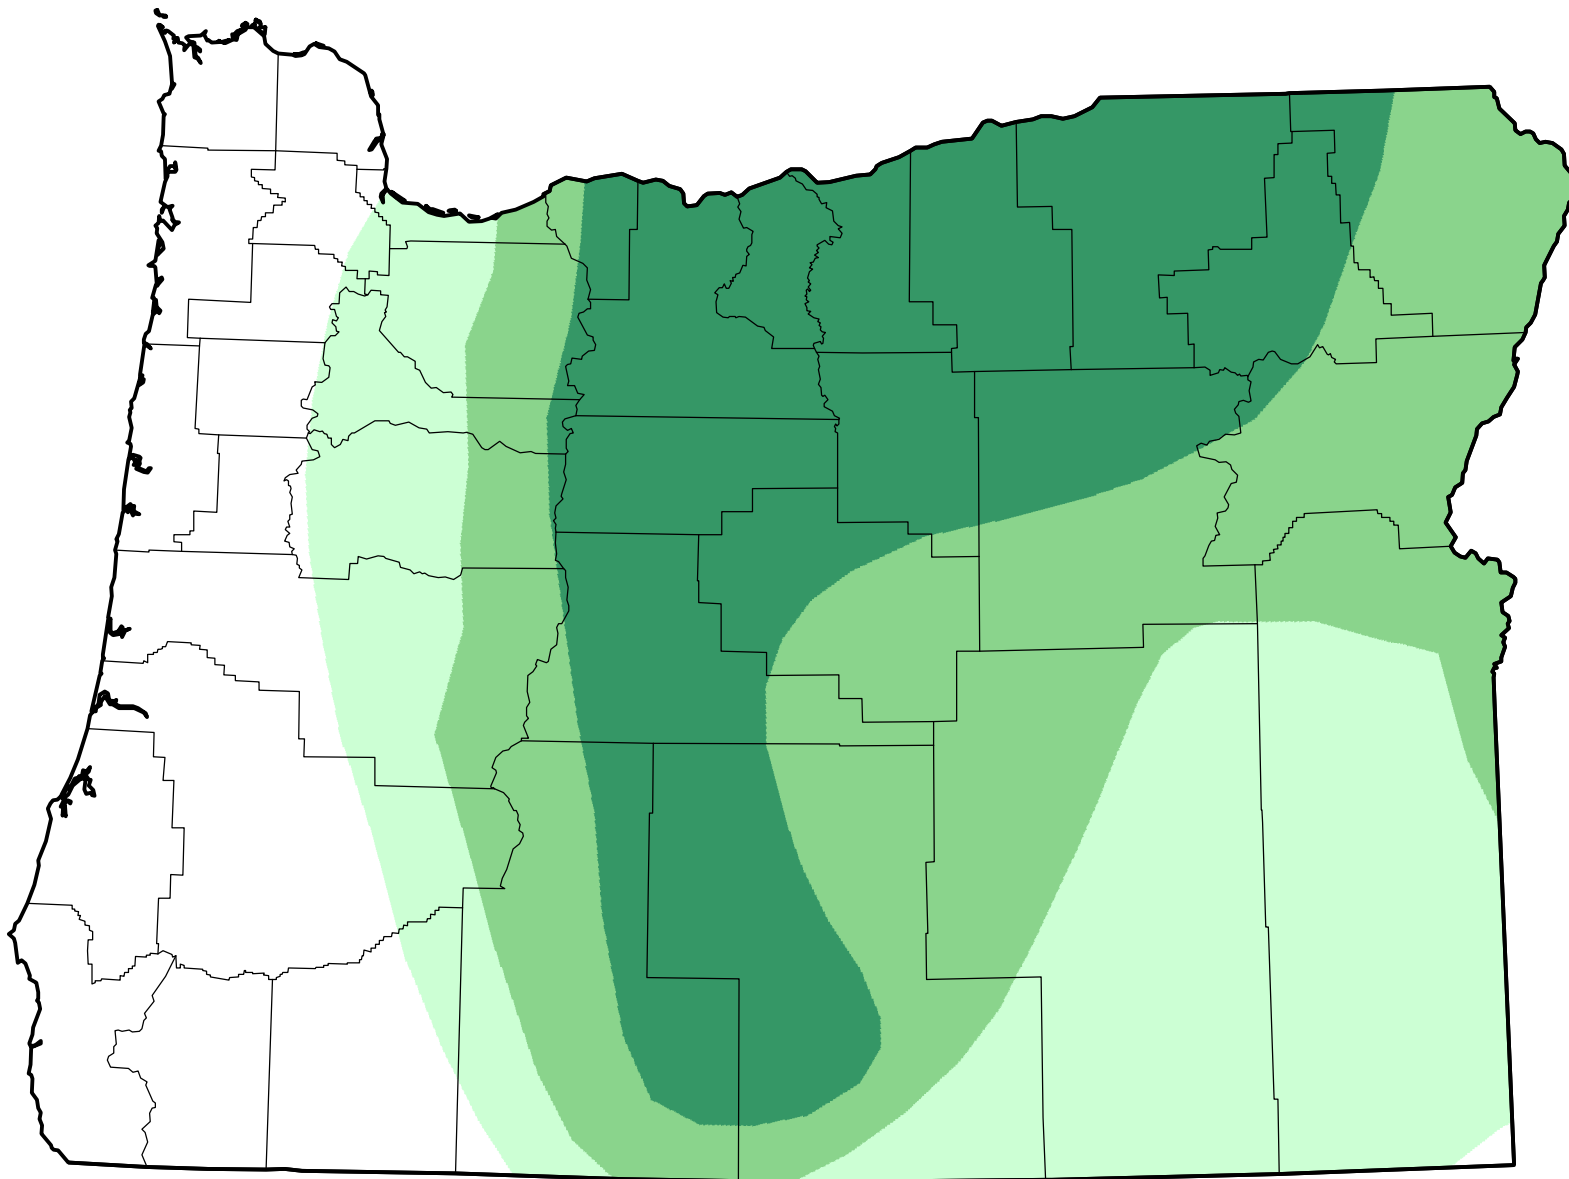

U.S. Drought Monitor Class Change - Oregon

26 Week

January 24, 2006
compared to
July 28, 2005

droughtmonitor.unl.edu

-  5 Class Degradation
-  4 Class Degradation
-  3 Class Degradation
-  2 Class Degradation
-  1 Class Degradation
-  No Change
-  1 Class Improvement
-  2 Class Improvement
-  3 Class Improvement
-  4 Class Improvement
-  5 Class Improvement