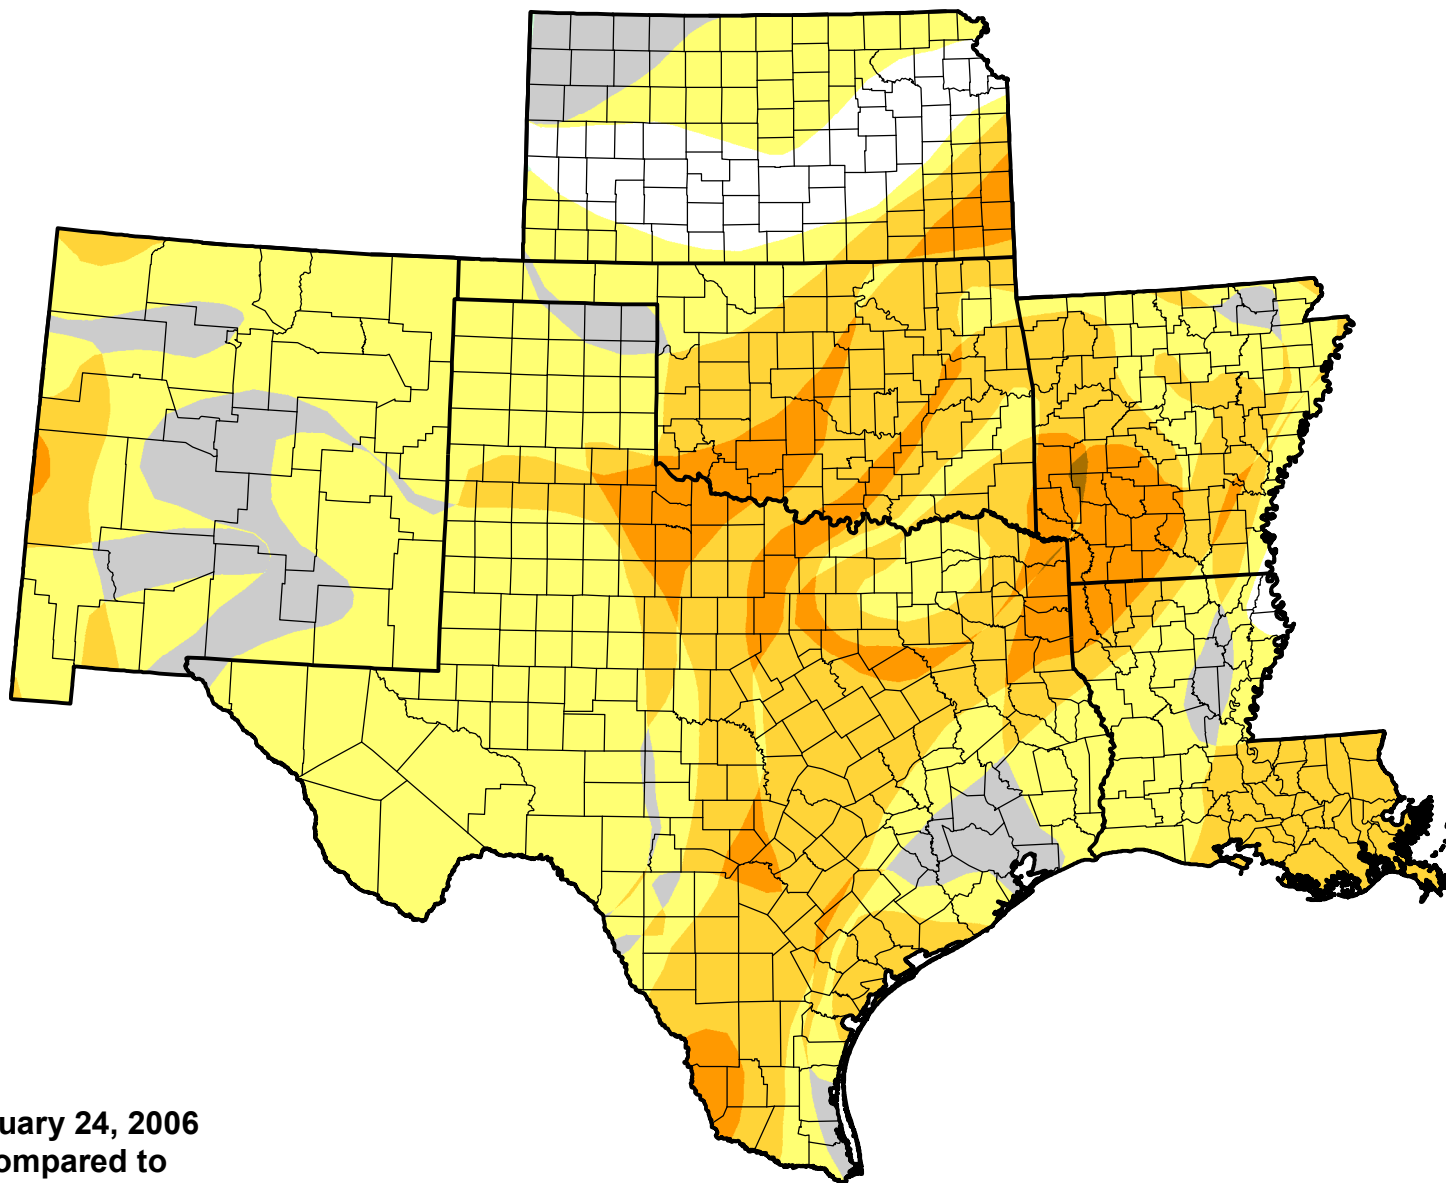

U.S. Drought Monitor Class Change - SCIPP 13 Week

January 24, 2006
compared to
October 26, 2005

droughtmonitor.unl.edu

- 5 Class Degradation
- 4 Class Degradation
- 3 Class Degradation
- 2 Class Degradation
- 1 Class Degradation
- No Change
- 1 Class Improvement
- 2 Class Improvement
- 3 Class Improvement
- 4 Class Improvement
- 5 Class Improvement