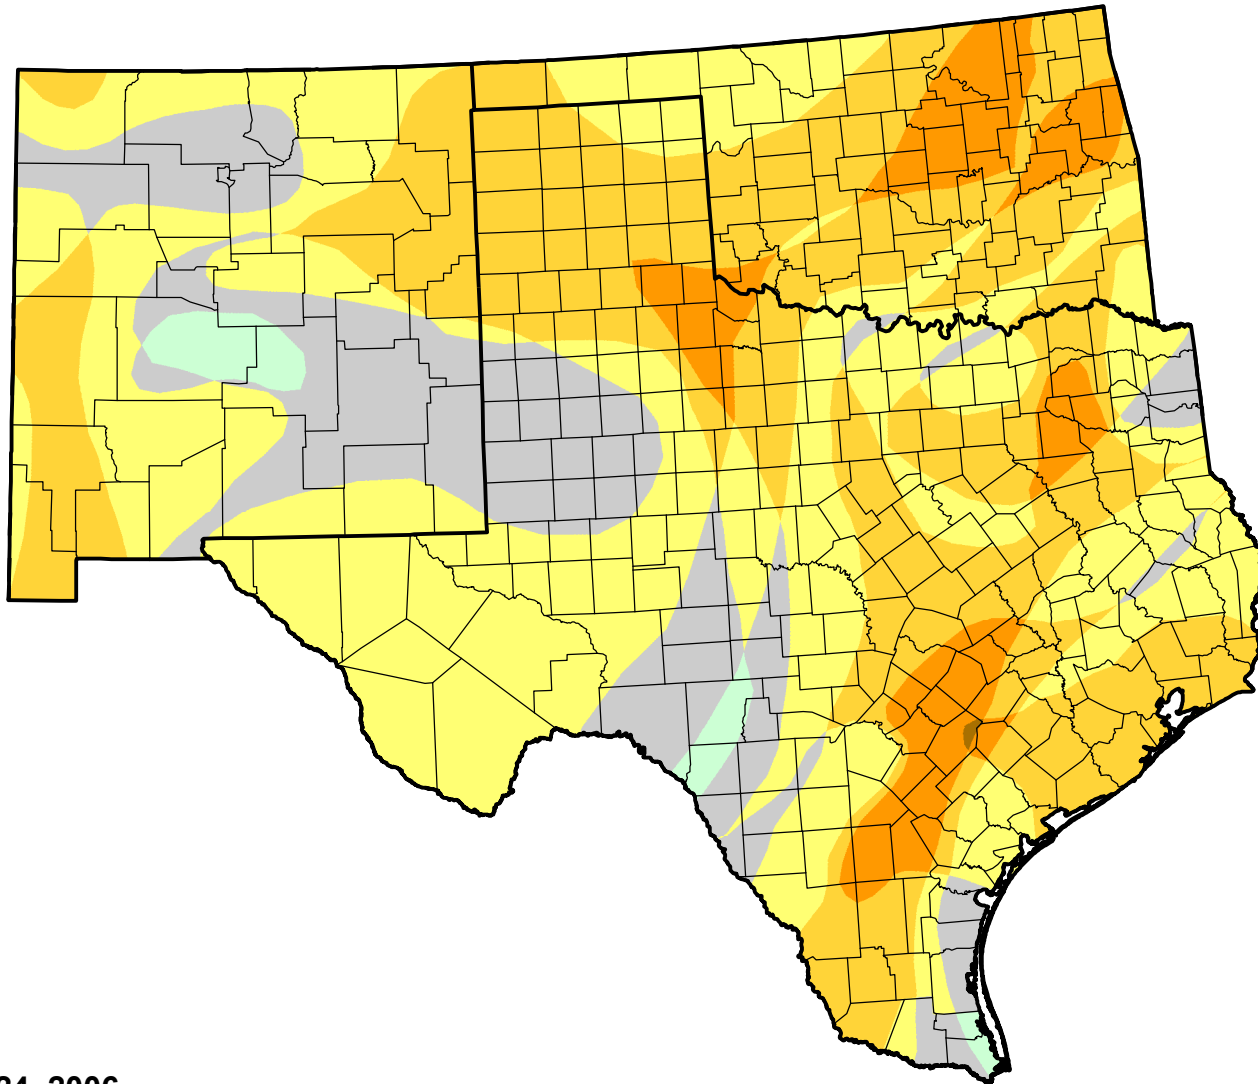

U.S. Drought Monitor Class Change - Southern Plains RDEWS

26 Week

January 24, 2006
compared to
July 28, 2005

droughtmonitor.unl.edu

-  5 Class Degradation
-  4 Class Degradation
-  3 Class Degradation
-  2 Class Degradation
-  1 Class Degradation
-  No Change
-  1 Class Improvement
-  2 Class Improvement
-  3 Class Improvement
-  4 Class Improvement
-  5 Class Improvement