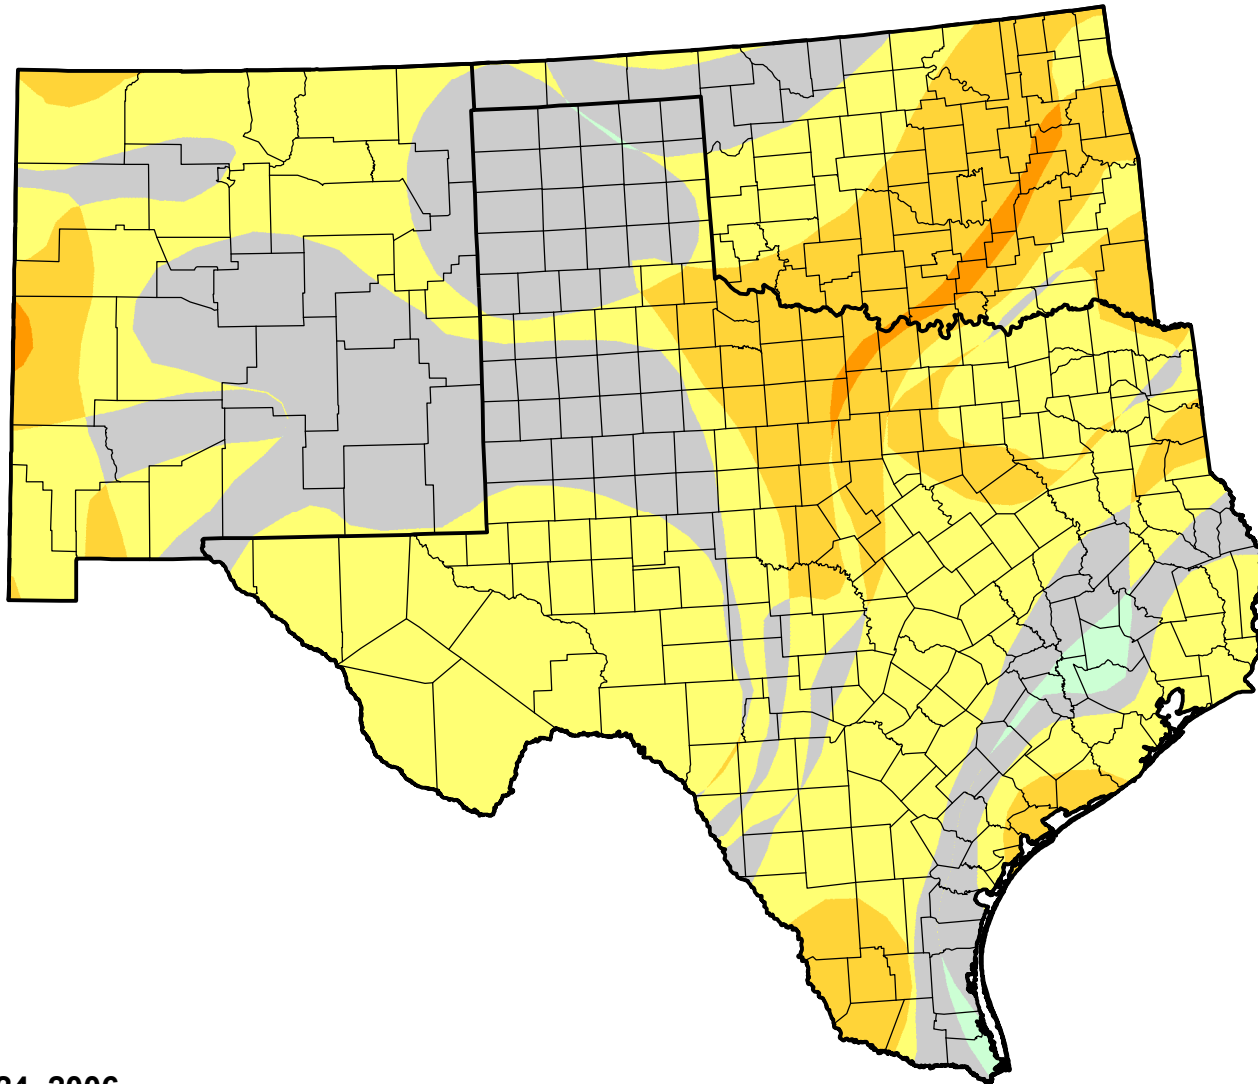

U.S. Drought Monitor Class Change - Southern Plains RDEWS

8 Week

January 24, 2006
compared to
December 1, 2005

droughtmonitor.unl.edu

- | | |
|---|---------------------|
|  | 5 Class Degradation |
|  | 4 Class Degradation |
|  | 3 Class Degradation |
|  | 2 Class Degradation |
|  | 1 Class Degradation |
|  | No Change |
|  | 1 Class Improvement |
|  | 2 Class Improvement |
|  | 3 Class Improvement |
|  | 4 Class Improvement |
|  | 5 Class Improvement |