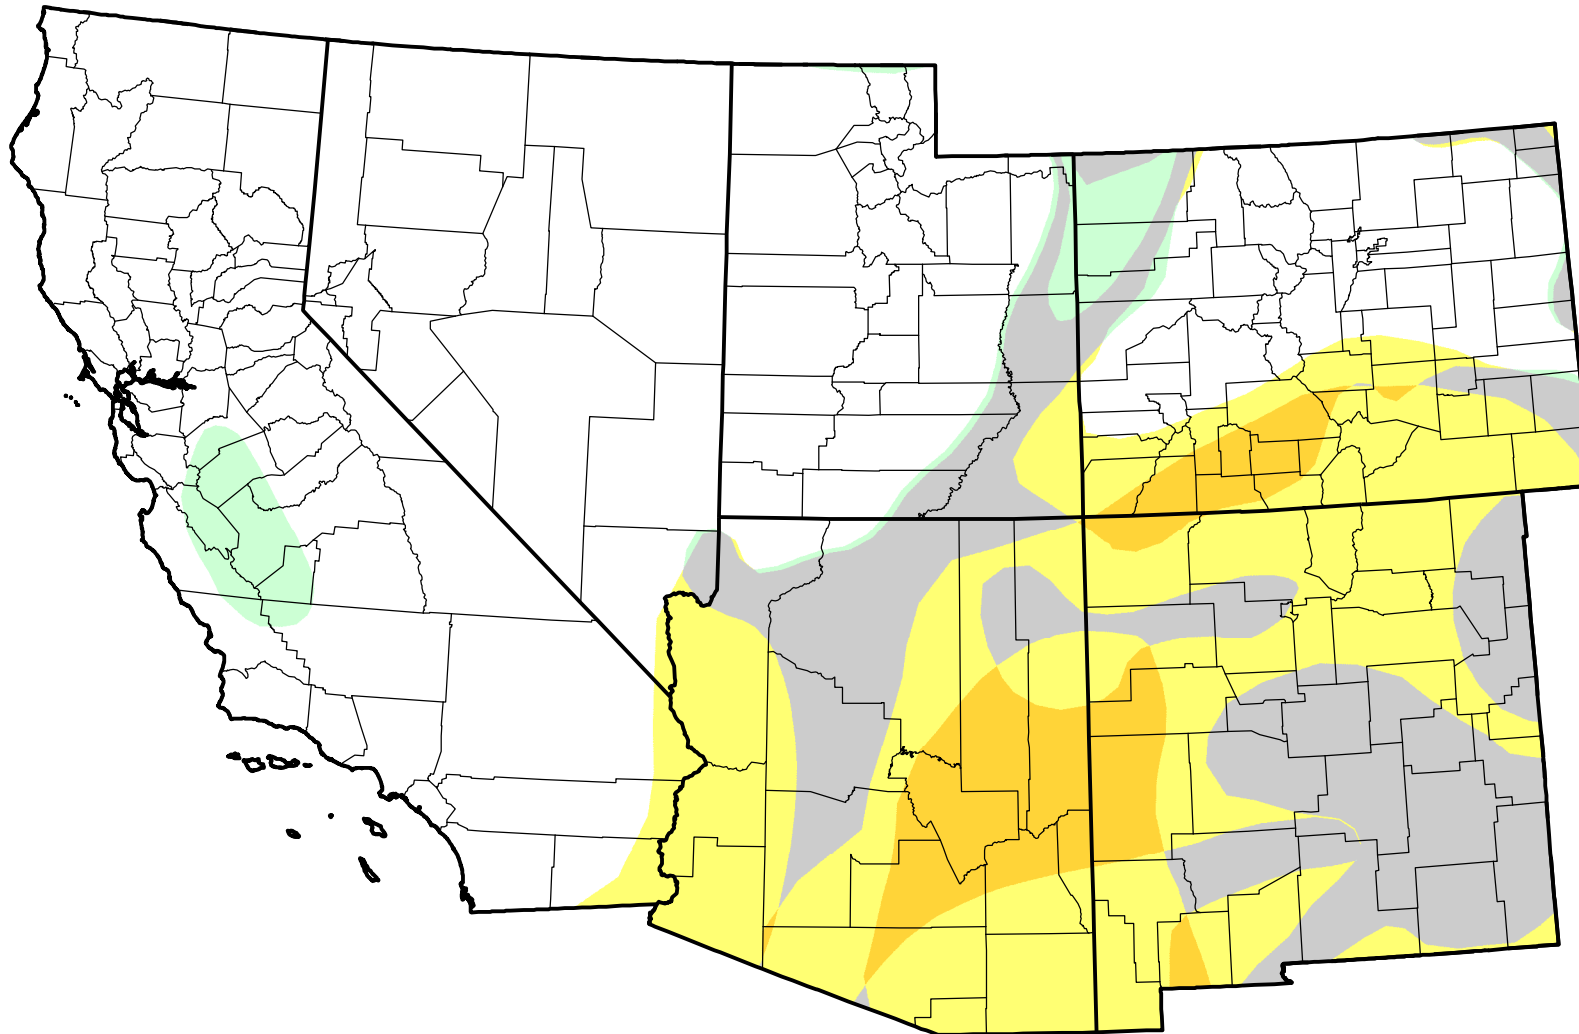

U.S. Drought Monitor Class Change - Southwest

4 Week

January 24, 2006
compared to
December 29, 2005

droughtmonitor.unl.edu

-  5 Class Degradation
-  4 Class Degradation
-  3 Class Degradation
-  2 Class Degradation
-  1 Class Degradation
-  No Change
-  1 Class Improvement
-  2 Class Improvement
-  3 Class Improvement
-  4 Class Improvement
-  5 Class Improvement