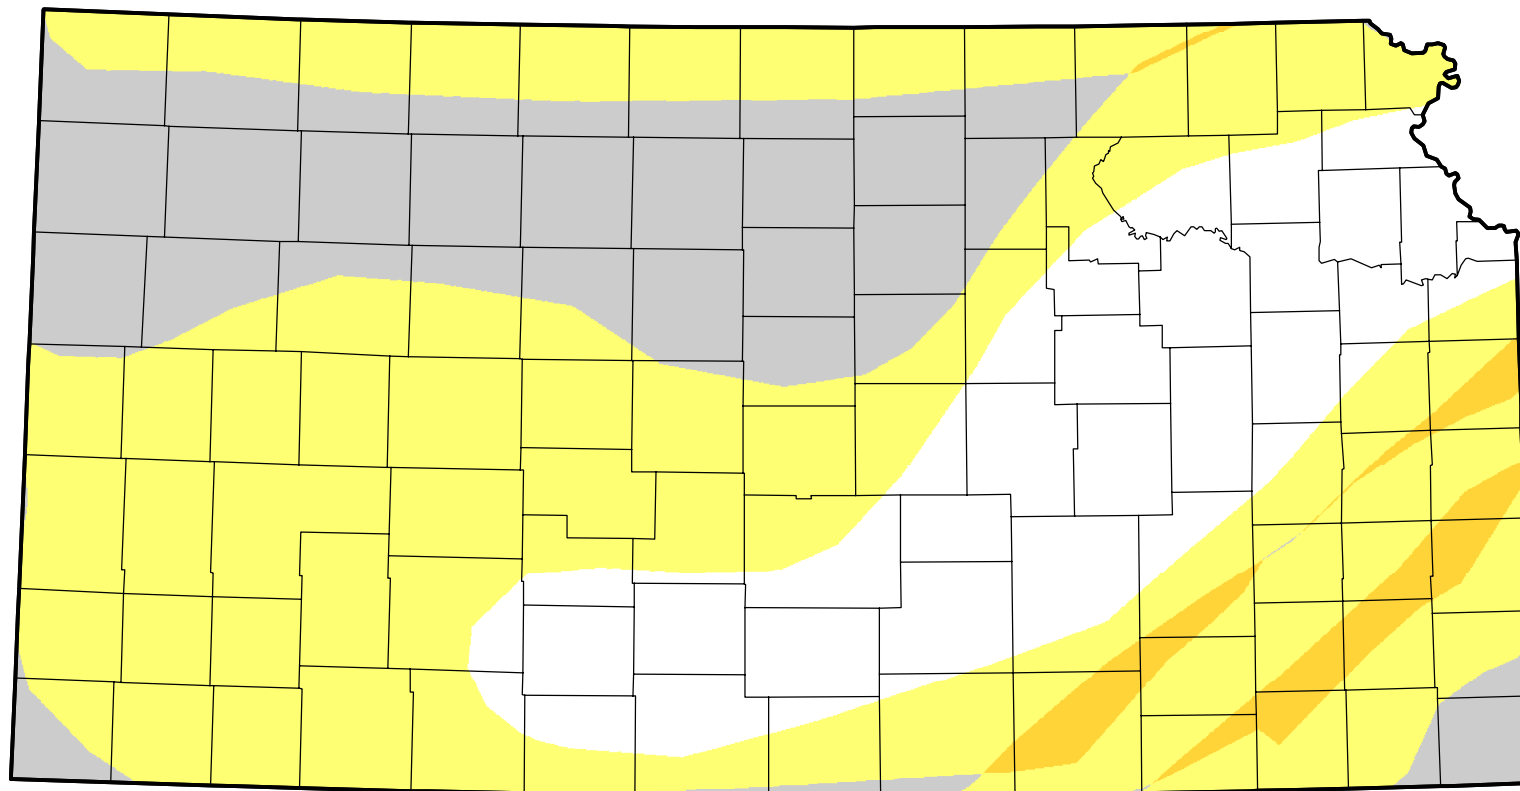

# U.S. Drought Monitor Class Change - Kansas

Start of Calendar Year

January 31, 2006  
compared to  
January 5, 2006

[droughtmonitor.unl.edu](http://droughtmonitor.unl.edu)

- |   |                     |
|---|---------------------|
|  | 5 Class Degradation |
|  | 4 Class Degradation |
|  | 3 Class Degradation |
|  | 2 Class Degradation |
|  | 1 Class Degradation |
|  | No Change           |
|  | 1 Class Improvement |
|  | 2 Class Improvement |
|  | 3 Class Improvement |
|  | 4 Class Improvement |
|  | 5 Class Improvement |