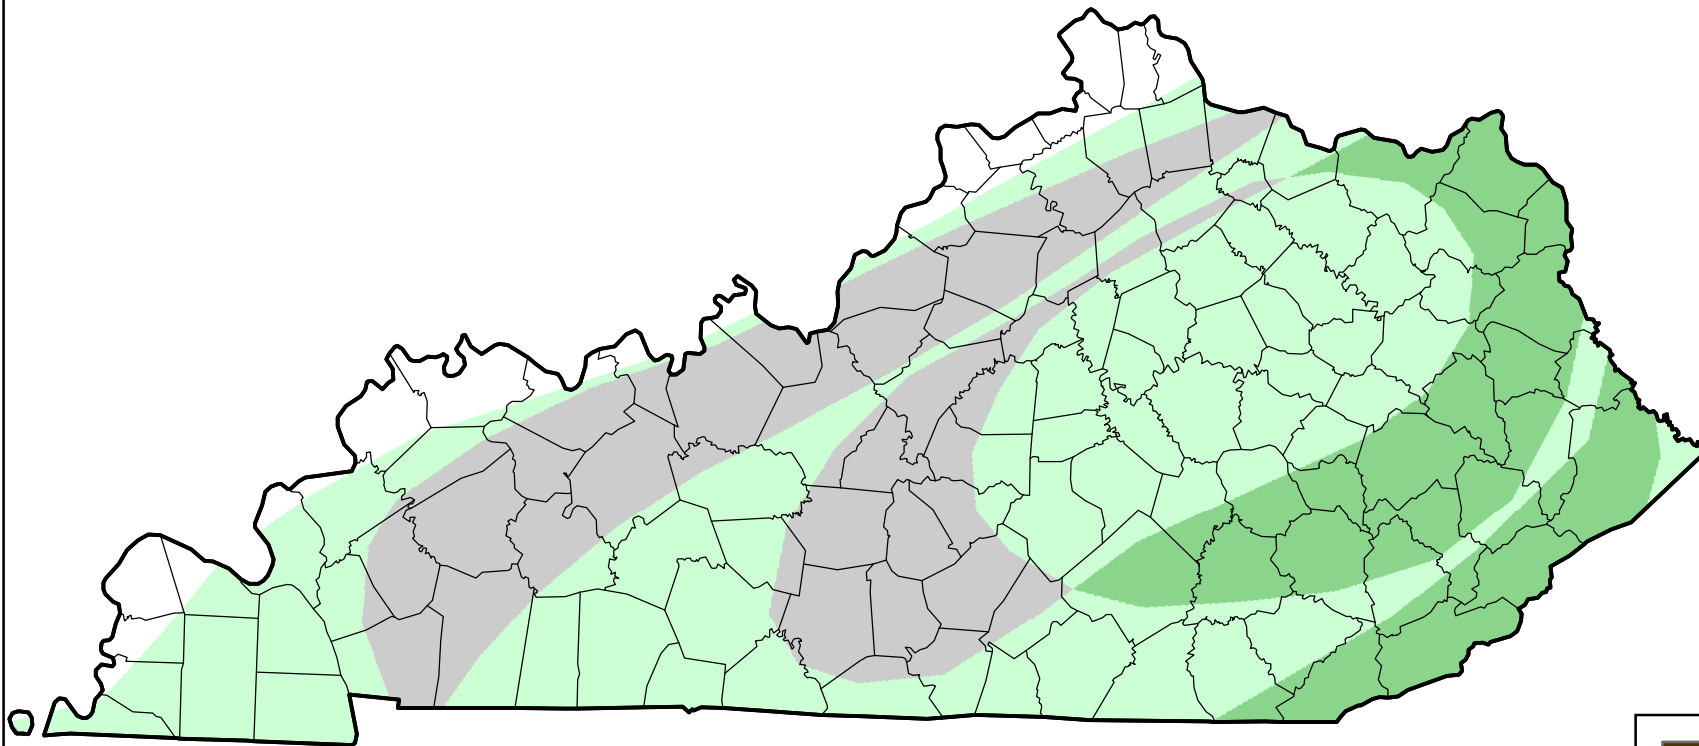

U.S. Drought Monitor Class Change - Kentucky

8 Week

January 31, 2006
compared to
December 8, 2005

droughtmonitor.unl.edu