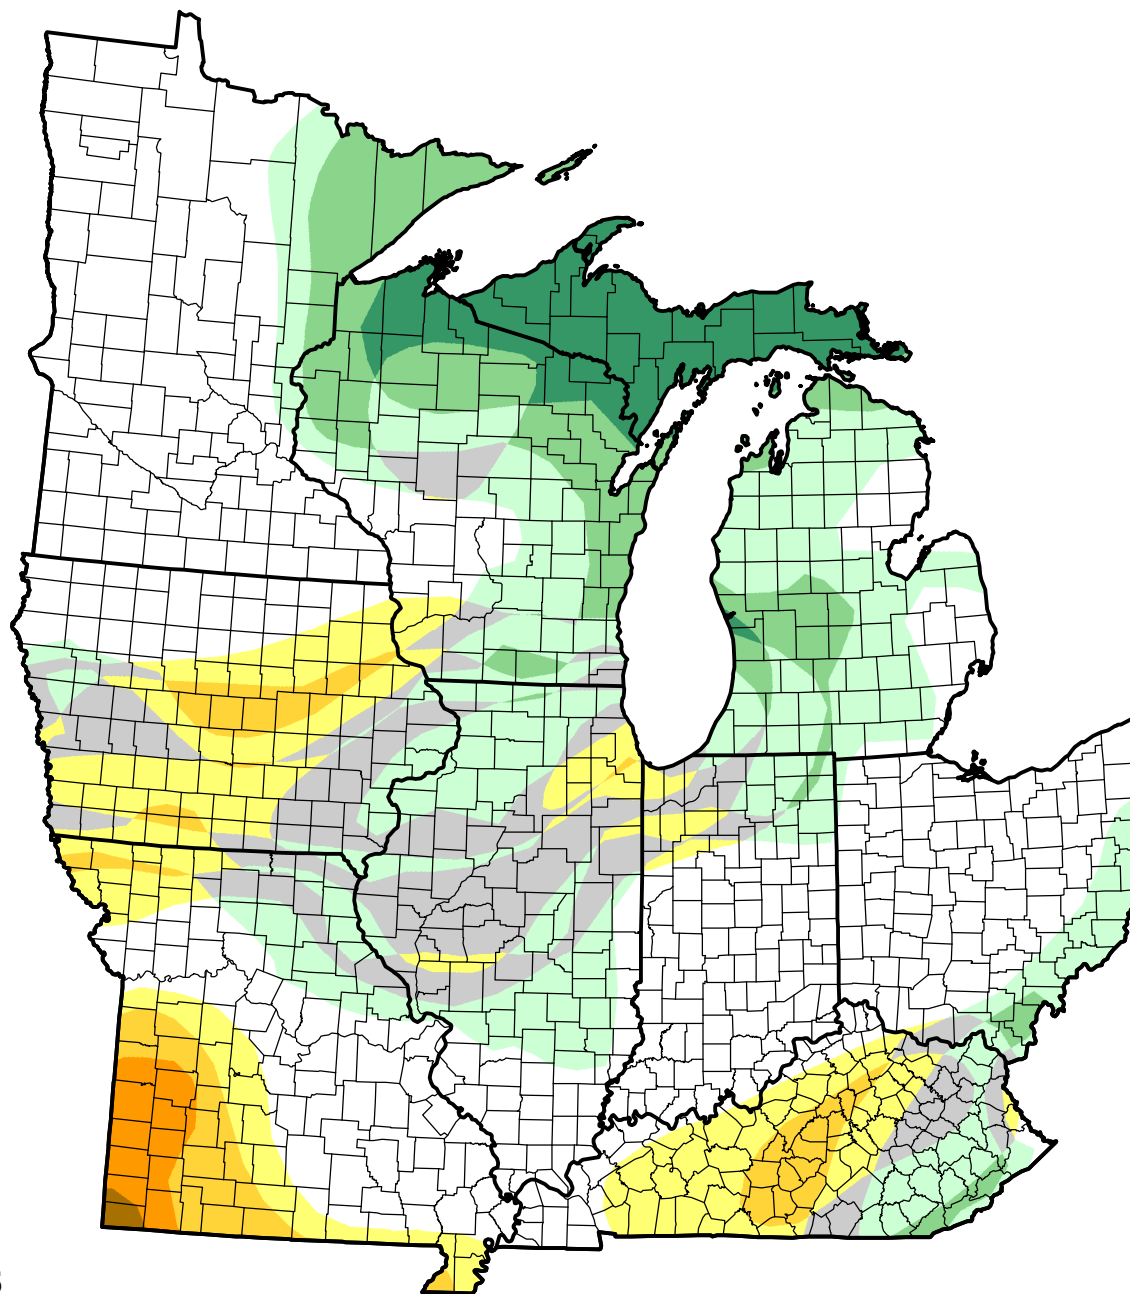

U.S. Drought Monitor Class Change - Midwest

Start of Water Year

January 31, 2006
compared to
September 29, 2005

droughtmonitor.unl.edu

- 5 Class Degradation
- 4 Class Degradation
- 3 Class Degradation
- 2 Class Degradation
- 1 Class Degradation
- No Change
- 1 Class Improvement
- 2 Class Improvement
- 3 Class Improvement
- 4 Class Improvement
- 5 Class Improvement