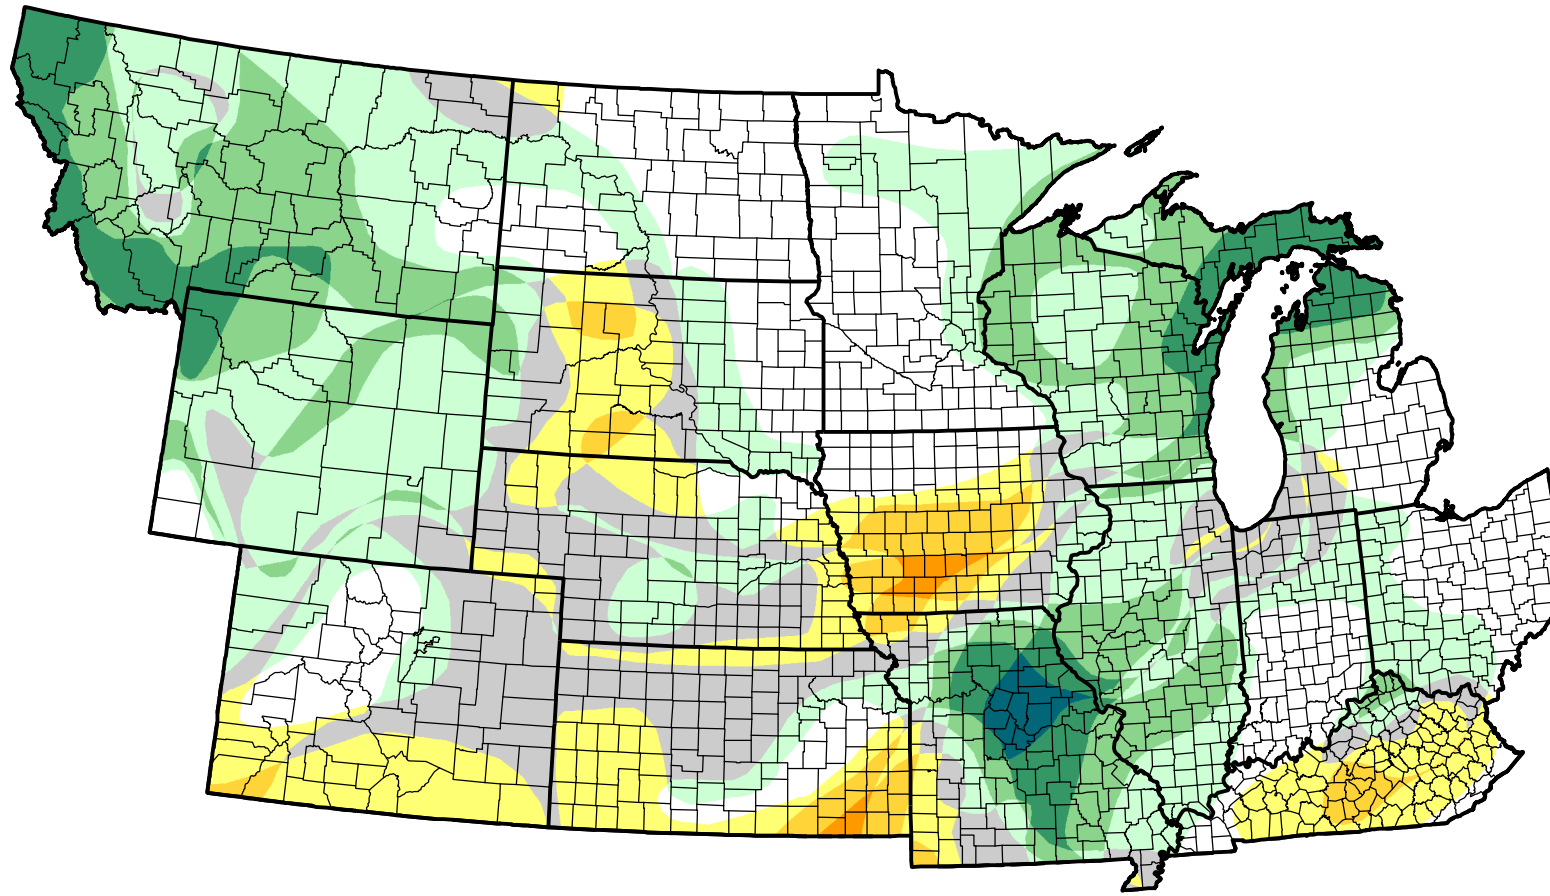

U.S. Drought Monitor Class Change - NWS Central 26 Week

January 31, 2006
compared to
August 4, 2005

droughtmonitor.unl.edu

-  5 Class Degradation
-  4 Class Degradation
-  3 Class Degradation
-  2 Class Degradation
-  1 Class Degradation
-  No Change
-  1 Class Improvement
-  2 Class Improvement
-  3 Class Improvement
-  4 Class Improvement
-  5 Class Improvement