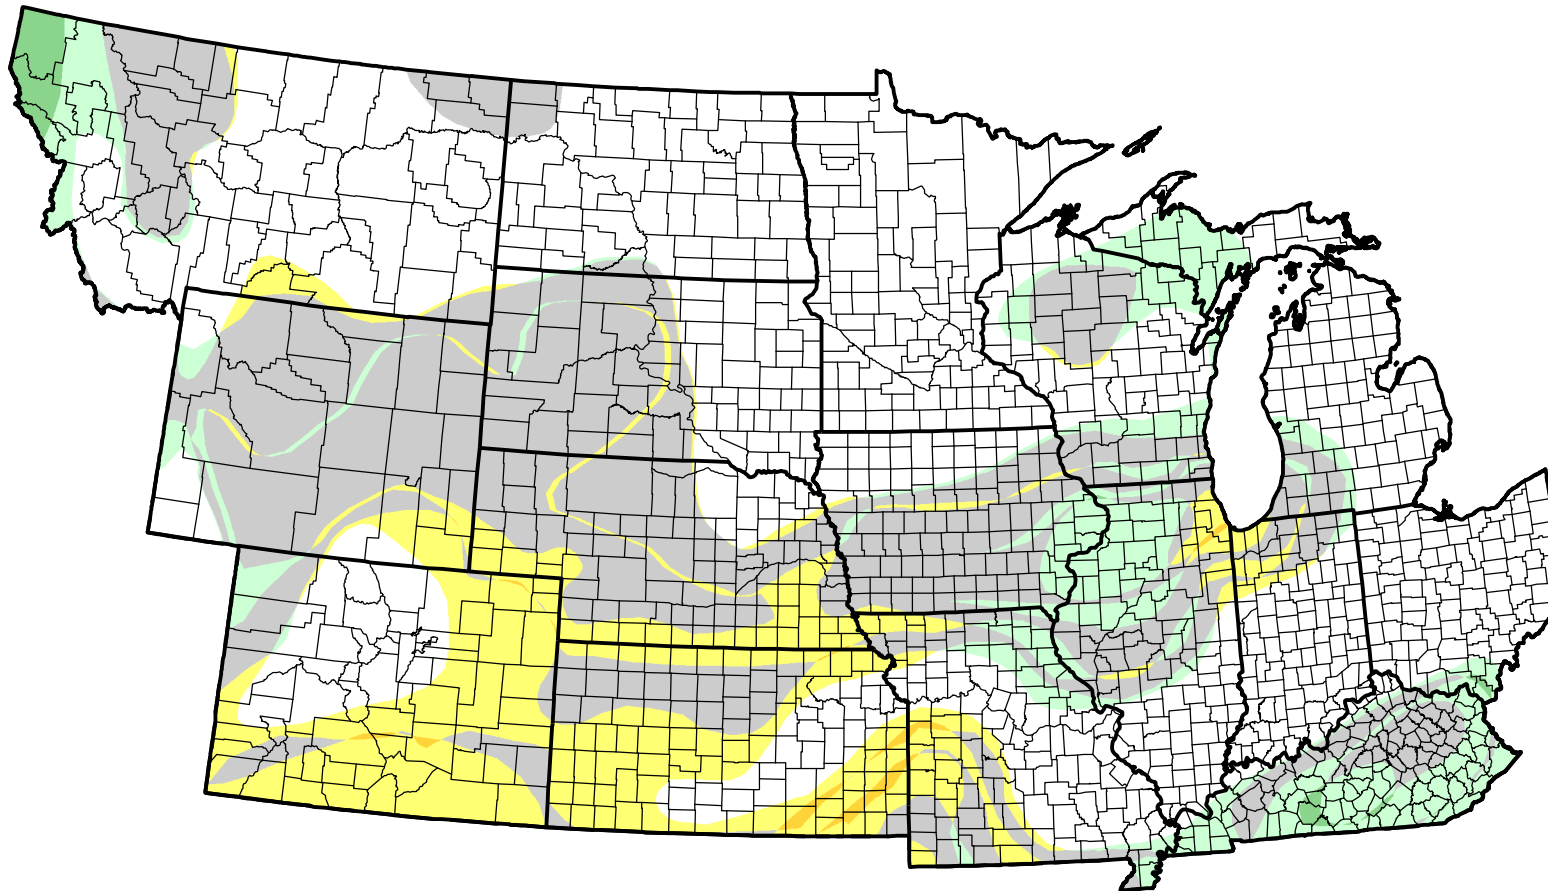

U.S. Drought Monitor Class Change - NWS Central 4 Week

January 31, 2006
compared to
January 5, 2006

droughtmonitor.unl.edu

-  5 Class Degradation
-  4 Class Degradation
-  3 Class Degradation
-  2 Class Degradation
-  1 Class Degradation
-  No Change
-  1 Class Improvement
-  2 Class Improvement
-  3 Class Improvement
-  4 Class Improvement
-  5 Class Improvement