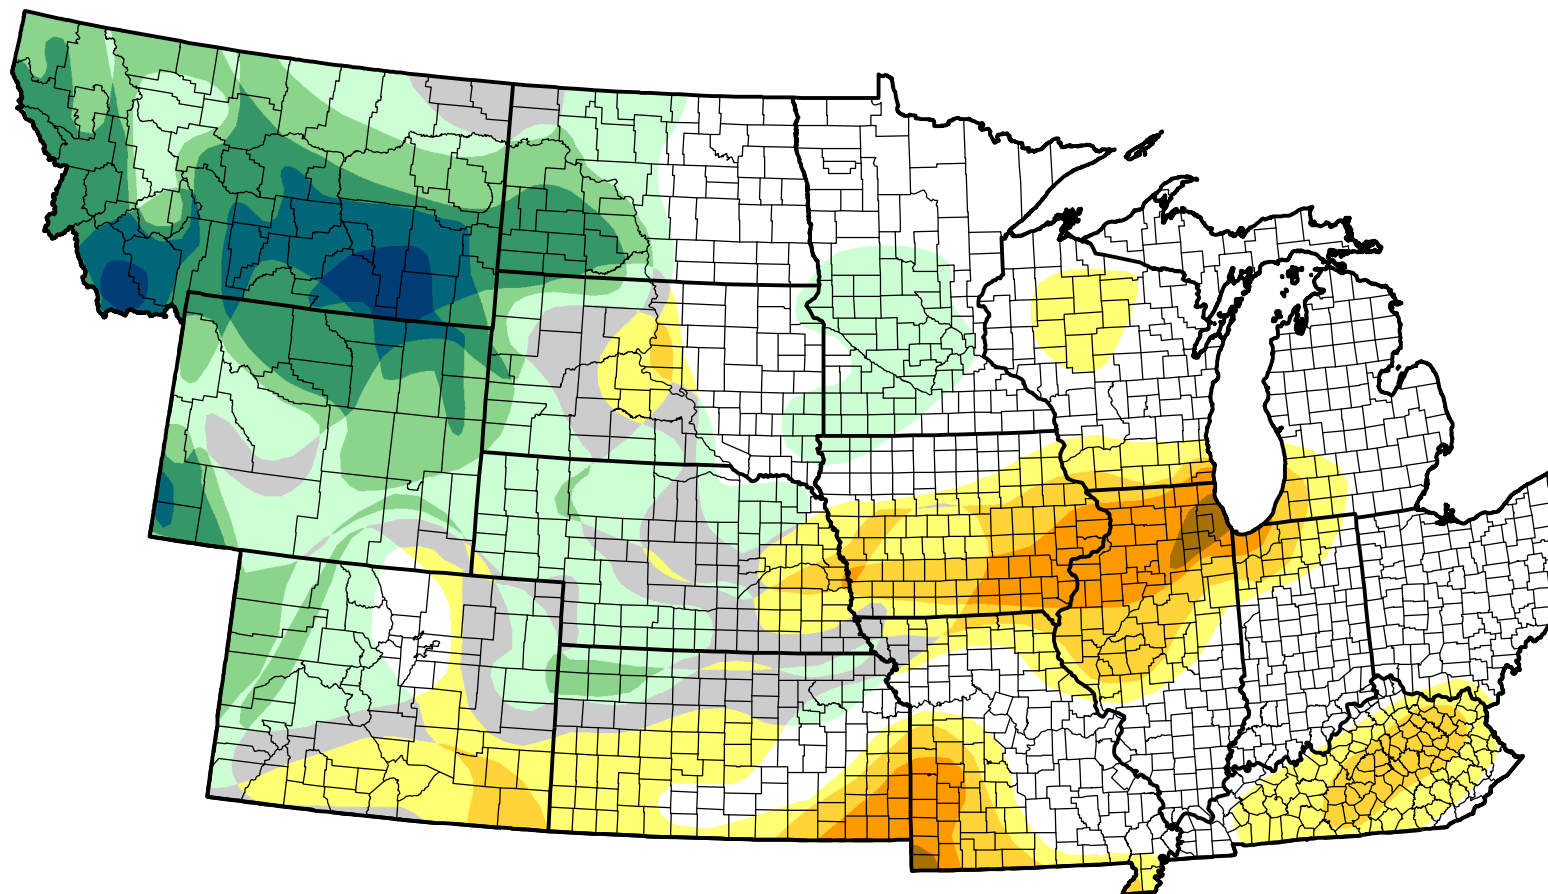

U.S. Drought Monitor Class Change - NWS Central 52 Week

-  5 Class Degradation
-  4 Class Degradation
-  3 Class Degradation
-  2 Class Degradation
-  1 Class Degradation
-  No Change
-  1 Class Improvement
-  2 Class Improvement
-  3 Class Improvement
-  4 Class Improvement
-  5 Class Improvement

January 31, 2006
compared to
February 3, 2005

droughtmonitor.unl.edu