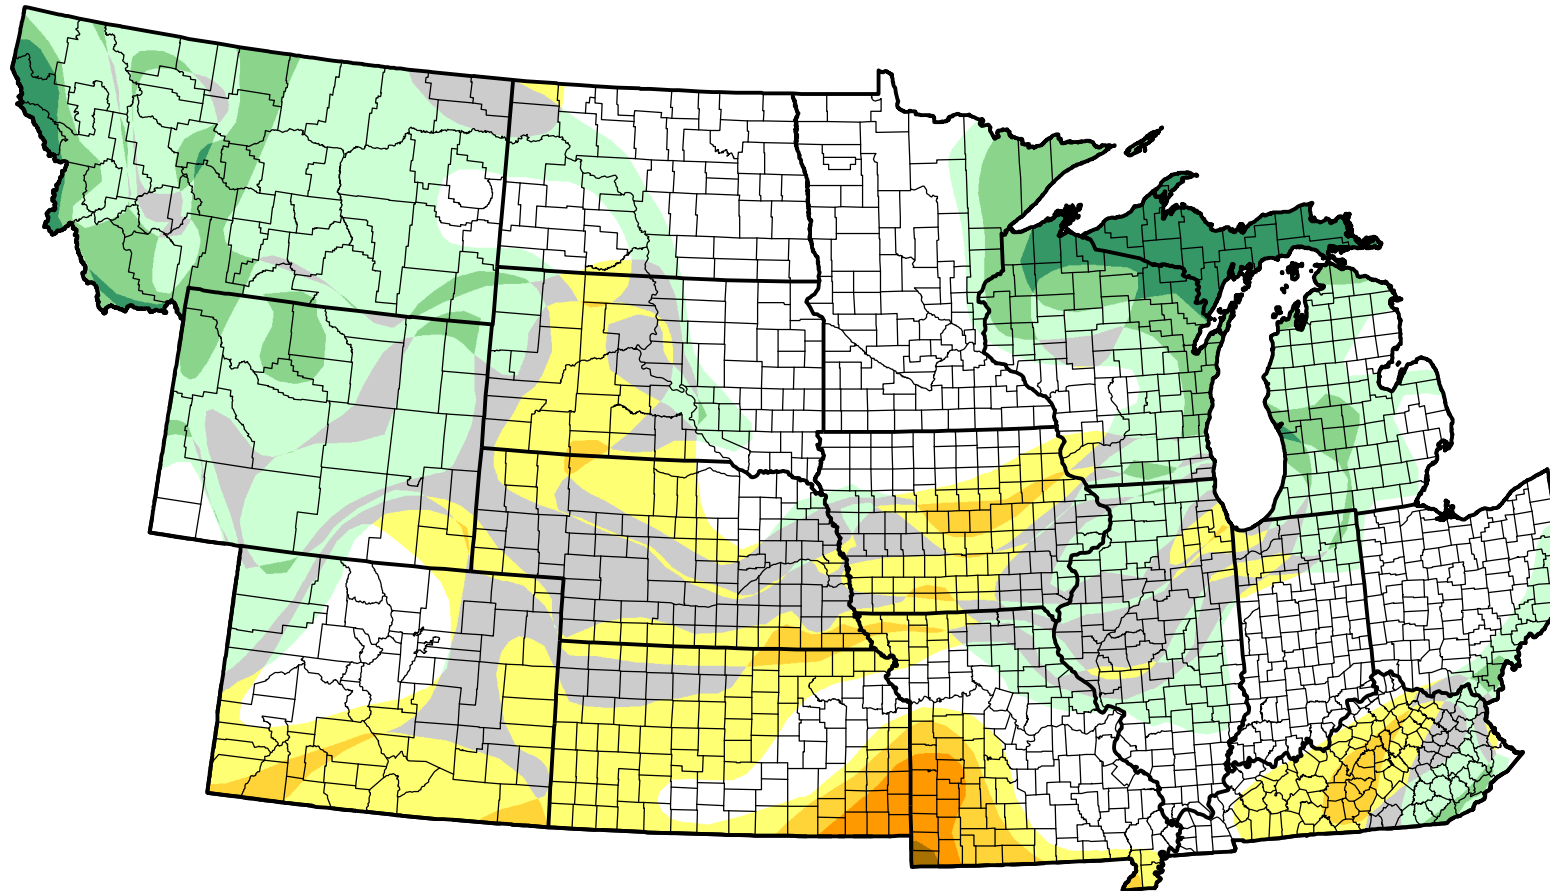

# U.S. Drought Monitor Class Change - NWS Central Start of Water Year

January 31, 2006  
compared to  
September 29, 2005

[droughtmonitor.unl.edu](http://droughtmonitor.unl.edu)

-  5 Class Degradation
-  4 Class Degradation
-  3 Class Degradation
-  2 Class Degradation
-  1 Class Degradation
-  No Change
-  1 Class Improvement
-  2 Class Improvement
-  3 Class Improvement
-  4 Class Improvement
-  5 Class Improvement