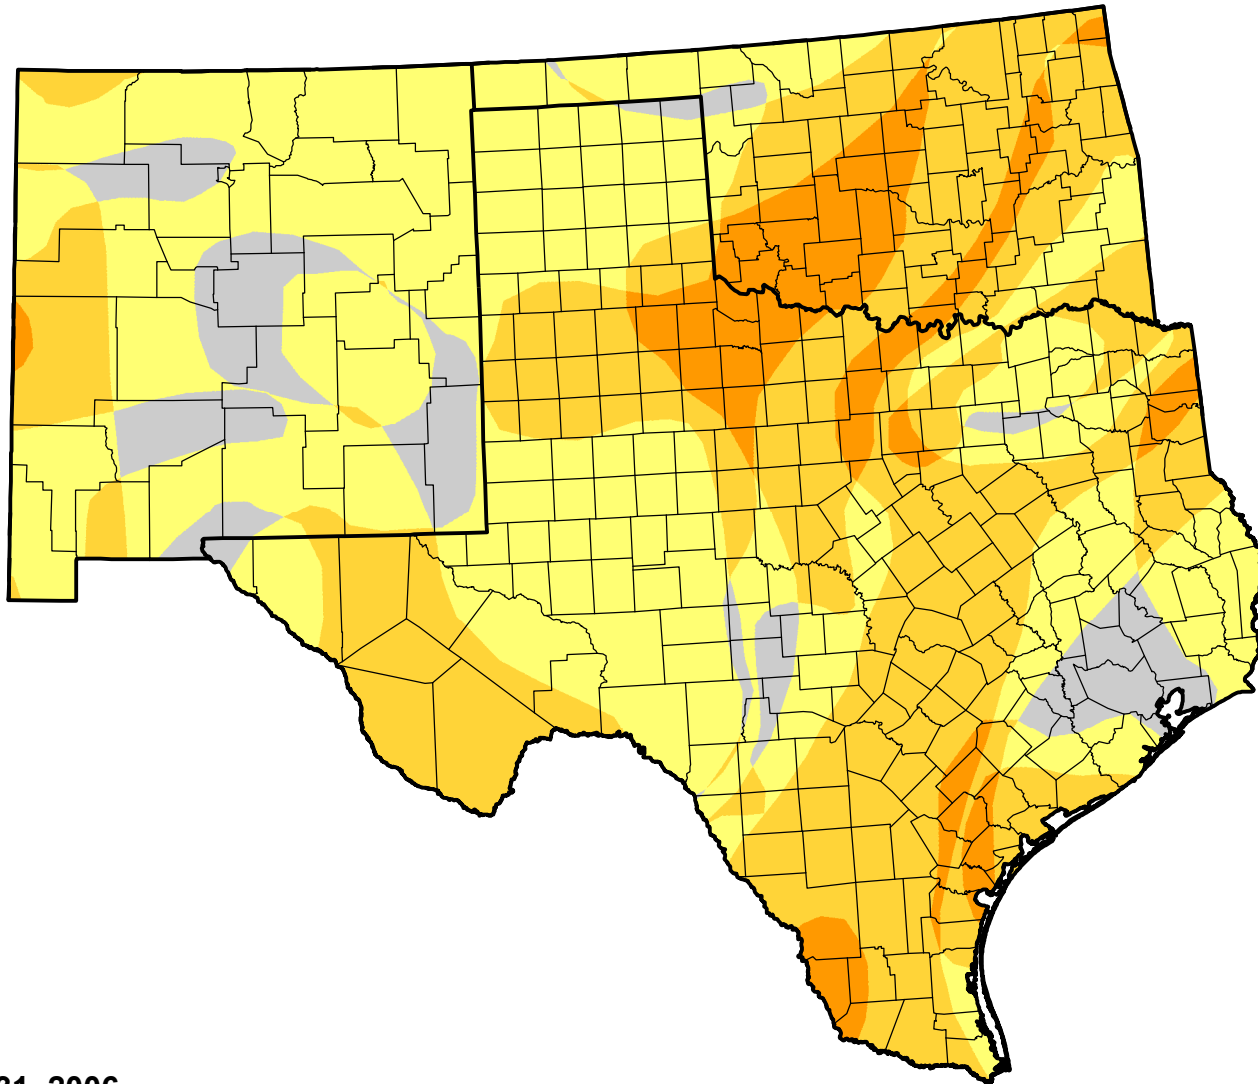

# U.S. Drought Monitor Class Change - Southern Plains RDEWS

13 Week

January 31, 2006  
compared to  
November 3, 2005

[droughtmonitor.unl.edu](http://droughtmonitor.unl.edu)

-  5 Class Degradation
-  4 Class Degradation
-  3 Class Degradation
-  2 Class Degradation
-  1 Class Degradation
-  No Change
-  1 Class Improvement
-  2 Class Improvement
-  3 Class Improvement
-  4 Class Improvement
-  5 Class Improvement