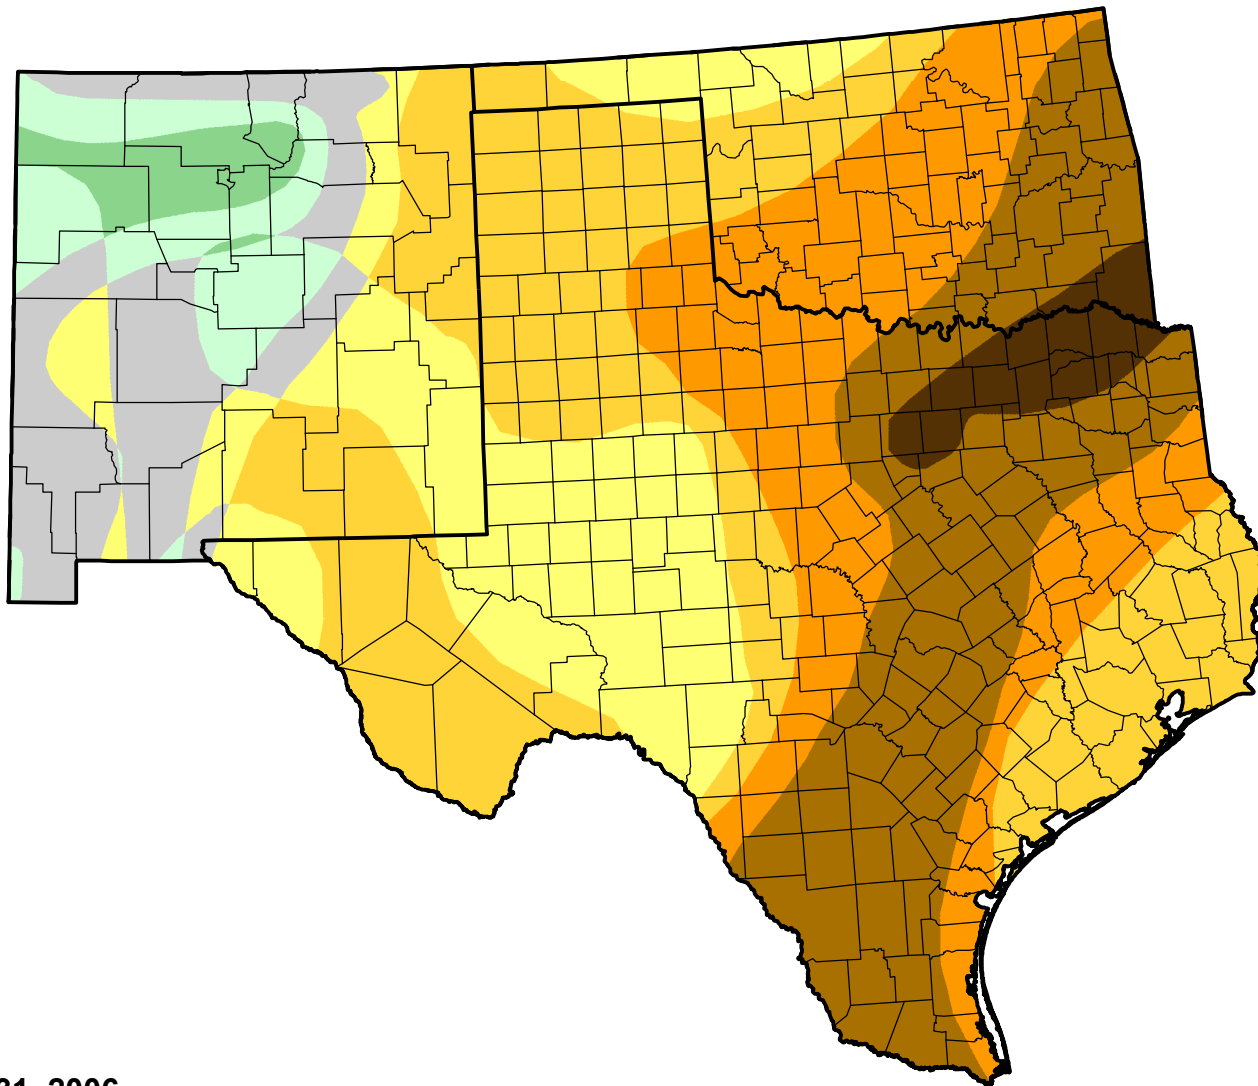

U.S. Drought Monitor Class Change - Southern Plains RDEWS

52 Week

January 31, 2006
compared to
February 3, 2005

droughtmonitor.unl.edu

-  5 Class Degradation
-  4 Class Degradation
-  3 Class Degradation
-  2 Class Degradation
-  1 Class Degradation
-  No Change
-  1 Class Improvement
-  2 Class Improvement
-  3 Class Improvement
-  4 Class Improvement
-  5 Class Improvement