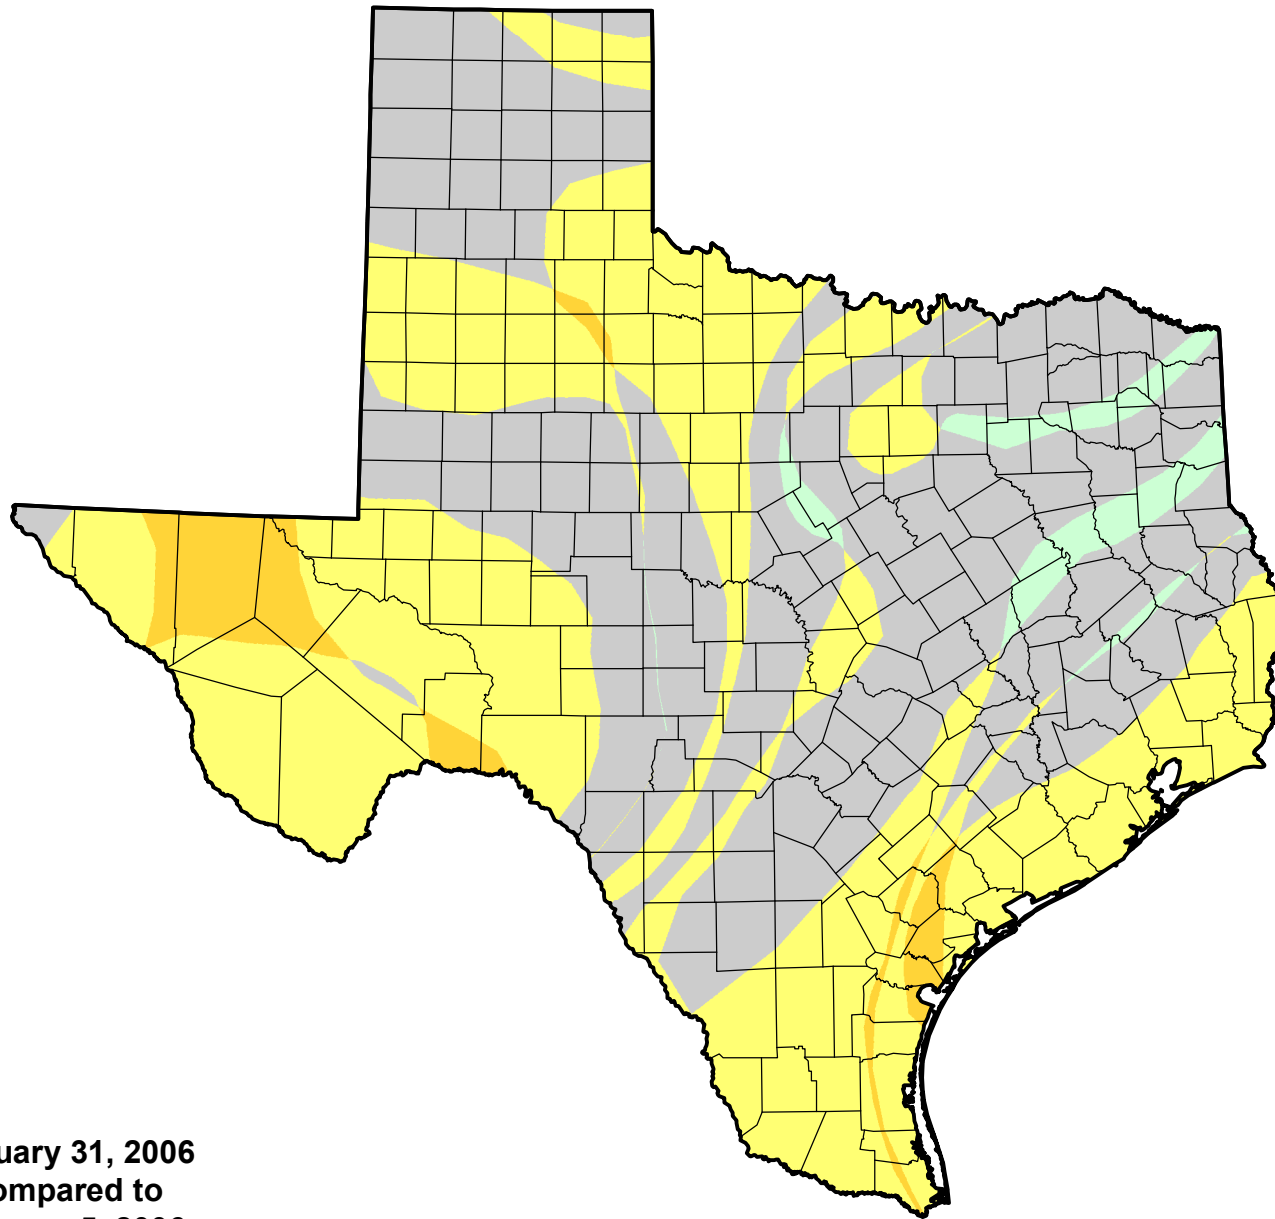

U.S. Drought Monitor Class Change - Texas

Start of Calendar Year

January 31, 2006
compared to
January 5, 2006

-  5 Class Degradation
-  4 Class Degradation
-  3 Class Degradation
-  2 Class Degradation
-  1 Class Degradation
-  No Change
-  1 Class Improvement
-  2 Class Improvement
-  3 Class Improvement
-  4 Class Improvement
-  5 Class Improvement