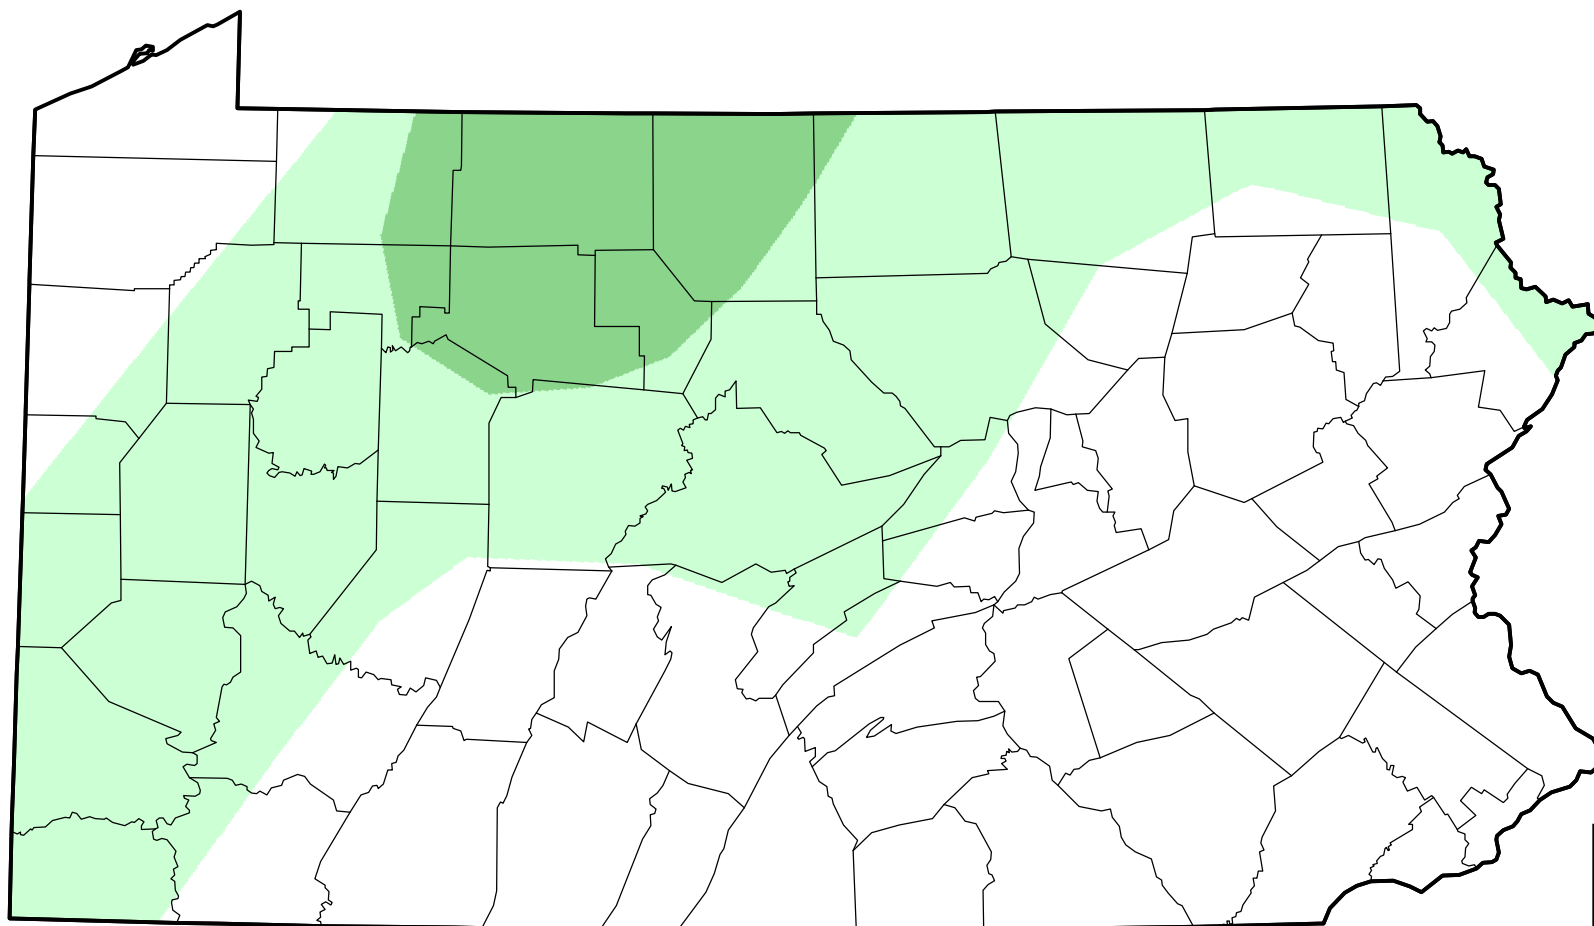

U.S. Drought Monitor Class Change - Pennsylvania

26 Week

February 7, 2006
compared to
August 11, 2005

droughtmonitor.unl.edu

-  5 Class Degradation
-  4 Class Degradation
-  3 Class Degradation
-  2 Class Degradation
-  1 Class Degradation
-  No Change
-  1 Class Improvement
-  2 Class Improvement
-  3 Class Improvement
-  4 Class Improvement
-  5 Class Improvement