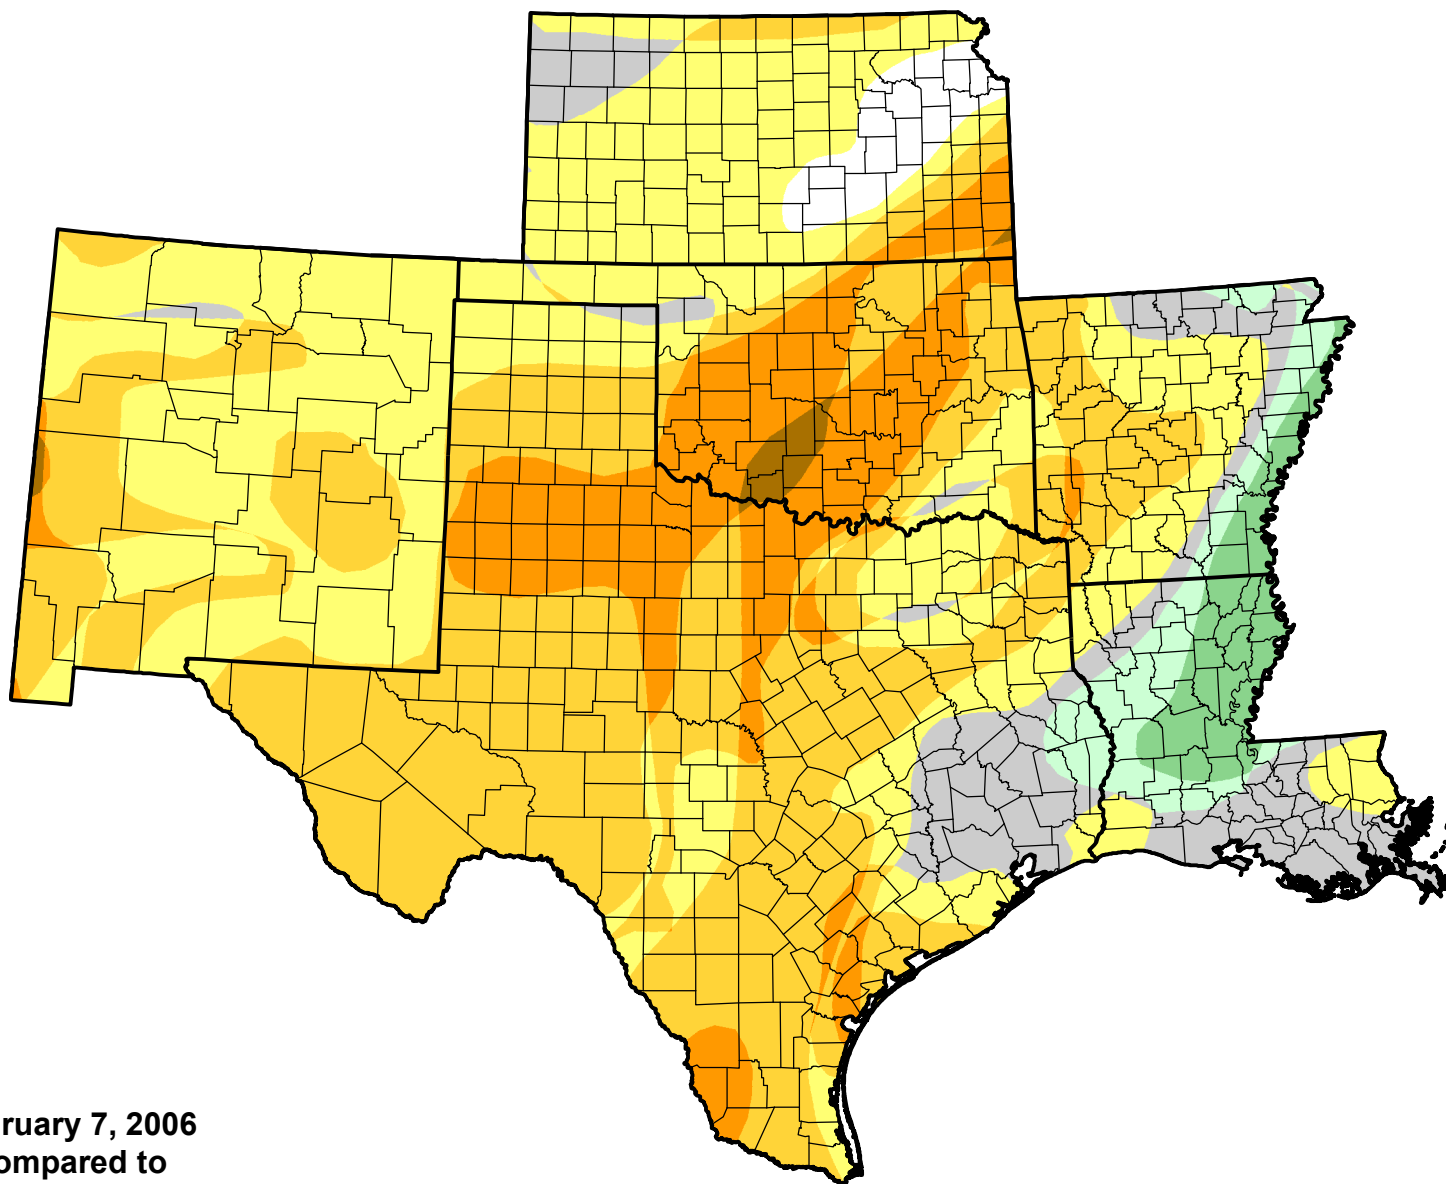

U.S. Drought Monitor Class Change - SCIPP 13 Week

February 7, 2006
compared to
November 10, 2005

droughtmonitor.unl.edu

- 5 Class Degradation
- 4 Class Degradation
- 3 Class Degradation
- 2 Class Degradation
- 1 Class Degradation
- No Change
- 1 Class Improvement
- 2 Class Improvement
- 3 Class Improvement
- 4 Class Improvement
- 5 Class Improvement