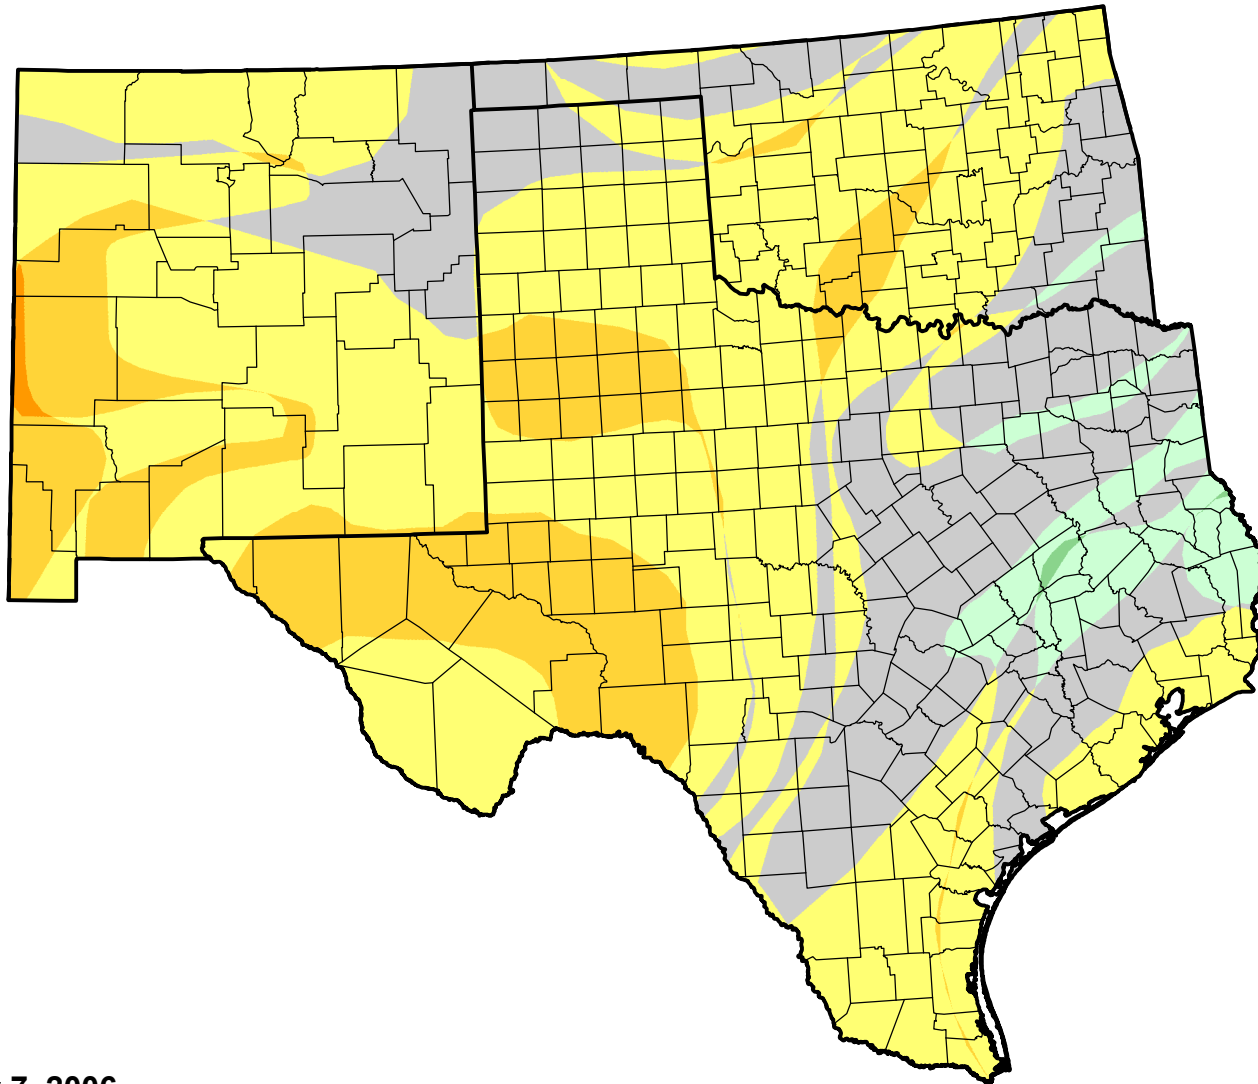

U.S. Drought Monitor Class Change - Southern Plains RDEWS

4 Week

February 7, 2006
compared to
January 12, 2006

droughtmonitor.unl.edu

- | | |
|---|---------------------|
|  | 5 Class Degradation |
|  | 4 Class Degradation |
|  | 3 Class Degradation |
|  | 2 Class Degradation |
|  | 1 Class Degradation |
|  | No Change |
|  | 1 Class Improvement |
|  | 2 Class Improvement |
|  | 3 Class Improvement |
|  | 4 Class Improvement |
|  | 5 Class Improvement |