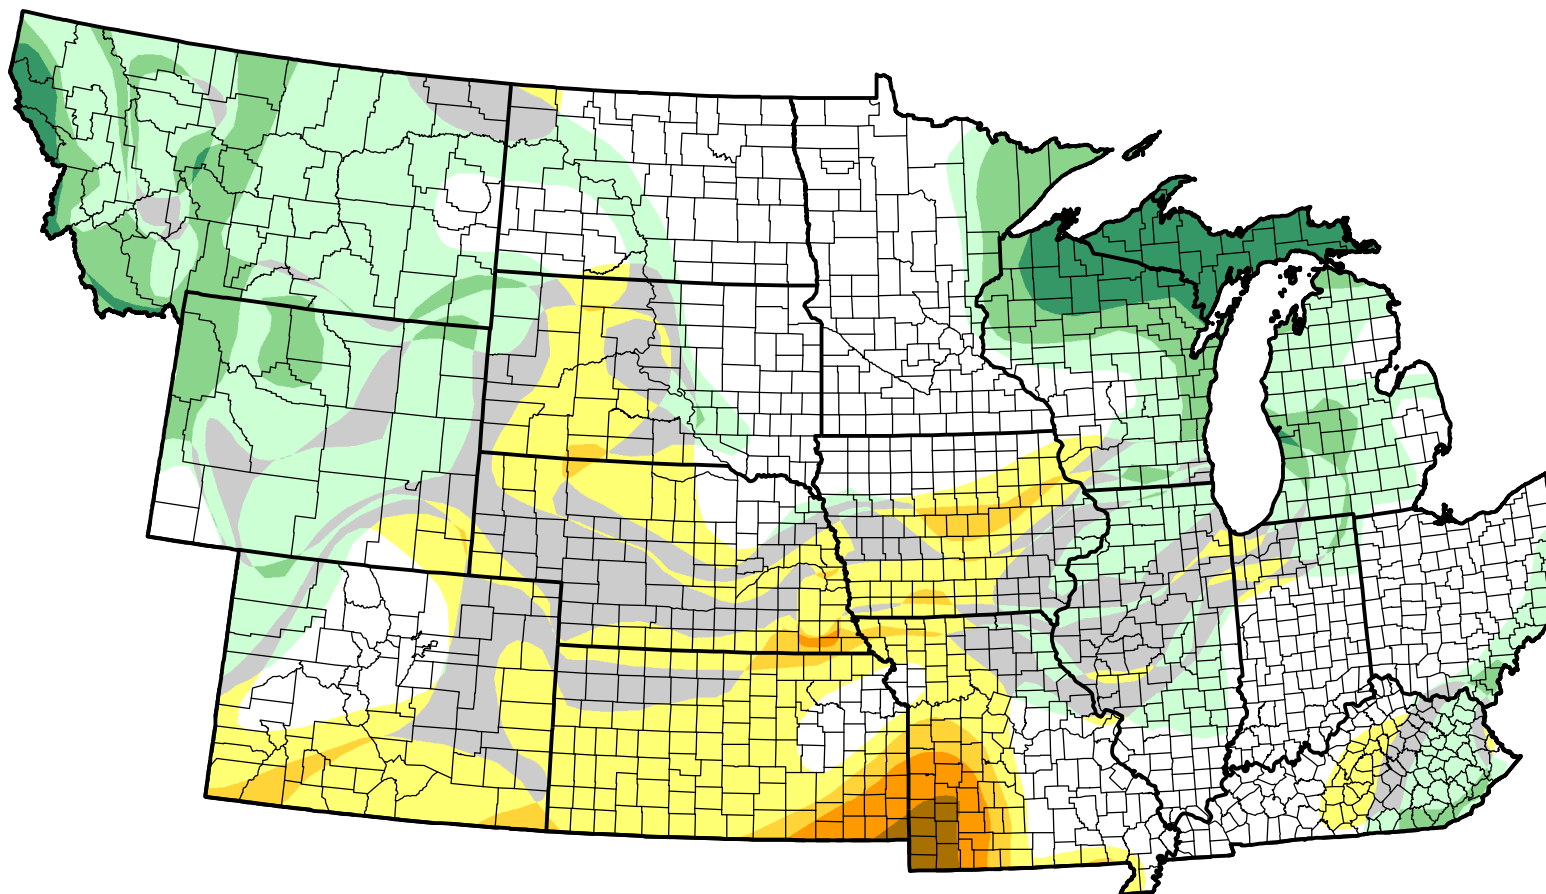

# U.S. Drought Monitor Class Change - NWS Central Start of Water Year

February 14, 2006  
compared to  
September 29, 2005

[droughtmonitor.unl.edu](http://droughtmonitor.unl.edu)

-  5 Class Degradation
-  4 Class Degradation
-  3 Class Degradation
-  2 Class Degradation
-  1 Class Degradation
-  No Change
-  1 Class Improvement
-  2 Class Improvement
-  3 Class Improvement
-  4 Class Improvement
-  5 Class Improvement