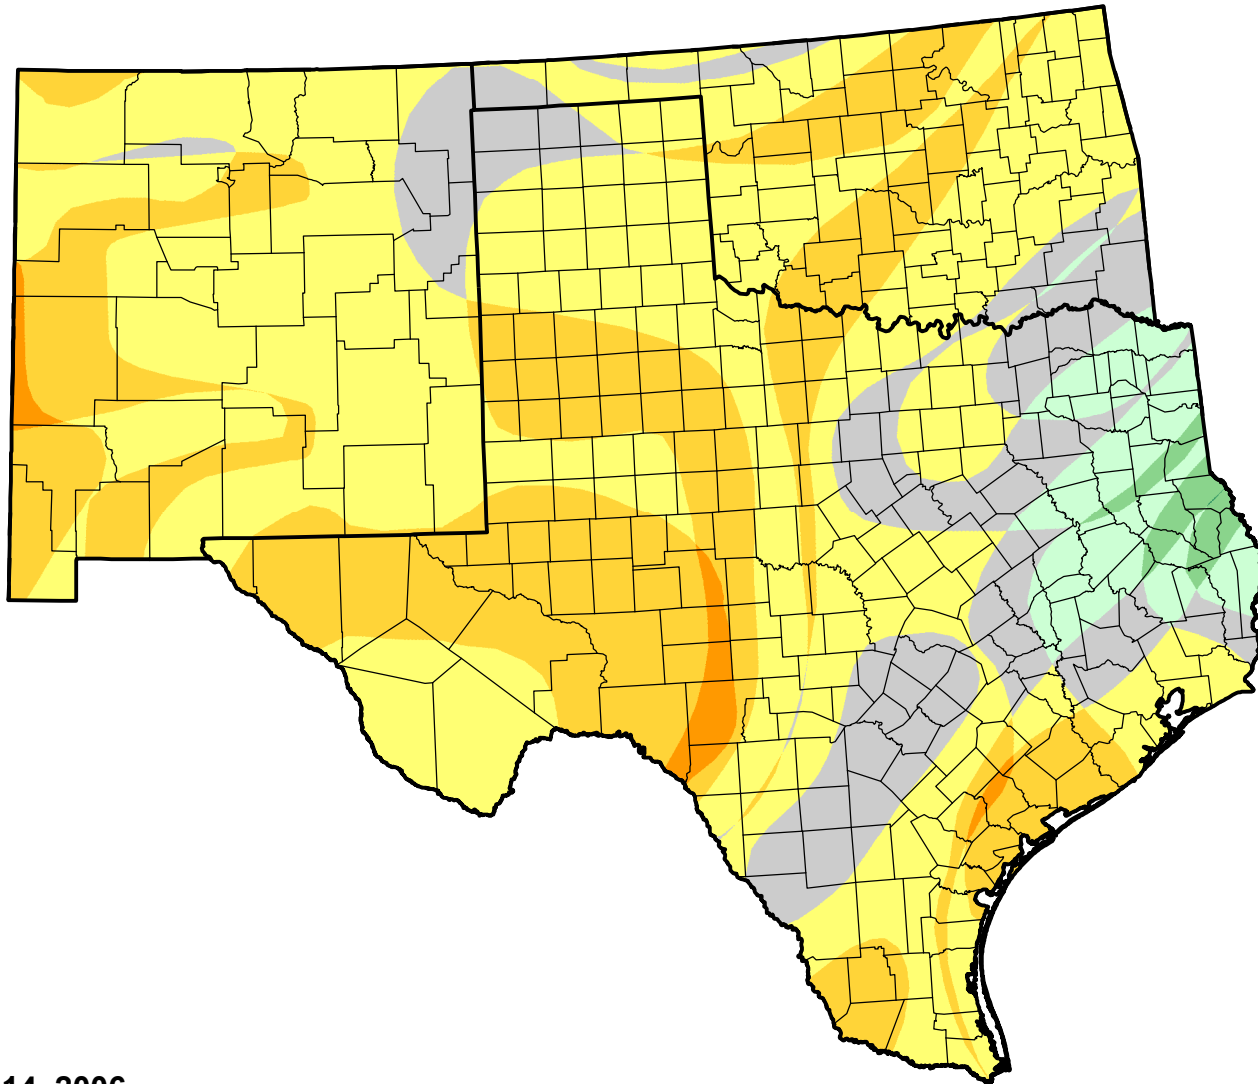

# U.S. Drought Monitor Class Change - Southern Plains RDEWS

8 Week

February 14, 2006  
compared to  
December 22, 2005

[droughtmonitor.unl.edu](http://droughtmonitor.unl.edu)