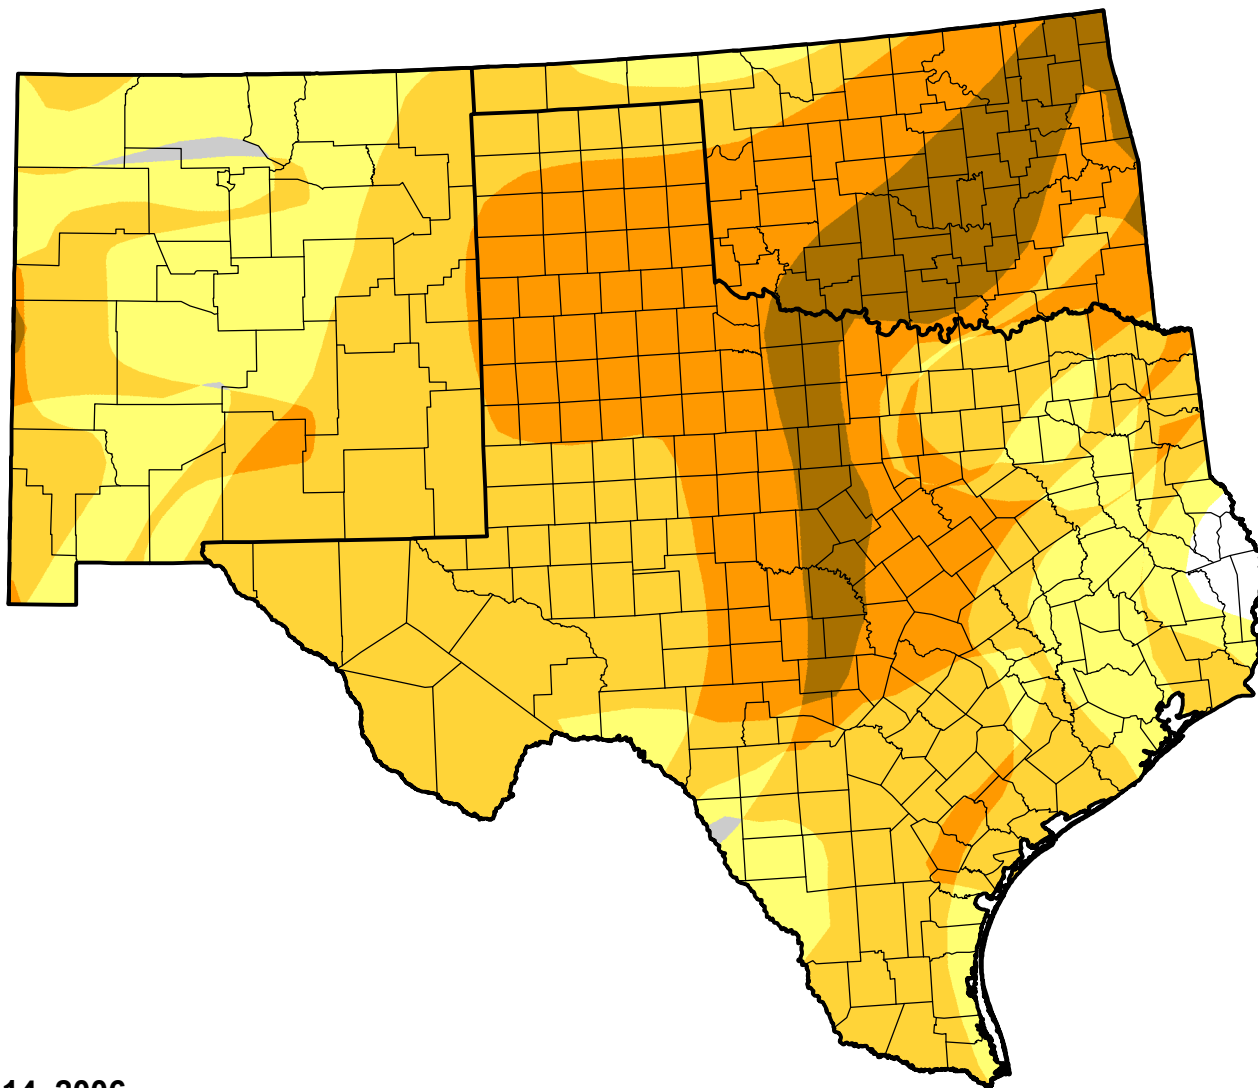

# U.S. Drought Monitor Class Change - Southern Plains RDEWS

Start of Water Year

February 14, 2006  
compared to  
September 29, 2005

[droughtmonitor.unl.edu](http://droughtmonitor.unl.edu)

- |   |                     |
|---|---------------------|
|  | 5 Class Degradation |
|  | 4 Class Degradation |
|  | 3 Class Degradation |
|  | 2 Class Degradation |
|  | 1 Class Degradation |
|  | No Change           |
|  | 1 Class Improvement |
|  | 2 Class Improvement |
|  | 3 Class Improvement |
|  | 4 Class Improvement |
|  | 5 Class Improvement |