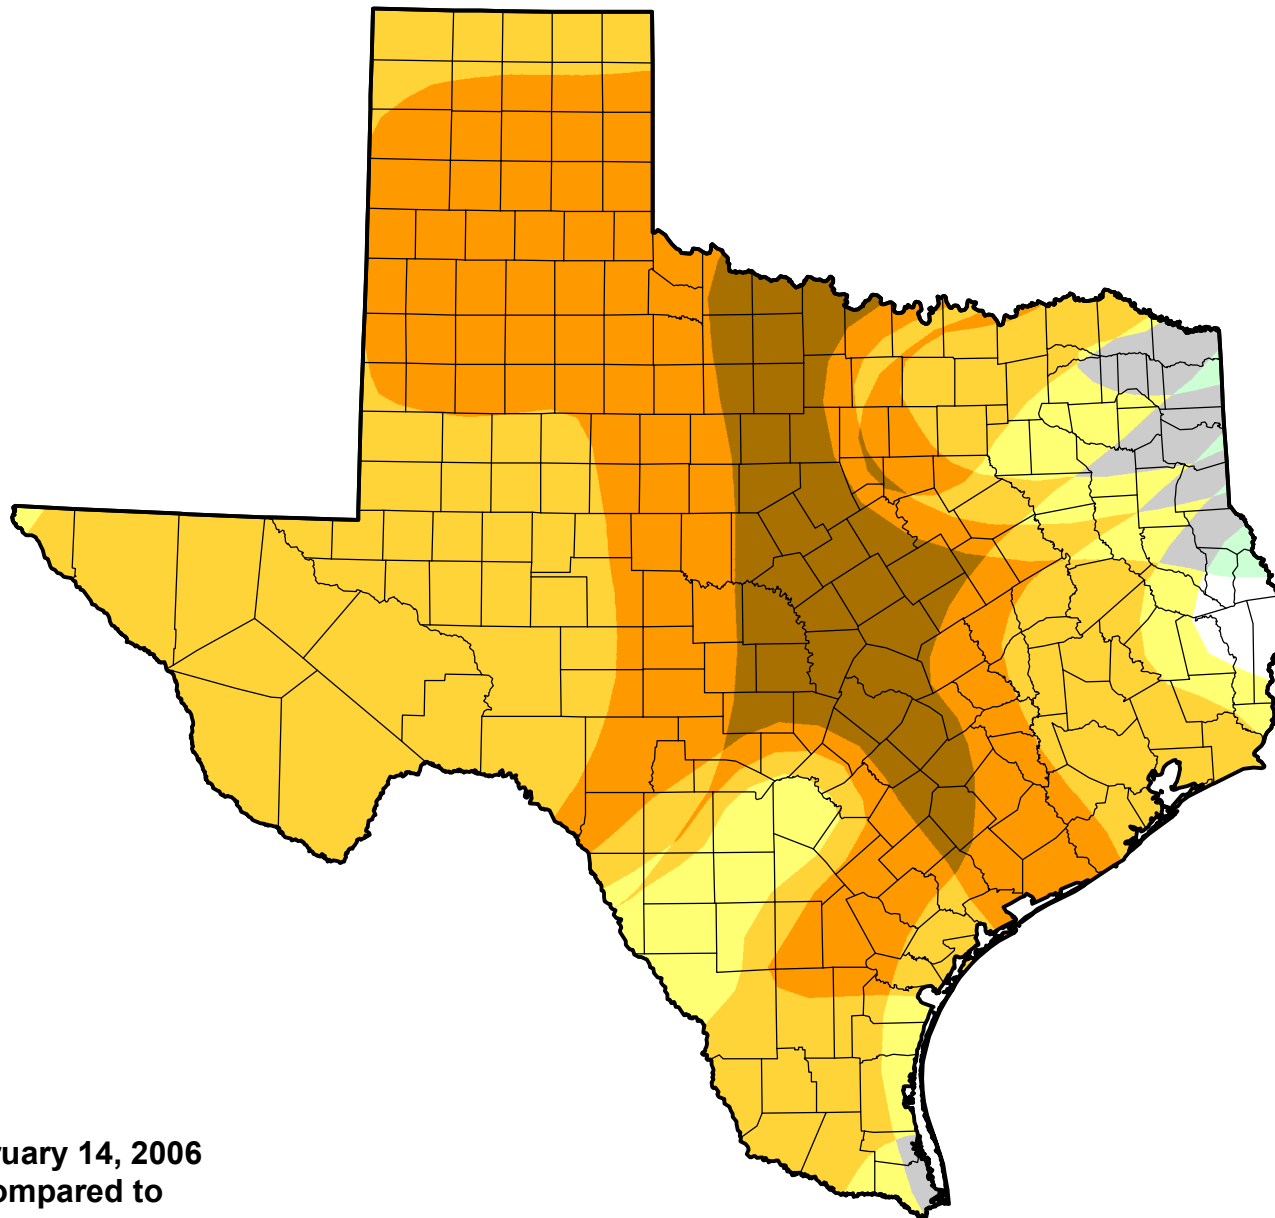

U.S. Drought Monitor Class Change - Texas

26 Week

February 14, 2006
compared to
August 18, 2005

droughtmonitor.unl.edu

- | | |
|---|---------------------|
|  | 5 Class Degradation |
|  | 4 Class Degradation |
|  | 3 Class Degradation |
|  | 2 Class Degradation |
|  | 1 Class Degradation |
|  | No Change |
|  | 1 Class Improvement |
|  | 2 Class Improvement |
|  | 3 Class Improvement |
|  | 4 Class Improvement |
|  | 5 Class Improvement |