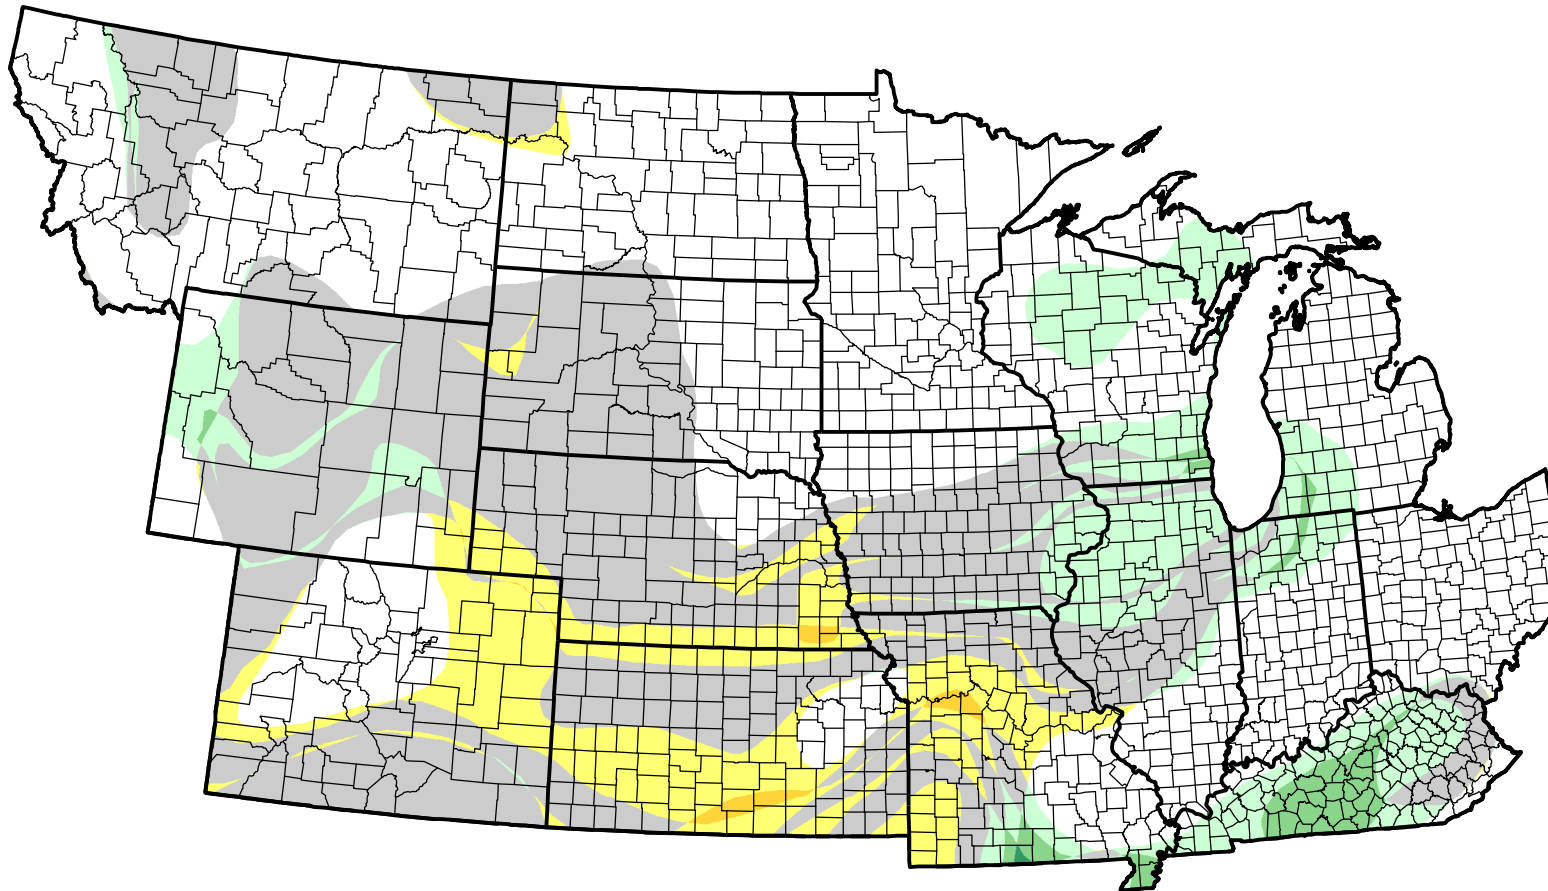

U.S. Drought Monitor Class Change - NWS Central 4 Week

February 21, 2006
compared to
January 26, 2006

droughtmonitor.unl.edu

-  5 Class Degradation
-  4 Class Degradation
-  3 Class Degradation
-  2 Class Degradation
-  1 Class Degradation
-  No Change
-  1 Class Improvement
-  2 Class Improvement
-  3 Class Improvement
-  4 Class Improvement
-  5 Class Improvement