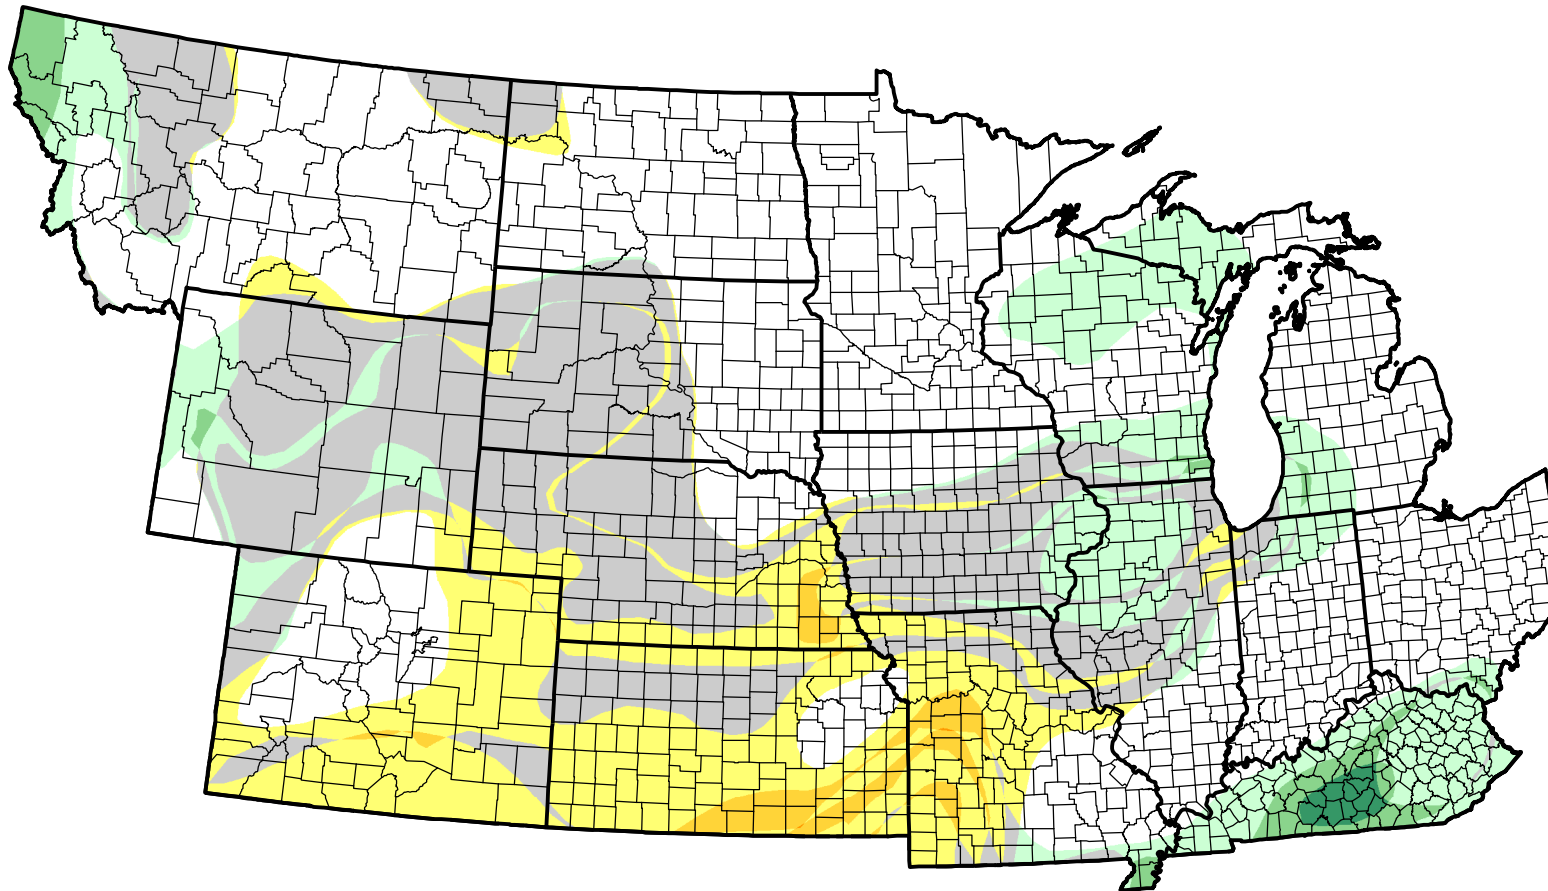

U.S. Drought Monitor Class Change - NWS Central Start of Calendar Year

February 21, 2006
compared to
January 5, 2006

droughtmonitor.unl.edu

-  5 Class Degradation
-  4 Class Degradation
-  3 Class Degradation
-  2 Class Degradation
-  1 Class Degradation
-  No Change
-  1 Class Improvement
-  2 Class Improvement
-  3 Class Improvement
-  4 Class Improvement
-  5 Class Improvement