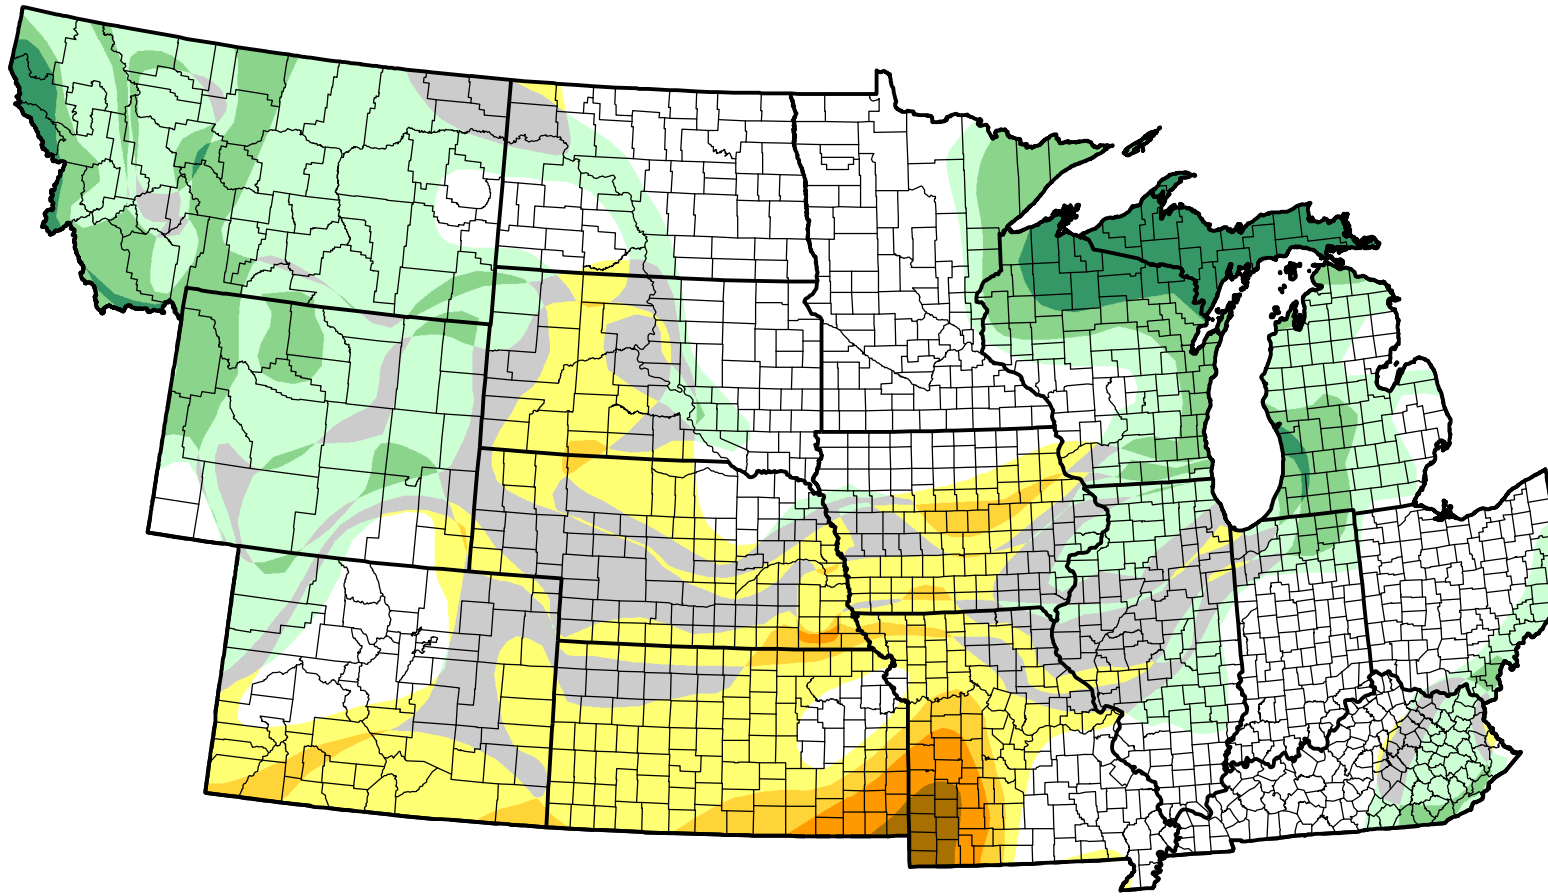

U.S. Drought Monitor Class Change - NWS Central Start of Water Year

February 21, 2006
compared to
September 29, 2005

droughtmonitor.unl.edu

-  5 Class Degradation
-  4 Class Degradation
-  3 Class Degradation
-  2 Class Degradation
-  1 Class Degradation
-  No Change
-  1 Class Improvement
-  2 Class Improvement
-  3 Class Improvement
-  4 Class Improvement
-  5 Class Improvement