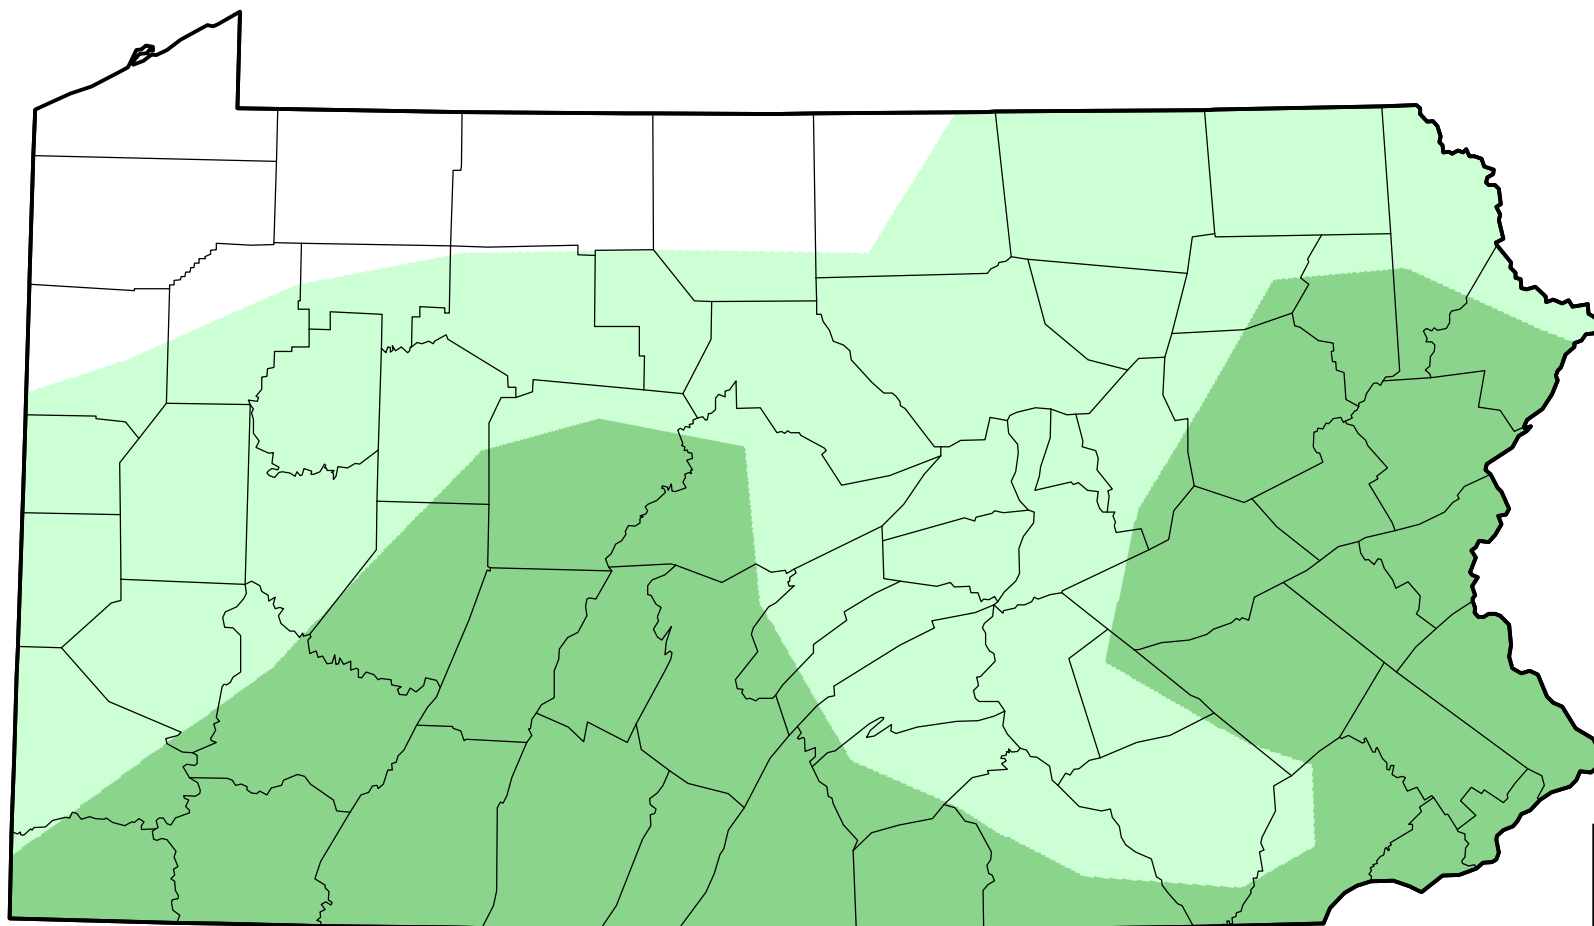

U.S. Drought Monitor Class Change - Pennsylvania

Start of Water Year

**February 21, 2006
compared to
September 29, 2005**

droughtmonitor.unl.edu

-  5 Class Degradation
-  4 Class Degradation
-  3 Class Degradation
-  2 Class Degradation
-  1 Class Degradation
-  No Change
-  1 Class Improvement
-  2 Class Improvement
-  3 Class Improvement
-  4 Class Improvement
-  5 Class Improvement