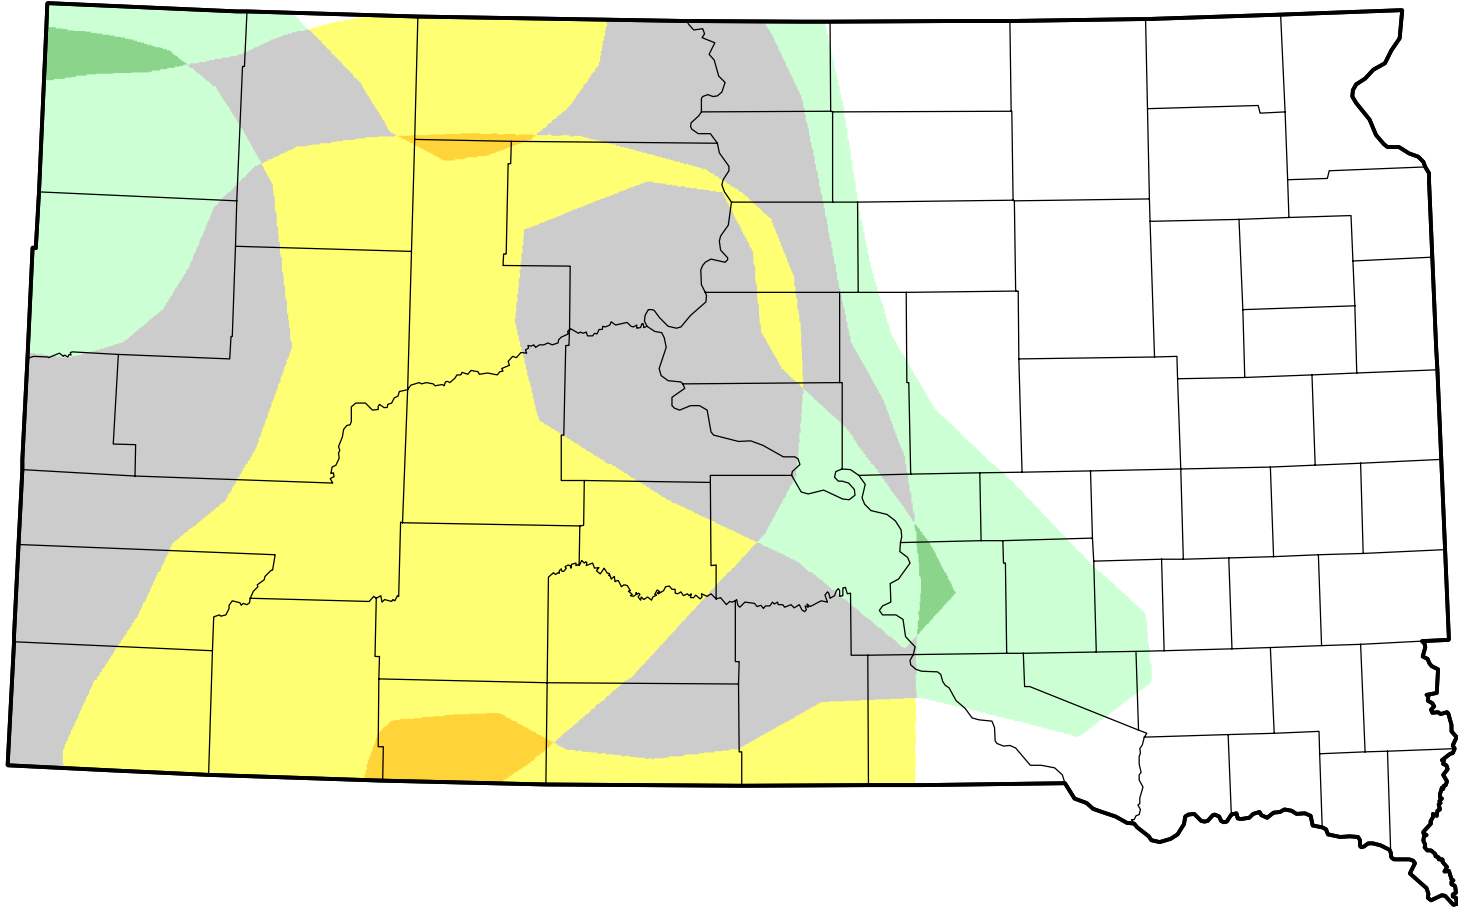

U.S. Drought Monitor Class Change - South Dakota Start of Water Year

February 21, 2006
compared to
September 29, 2005

droughtmonitor.unl.edu

-  5 Class Degradation
-  4 Class Degradation
-  3 Class Degradation
-  2 Class Degradation
-  1 Class Degradation
-  No Change
-  1 Class Improvement
-  2 Class Improvement
-  3 Class Improvement
-  4 Class Improvement
-  5 Class Improvement