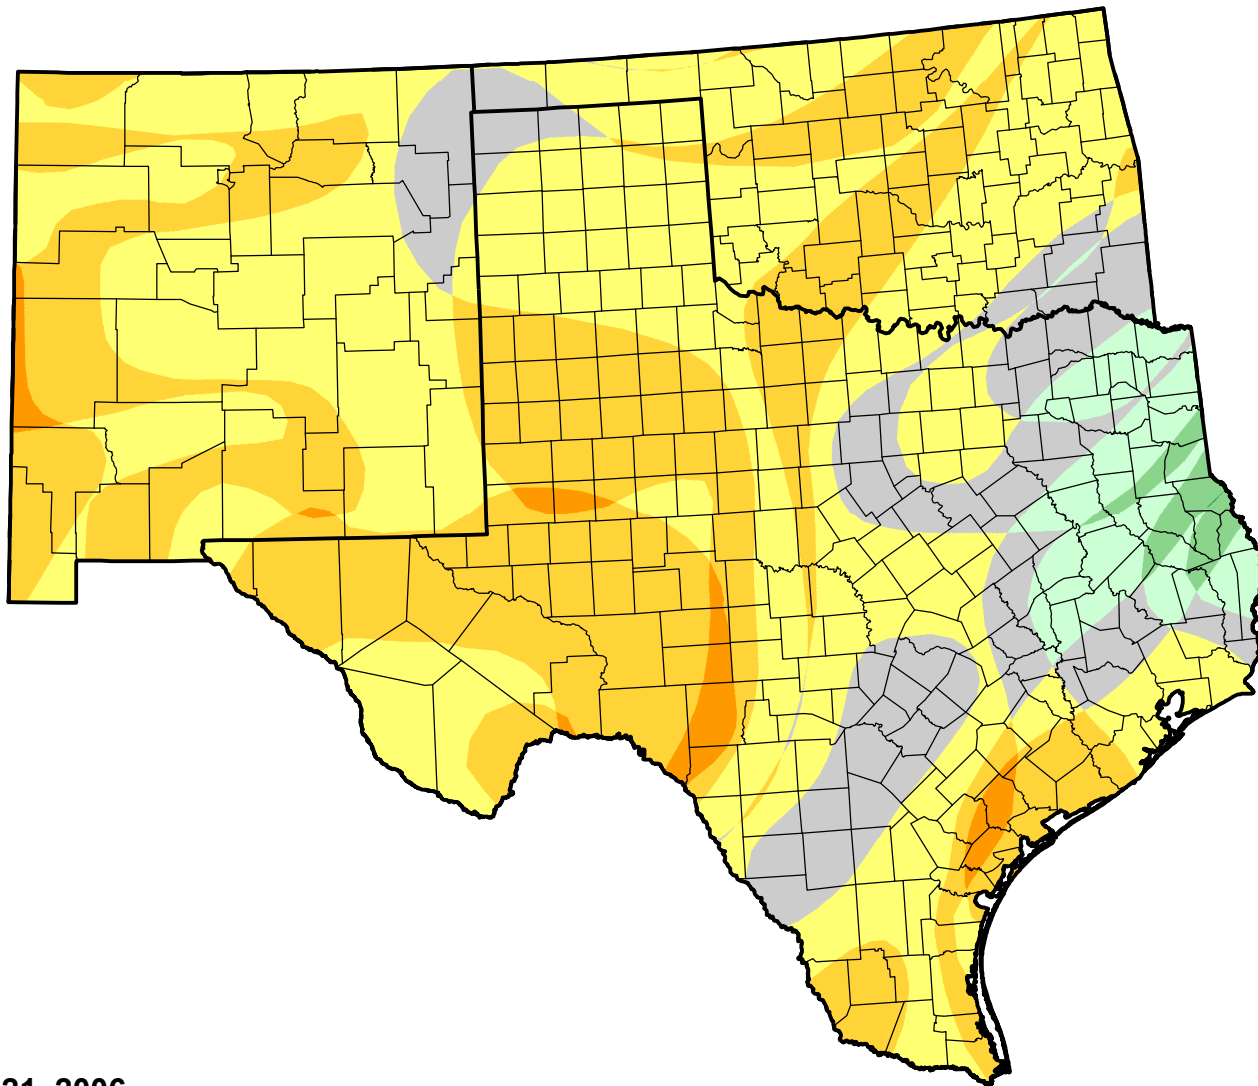

U.S. Drought Monitor Class Change - Southern Plains RDEWS

8 Week

February 21, 2006
compared to
December 29, 2005

droughtmonitor.unl.edu

-  5 Class Degradation
-  4 Class Degradation
-  3 Class Degradation
-  2 Class Degradation
-  1 Class Degradation
-  No Change
-  1 Class Improvement
-  2 Class Improvement
-  3 Class Improvement
-  4 Class Improvement
-  5 Class Improvement