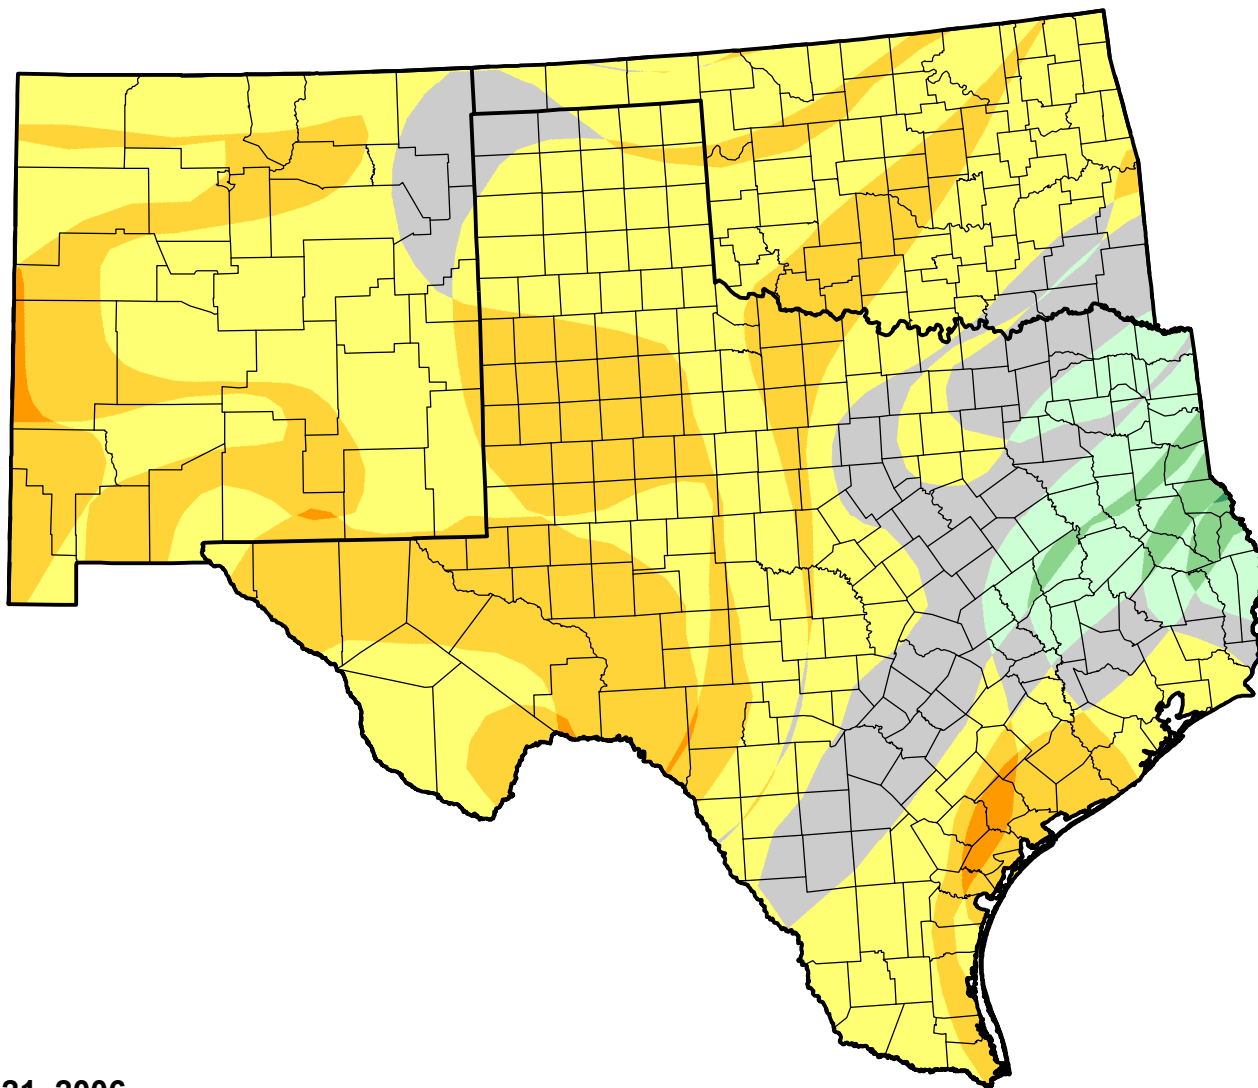

U.S. Drought Monitor Class Change - Southern Plains RDEWS

Start of Calendar Year

February 21, 2006
compared to
January 5, 2006

droughtmonitor.unl.edu