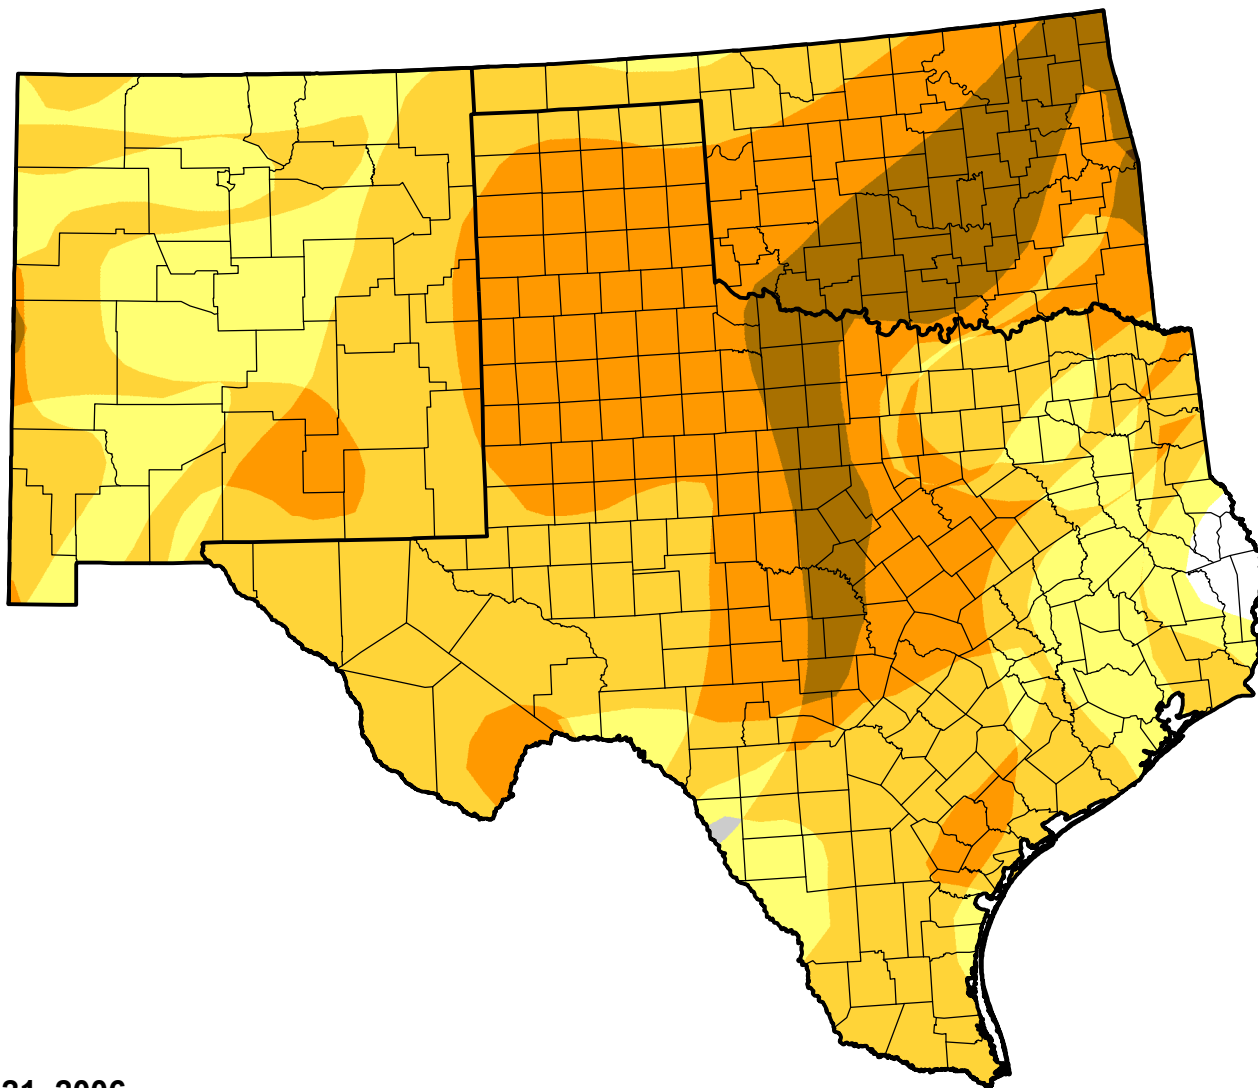

# U.S. Drought Monitor Class Change - Southern Plains RDEWS

Start of Water Year

February 21, 2006  
compared to  
September 29, 2005

[droughtmonitor.unl.edu](http://droughtmonitor.unl.edu)

- |   |                     |
|---|---------------------|
|  | 5 Class Degradation |
|  | 4 Class Degradation |
|  | 3 Class Degradation |
|  | 2 Class Degradation |
|  | 1 Class Degradation |
|  | No Change           |
|  | 1 Class Improvement |
|  | 2 Class Improvement |
|  | 3 Class Improvement |
|  | 4 Class Improvement |
|  | 5 Class Improvement |