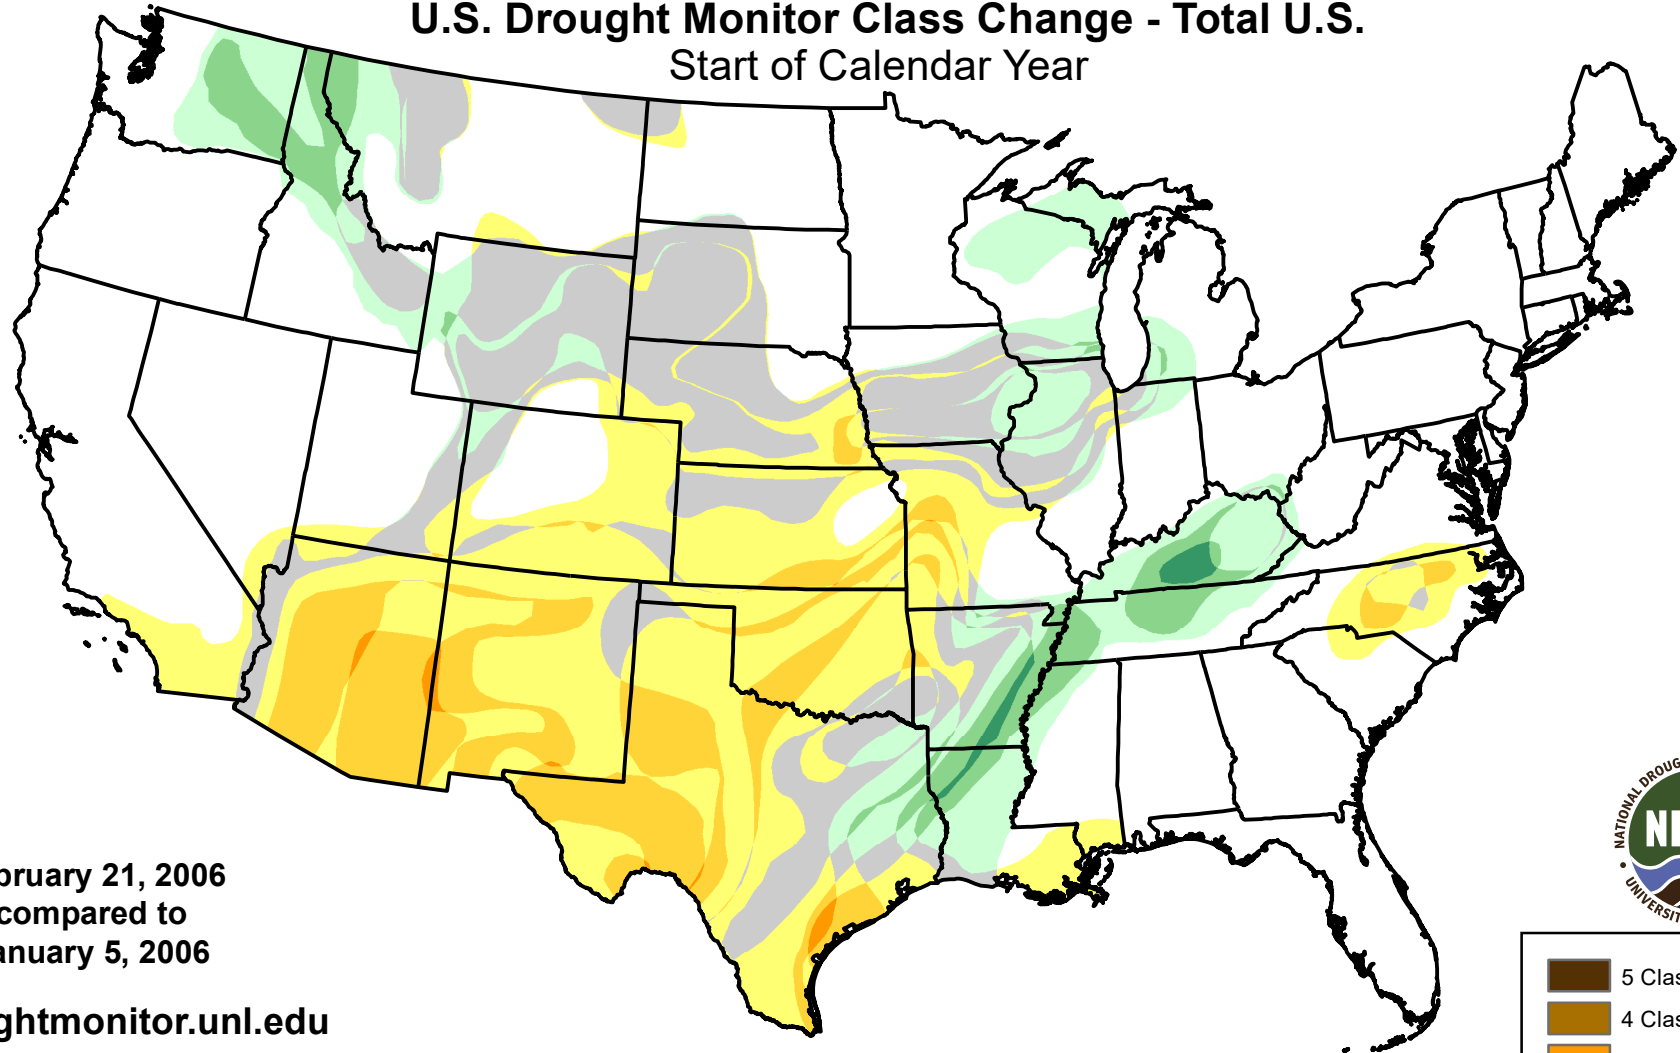

U.S. Drought Monitor Class Change - Total U.S. Start of Calendar Year

February 21, 2006
compared to
January 5, 2006

droughtmonitor.unl.edu

- 5 Class Degradation
- 4 Class Degradation
- 3 Class Degradation
- 2 Class Degradation
- 1 Class Degradation
- No Change
- 1 Class Improvement
- 2 Class Improvement
- 3 Class Improvement
- 4 Class Improvement
- 5 Class Improvement