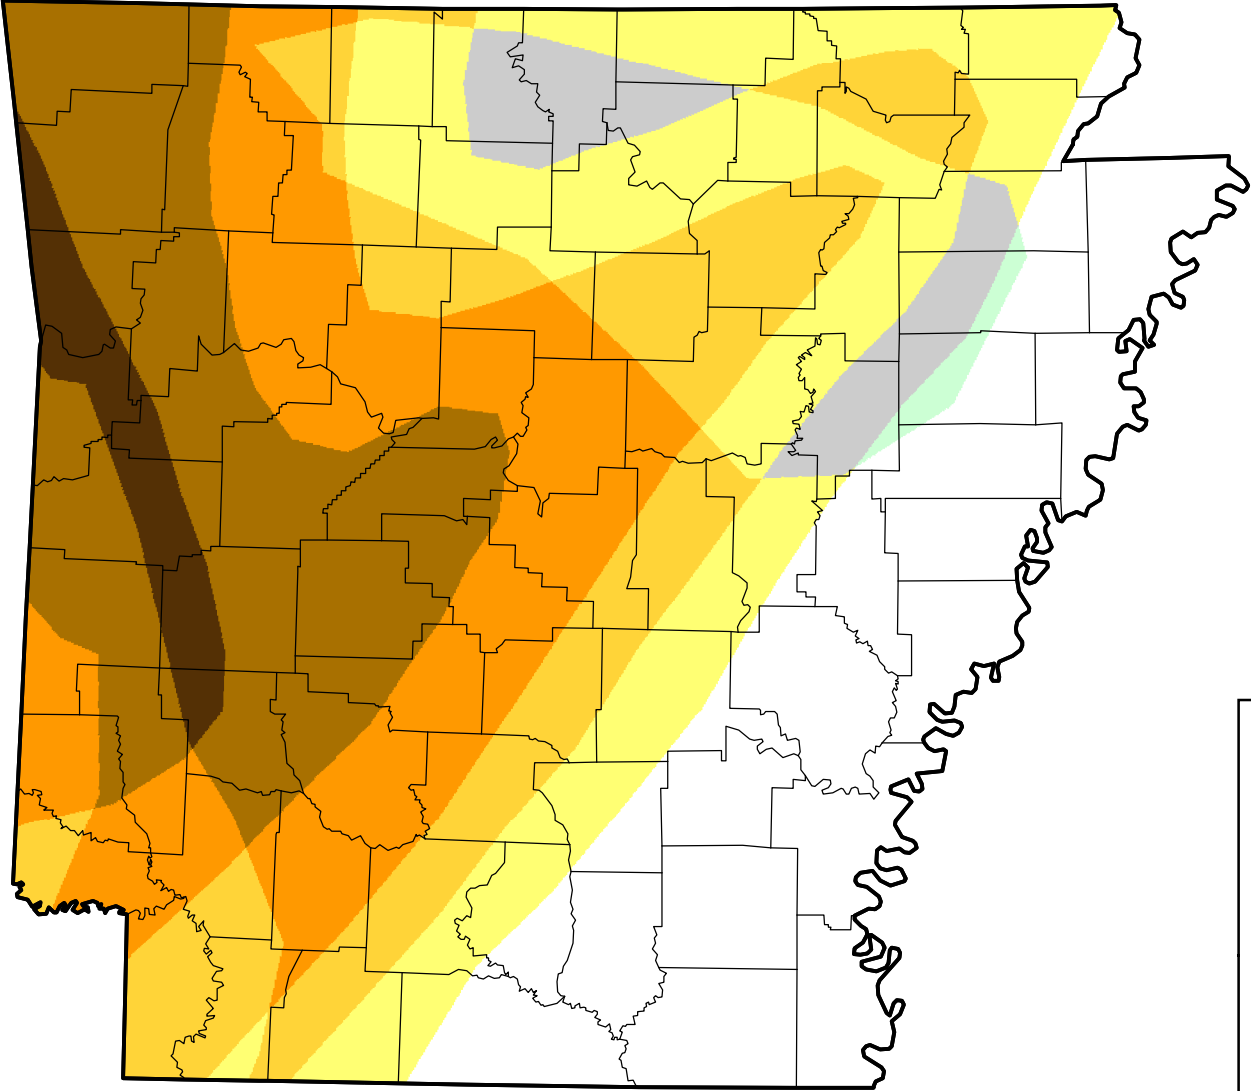

U.S. Drought Monitor Class Change - Arkansas

Start of Water Year

February 28, 2006
compared to
September 29, 2005

droughtmonitor.unl.edu

-  5 Class Degradation
-  4 Class Degradation
-  3 Class Degradation
-  2 Class Degradation
-  1 Class Degradation
-  No Change
-  1 Class Improvement
-  2 Class Improvement
-  3 Class Improvement
-  4 Class Improvement
-  5 Class Improvement