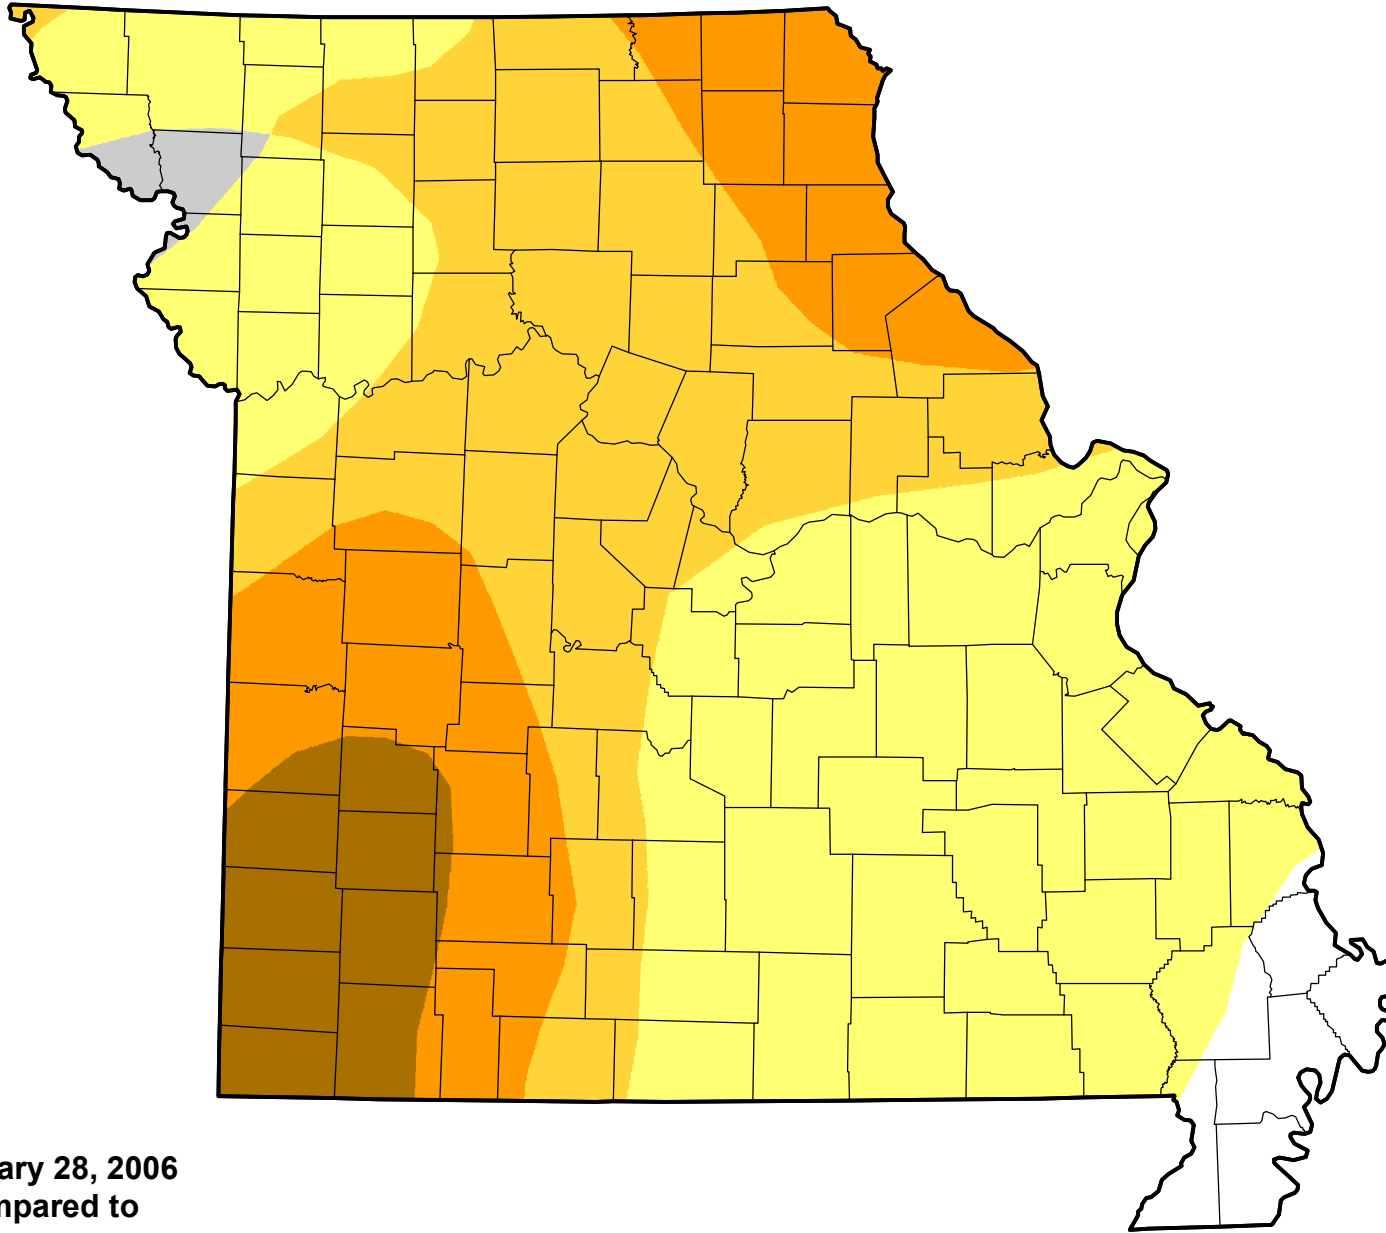

# U.S. Drought Monitor Class Change - Missouri

## 52 Week

February 28, 2006  
compared to  
March 3, 2005

[droughtmonitor.unl.edu](http://droughtmonitor.unl.edu)

-  5 Class Degradation
-  4 Class Degradation
-  3 Class Degradation
-  2 Class Degradation
-  1 Class Degradation
-  No Change
-  1 Class Improvement
-  2 Class Improvement
-  3 Class Improvement
-  4 Class Improvement
-  5 Class Improvement