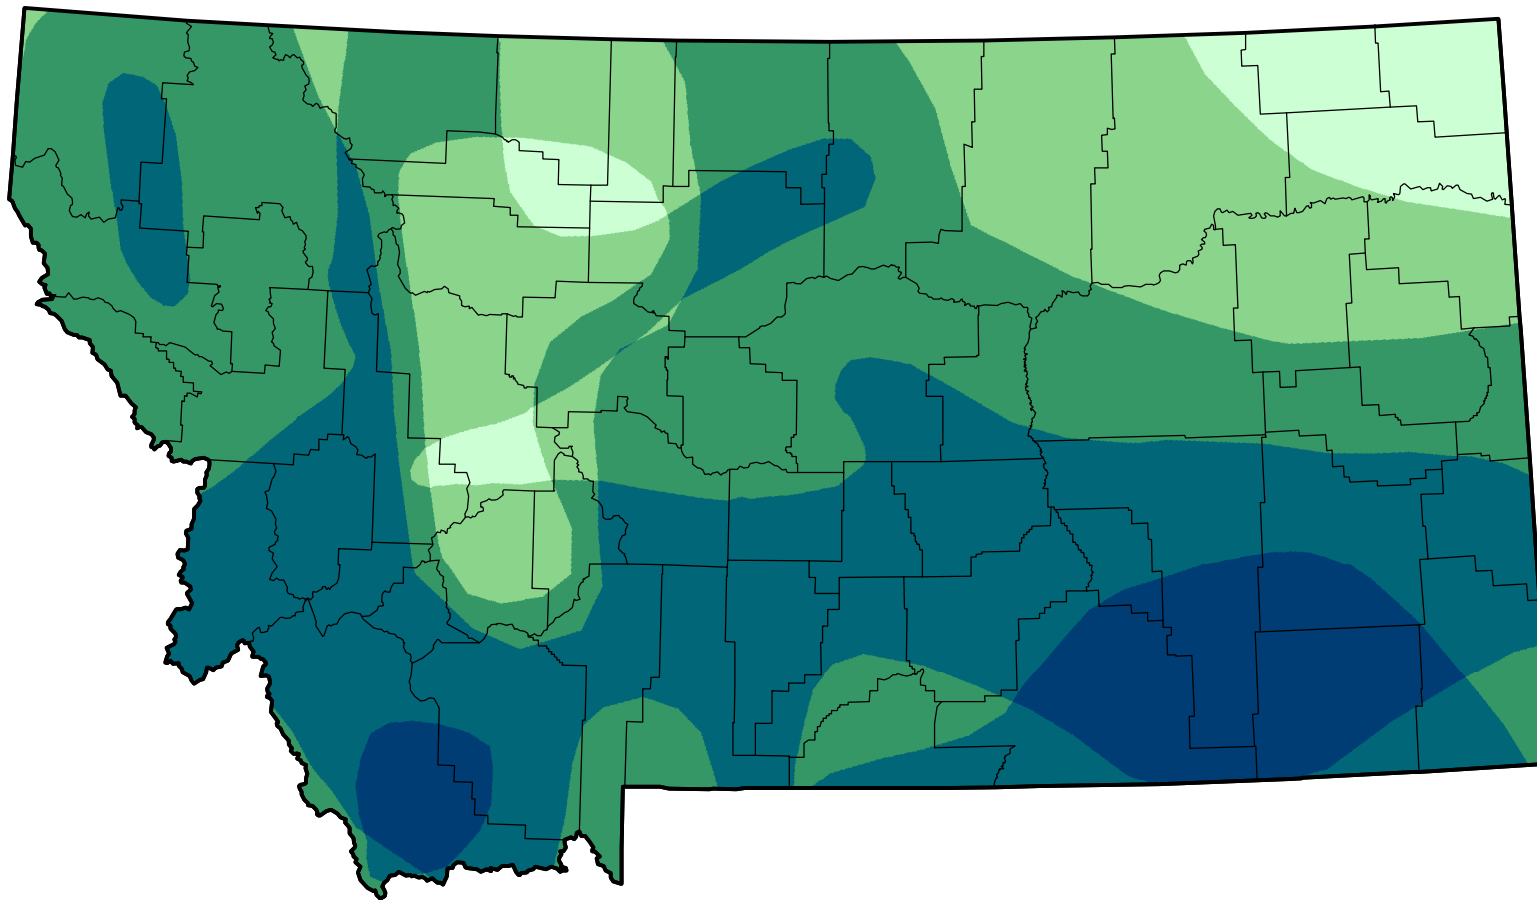

U.S. Drought Monitor Class Change - Montana

52 Week

February 28, 2006
compared to
March 3, 2005

droughtmonitor.unl.edu

-  5 Class Degradation
-  4 Class Degradation
-  3 Class Degradation
-  2 Class Degradation
-  1 Class Degradation
-  No Change
-  1 Class Improvement
-  2 Class Improvement
-  3 Class Improvement
-  4 Class Improvement
-  5 Class Improvement