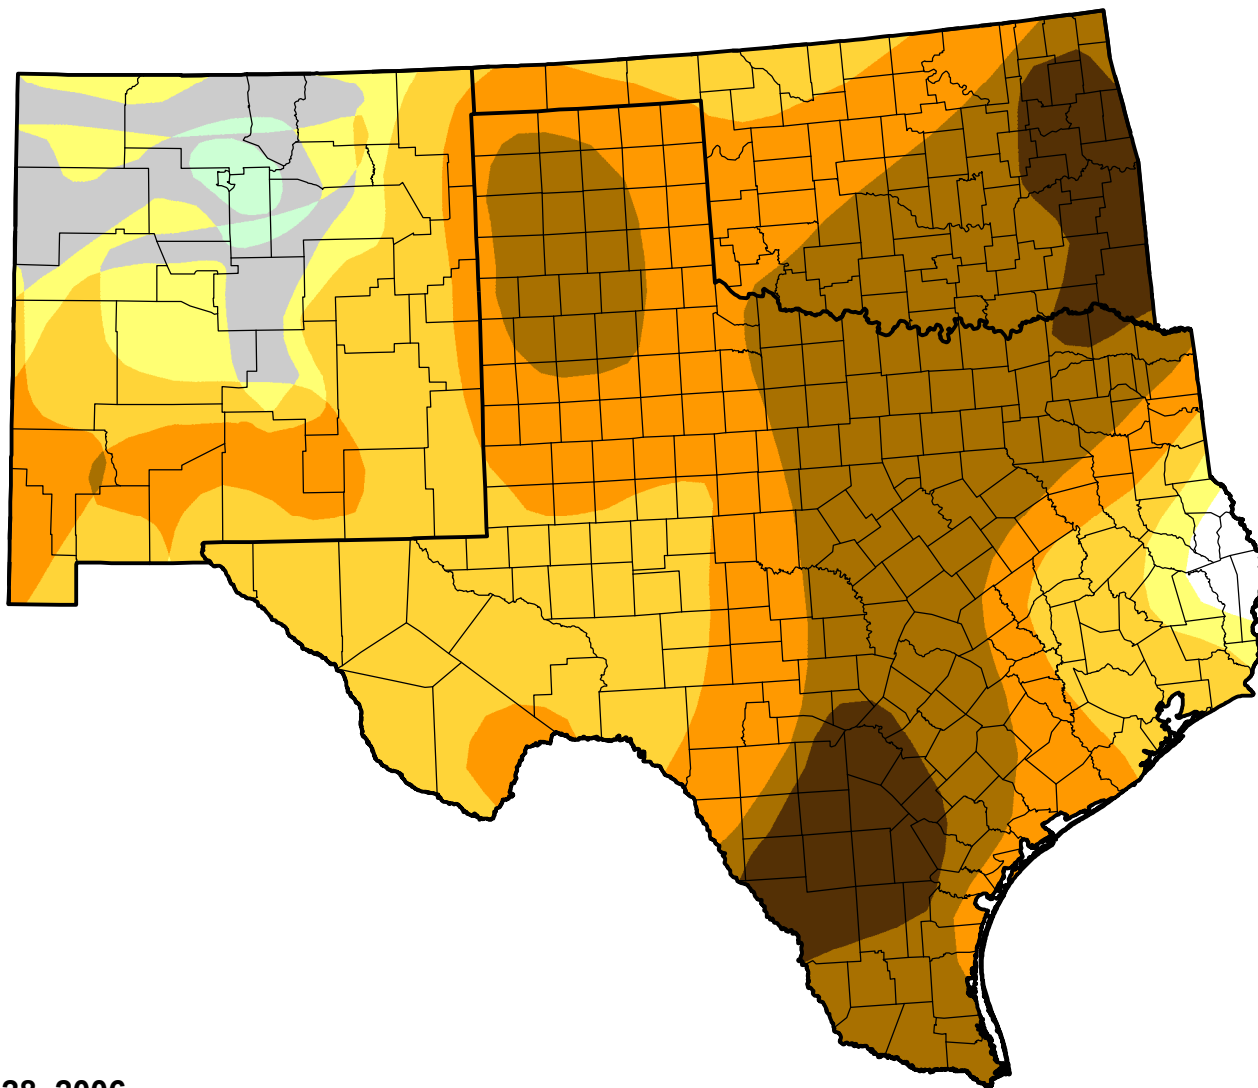

U.S. Drought Monitor Class Change - Southern Plains RDEWS

52 Week

February 28, 2006
compared to
March 3, 2005

droughtmonitor.unl.edu

-  5 Class Degradation
-  4 Class Degradation
-  3 Class Degradation
-  2 Class Degradation
-  1 Class Degradation
-  No Change
-  1 Class Improvement
-  2 Class Improvement
-  3 Class Improvement
-  4 Class Improvement
-  5 Class Improvement