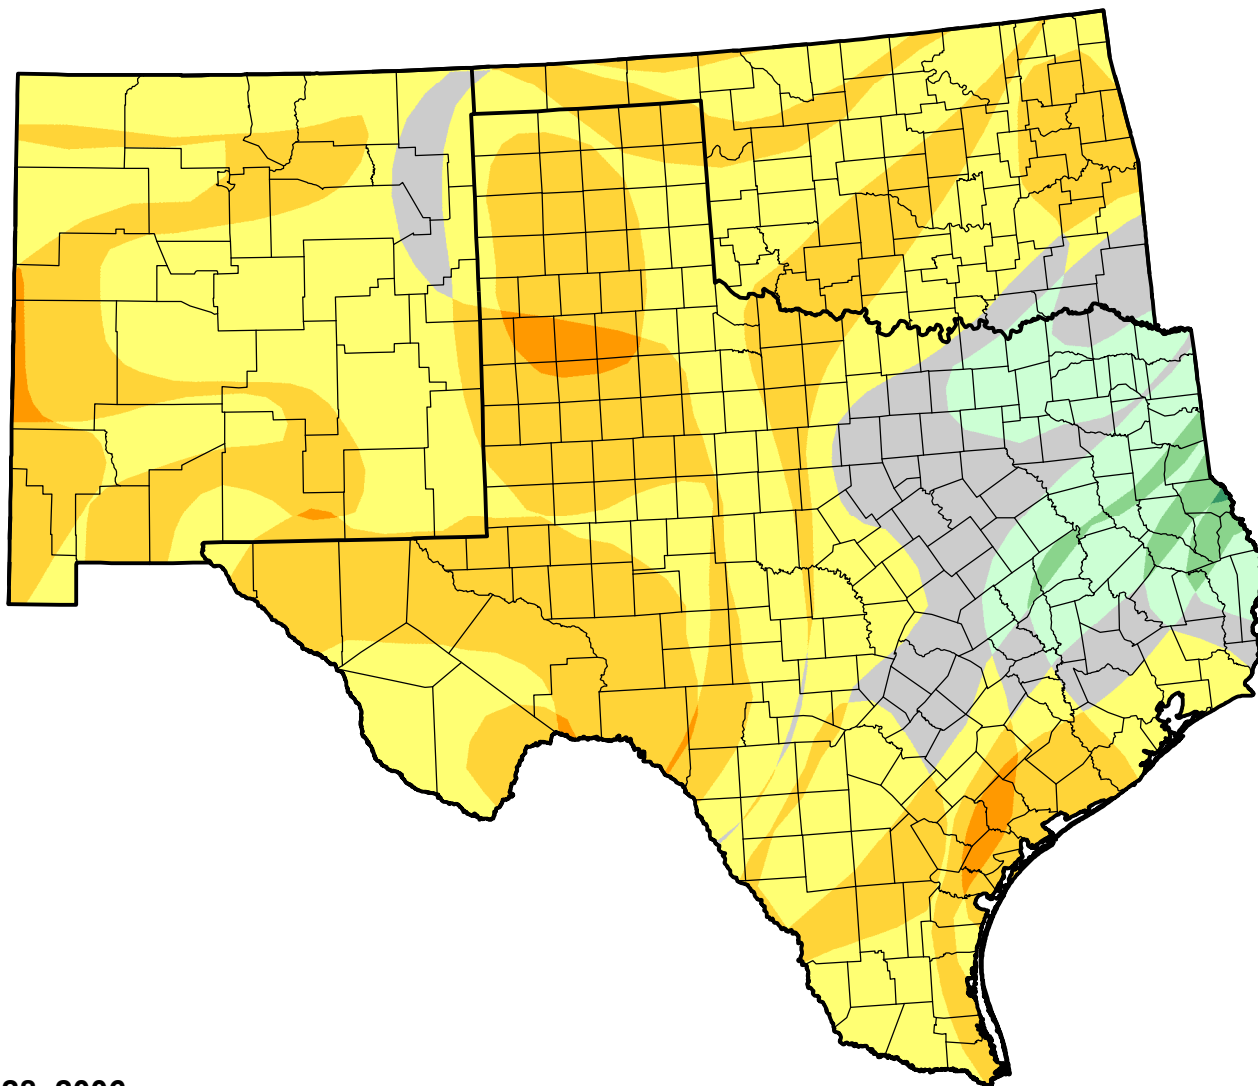

U.S. Drought Monitor Class Change - Southern Plains RDEWS

Start of Calendar Year

February 28, 2006
compared to
January 5, 2006

droughtmonitor.unl.edu

-  5 Class Degradation
-  4 Class Degradation
-  3 Class Degradation
-  2 Class Degradation
-  1 Class Degradation
-  No Change
-  1 Class Improvement
-  2 Class Improvement
-  3 Class Improvement
-  4 Class Improvement
-  5 Class Improvement