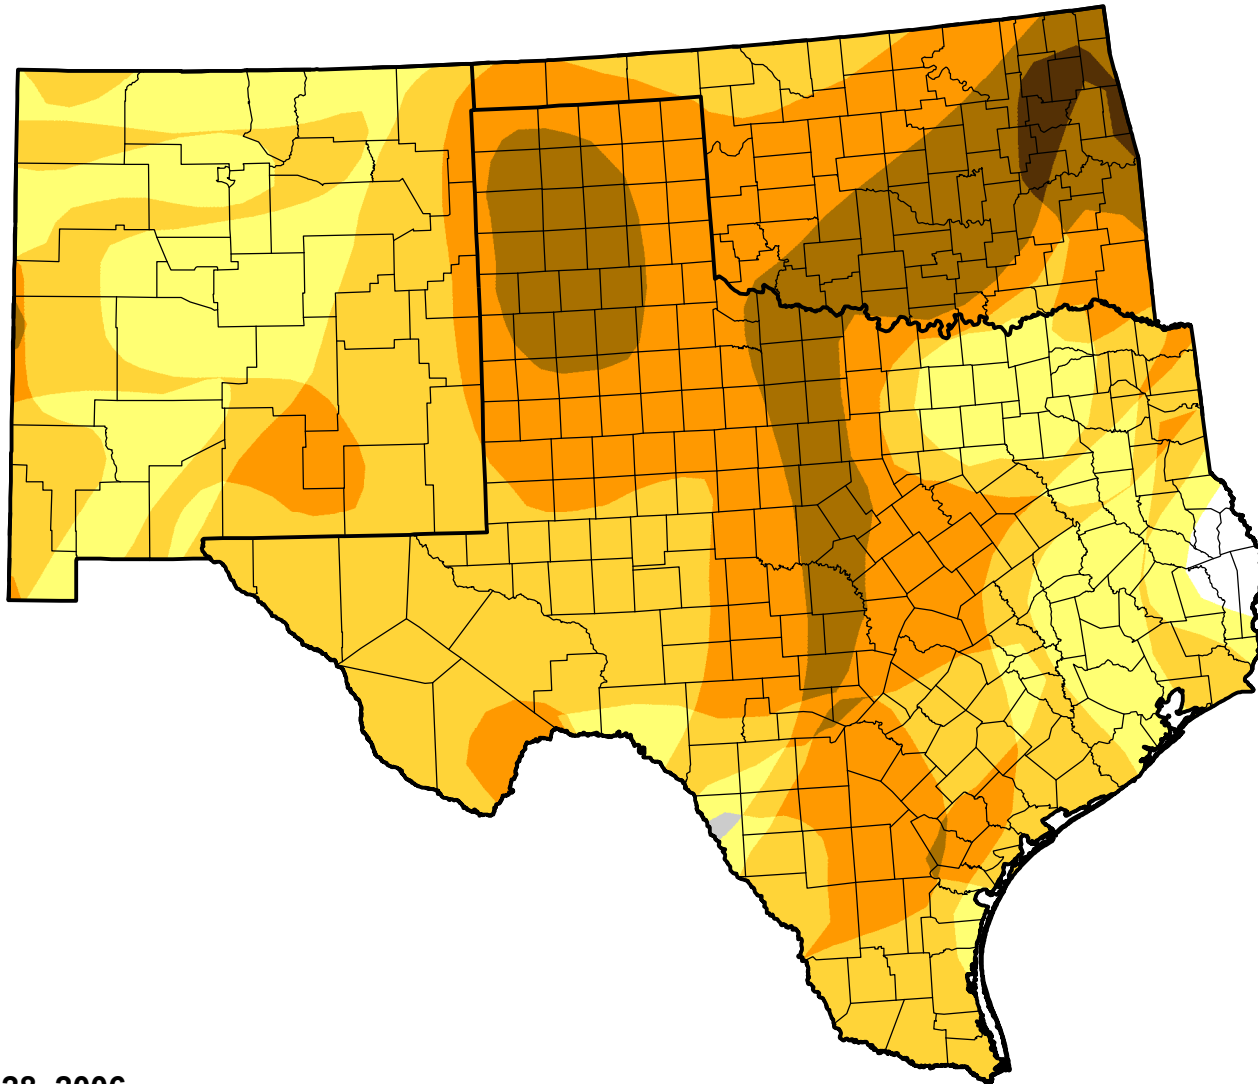

U.S. Drought Monitor Class Change - Southern Plains RDEWS

Start of Water Year

February 28, 2006
compared to
September 29, 2005

droughtmonitor.unl.edu

-  5 Class Degradation
-  4 Class Degradation
-  3 Class Degradation
-  2 Class Degradation
-  1 Class Degradation
-  No Change
-  1 Class Improvement
-  2 Class Improvement
-  3 Class Improvement
-  4 Class Improvement
-  5 Class Improvement