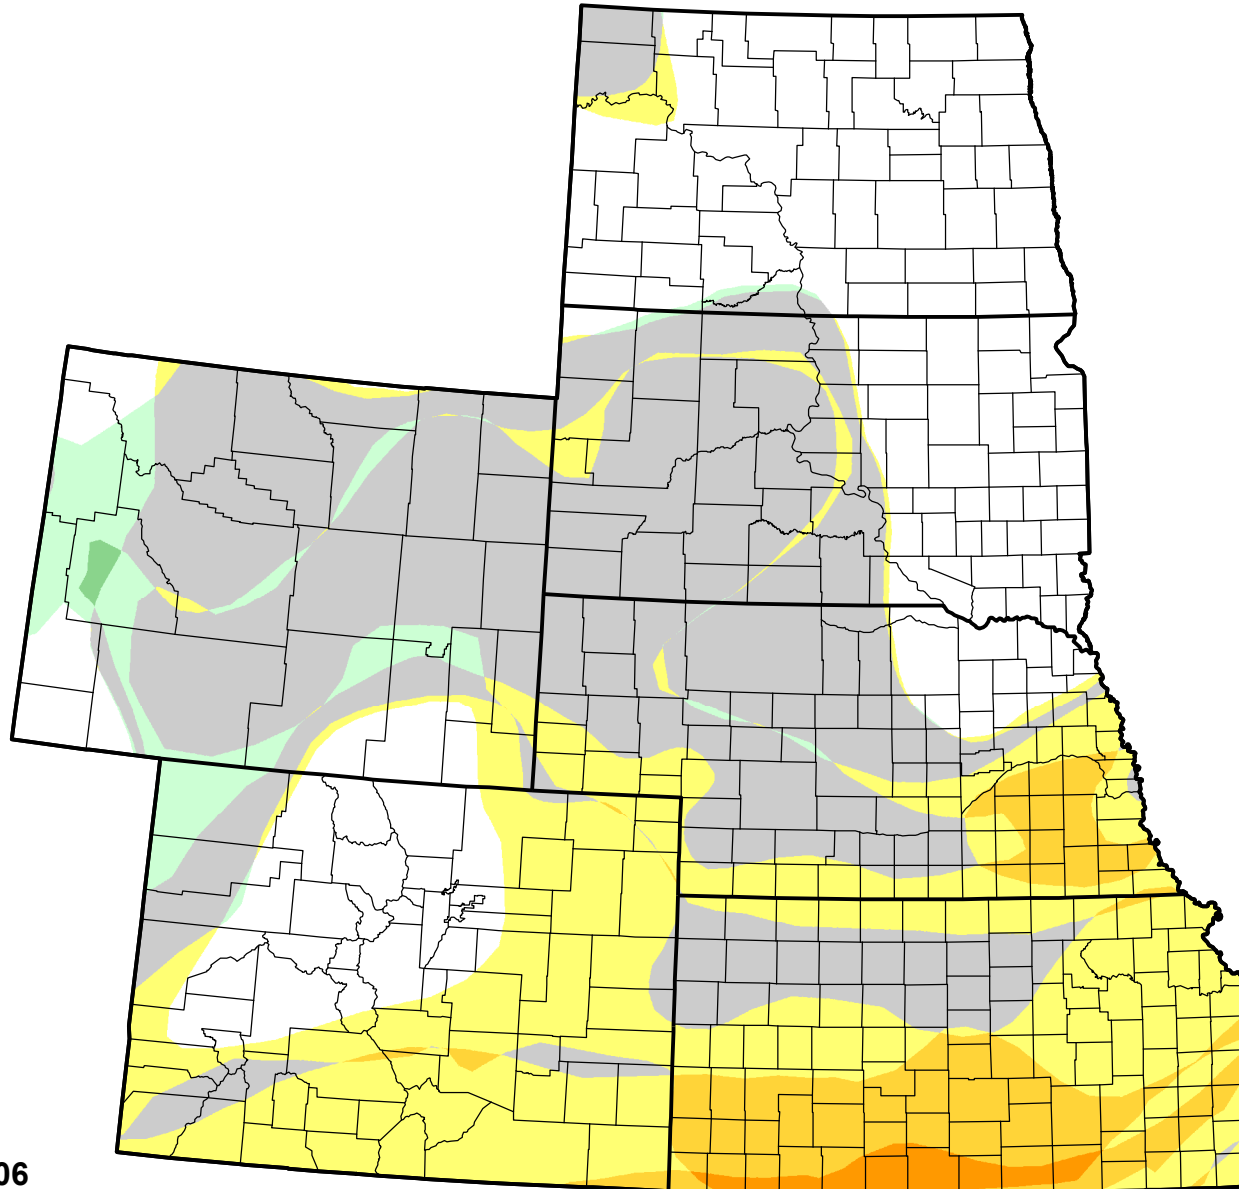

# U.S. Drought Monitor Class Change - High Plains

Start of Calendar Year

March 7, 2006  
compared to  
January 5, 2006

[droughtmonitor.unl.edu](http://droughtmonitor.unl.edu)

- 5 Class Degradation
- 4 Class Degradation
- 3 Class Degradation
- 2 Class Degradation
- 1 Class Degradation
- No Change
- 1 Class Improvement
- 2 Class Improvement
- 3 Class Improvement
- 4 Class Improvement
- 5 Class Improvement