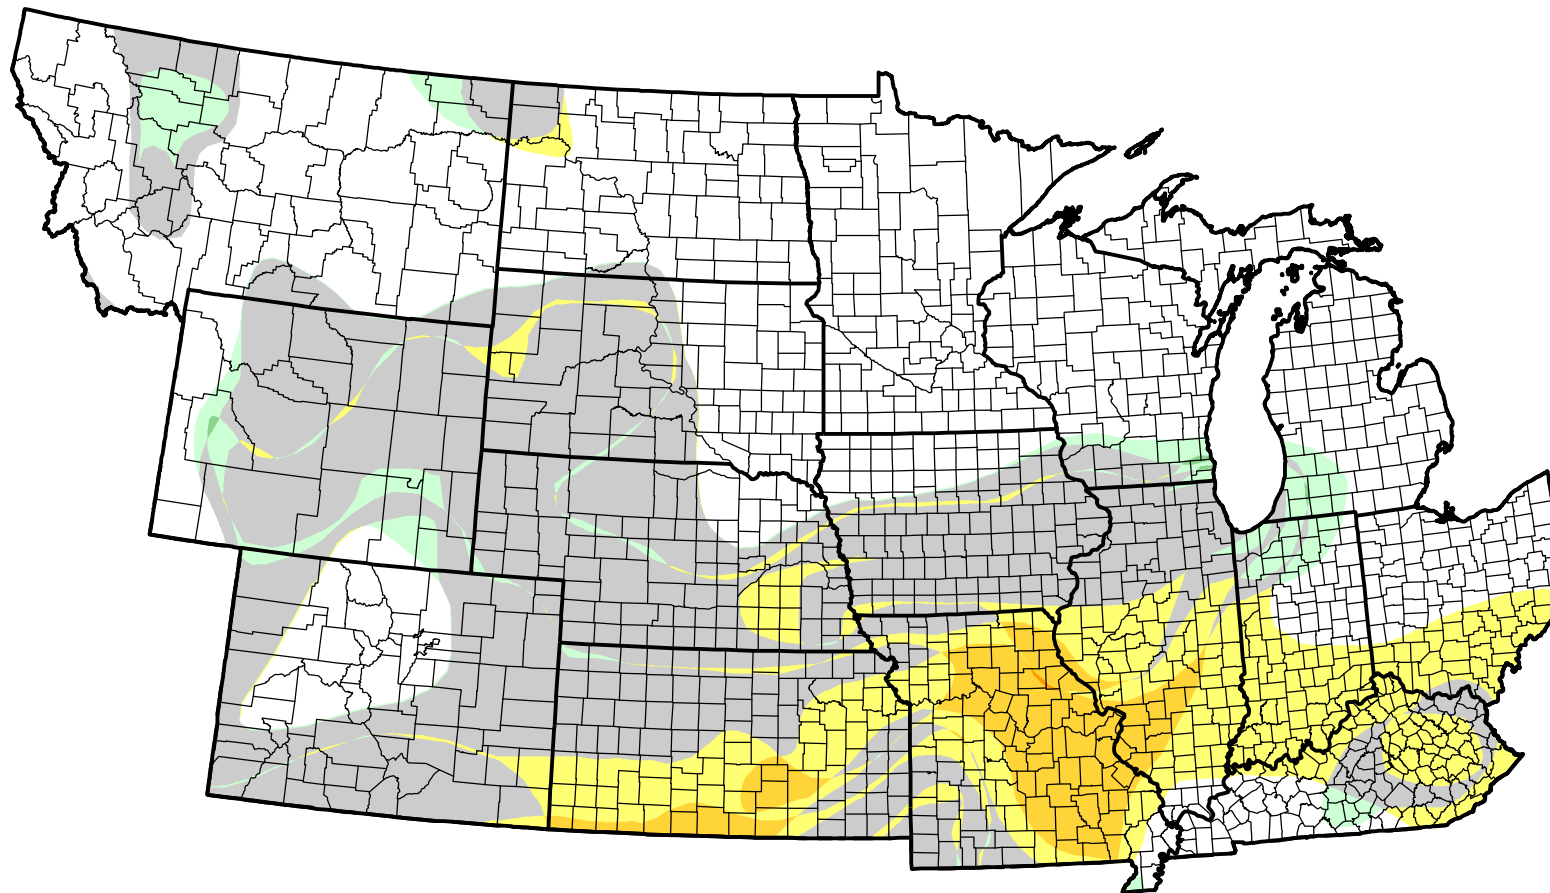

U.S. Drought Monitor Class Change - NWS Central 4 Week

March 7, 2006
compared to
February 9, 2006

droughtmonitor.unl.edu

-  5 Class Degradation
-  4 Class Degradation
-  3 Class Degradation
-  2 Class Degradation
-  1 Class Degradation
-  No Change
-  1 Class Improvement
-  2 Class Improvement
-  3 Class Improvement
-  4 Class Improvement
-  5 Class Improvement