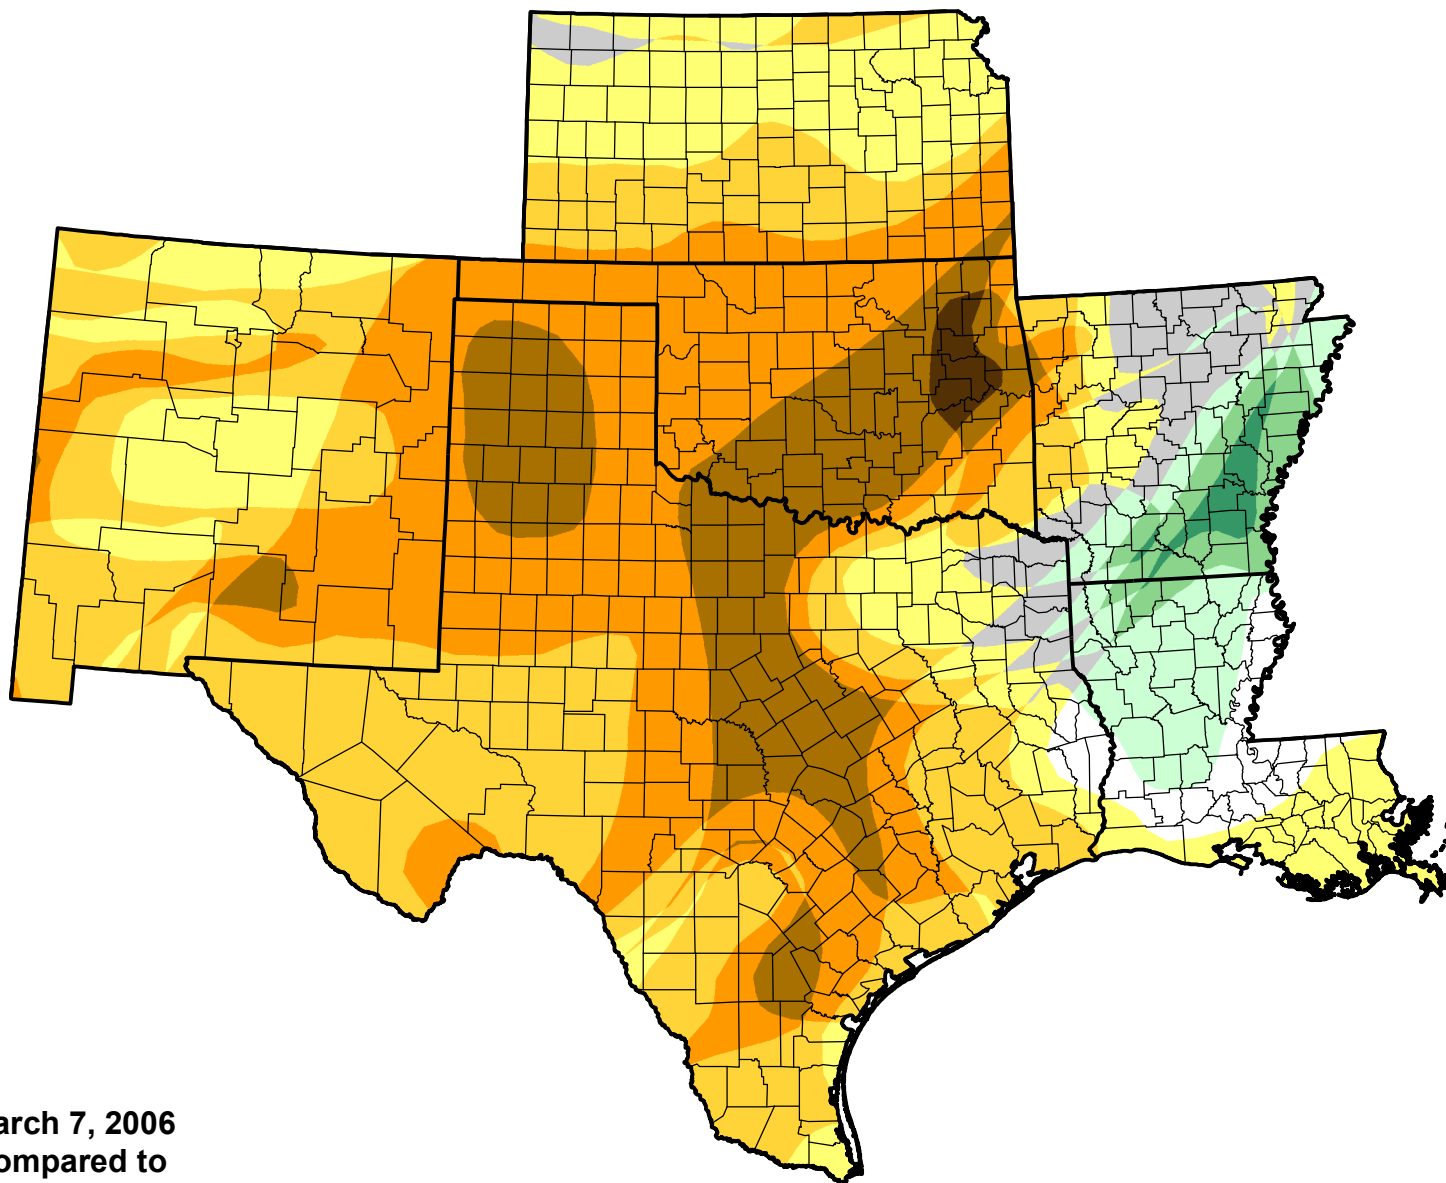

U.S. Drought Monitor Class Change - SCIPP

26 Week

March 7, 2006
compared to
September 8, 2005

droughtmonitor.unl.edu

-  5 Class Degradation
-  4 Class Degradation
-  3 Class Degradation
-  2 Class Degradation
-  1 Class Degradation
-  No Change
-  1 Class Improvement
-  2 Class Improvement
-  3 Class Improvement
-  4 Class Improvement
-  5 Class Improvement