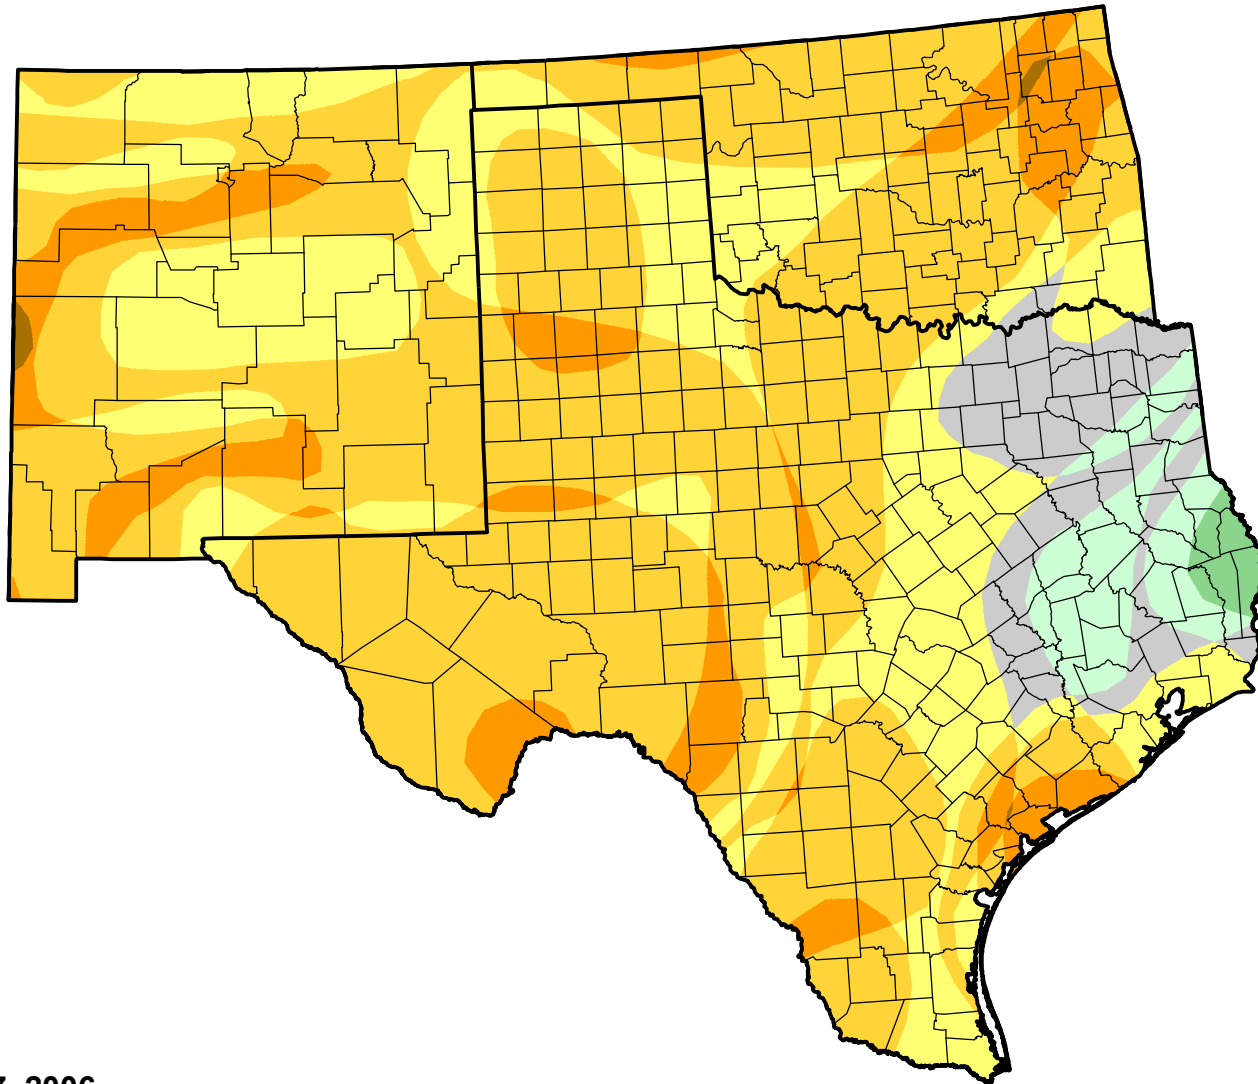

U.S. Drought Monitor Class Change - Southern Plains RDEWS

13 Week

March 7, 2006
compared to
December 8, 2005

droughtmonitor.unl.edu

-  5 Class Degradation
-  4 Class Degradation
-  3 Class Degradation
-  2 Class Degradation
-  1 Class Degradation
-  No Change
-  1 Class Improvement
-  2 Class Improvement
-  3 Class Improvement
-  4 Class Improvement
-  5 Class Improvement