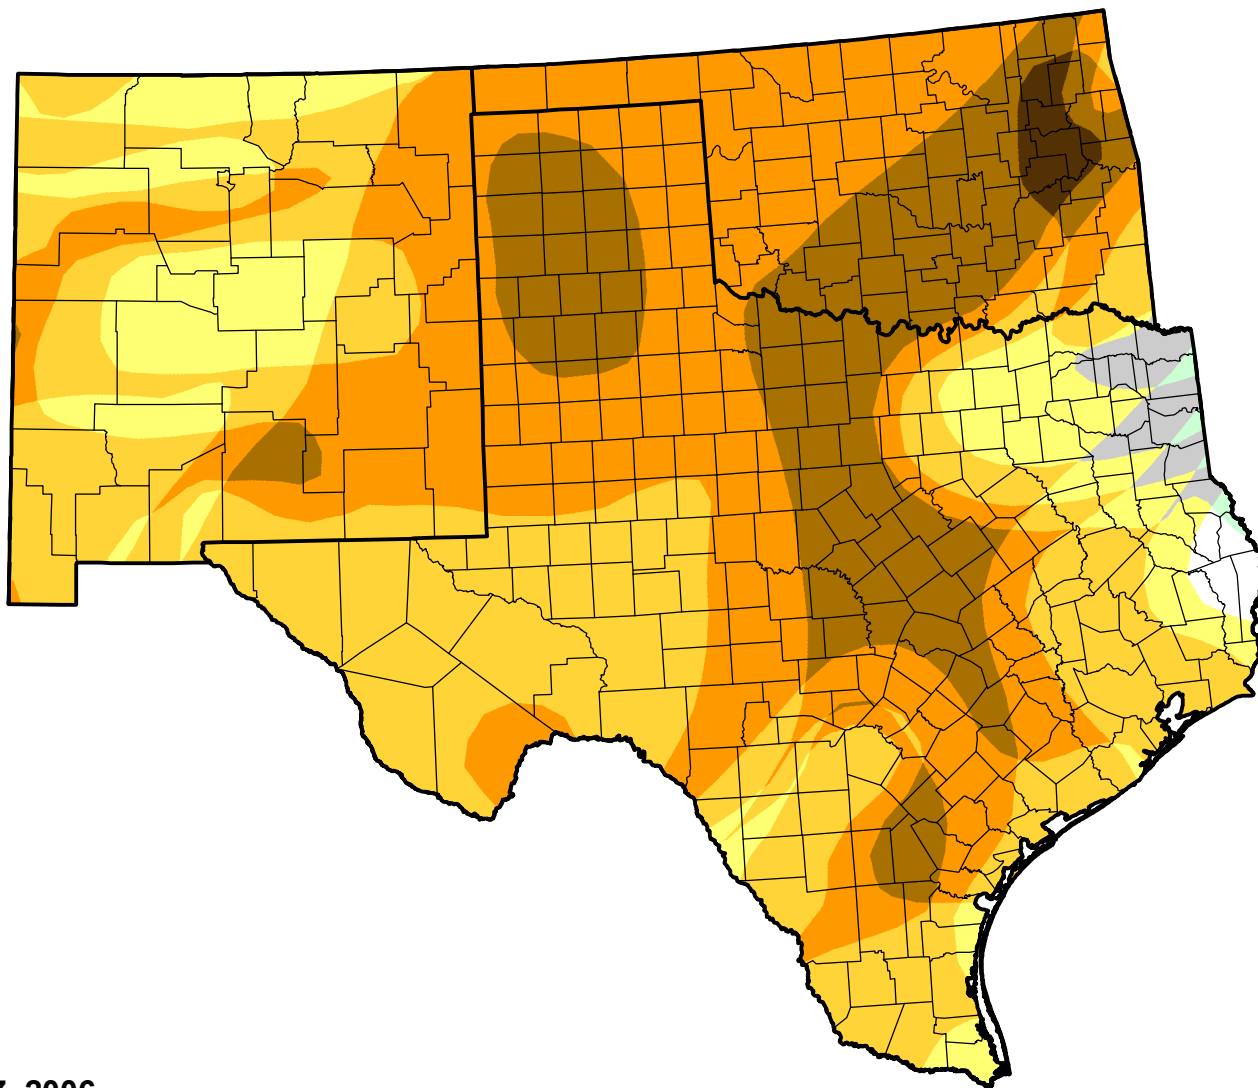

# U.S. Drought Monitor Class Change - Southern Plains RDEWS

26 Week

March 7, 2006  
compared to  
September 8, 2005

[droughtmonitor.unl.edu](http://droughtmonitor.unl.edu)

-  5 Class Degradation
-  4 Class Degradation
-  3 Class Degradation
-  2 Class Degradation
-  1 Class Degradation
-  No Change
-  1 Class Improvement
-  2 Class Improvement
-  3 Class Improvement
-  4 Class Improvement
-  5 Class Improvement