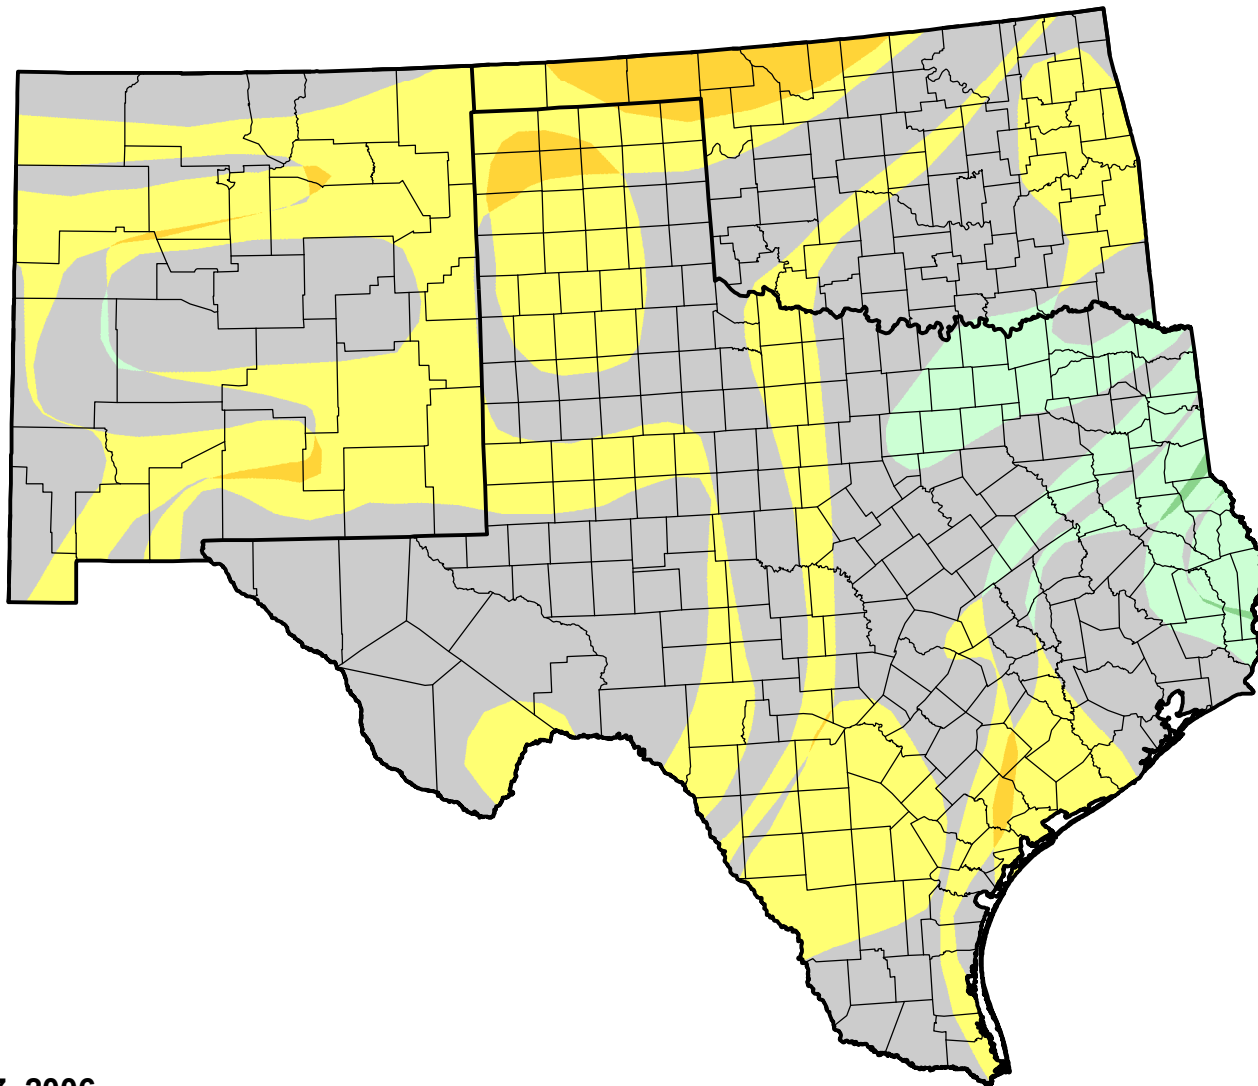

U.S. Drought Monitor Class Change - Southern Plains RDEWS

4 Week

March 7, 2006
compared to
February 9, 2006

droughtmonitor.unl.edu

-  5 Class Degradation
-  4 Class Degradation
-  3 Class Degradation
-  2 Class Degradation
-  1 Class Degradation
-  No Change
-  1 Class Improvement
-  2 Class Improvement
-  3 Class Improvement
-  4 Class Improvement
-  5 Class Improvement