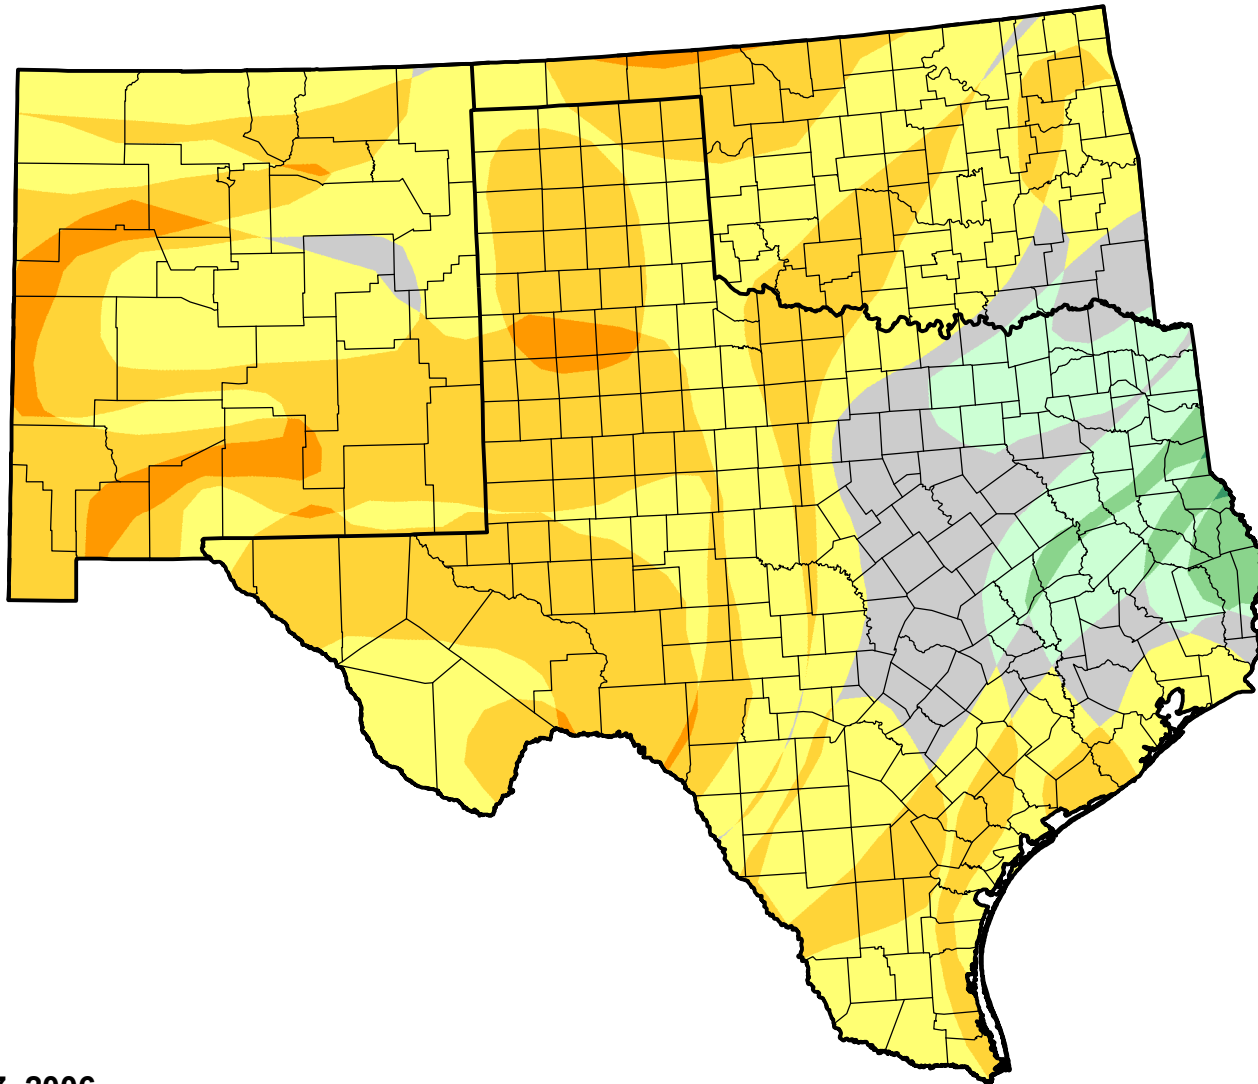

U.S. Drought Monitor Class Change - Southern Plains RDEWS

8 Week

March 7, 2006
compared to
January 12, 2006

droughtmonitor.unl.edu

-  5 Class Degradation
-  4 Class Degradation
-  3 Class Degradation
-  2 Class Degradation
-  1 Class Degradation
-  No Change
-  1 Class Improvement
-  2 Class Improvement
-  3 Class Improvement
-  4 Class Improvement
-  5 Class Improvement