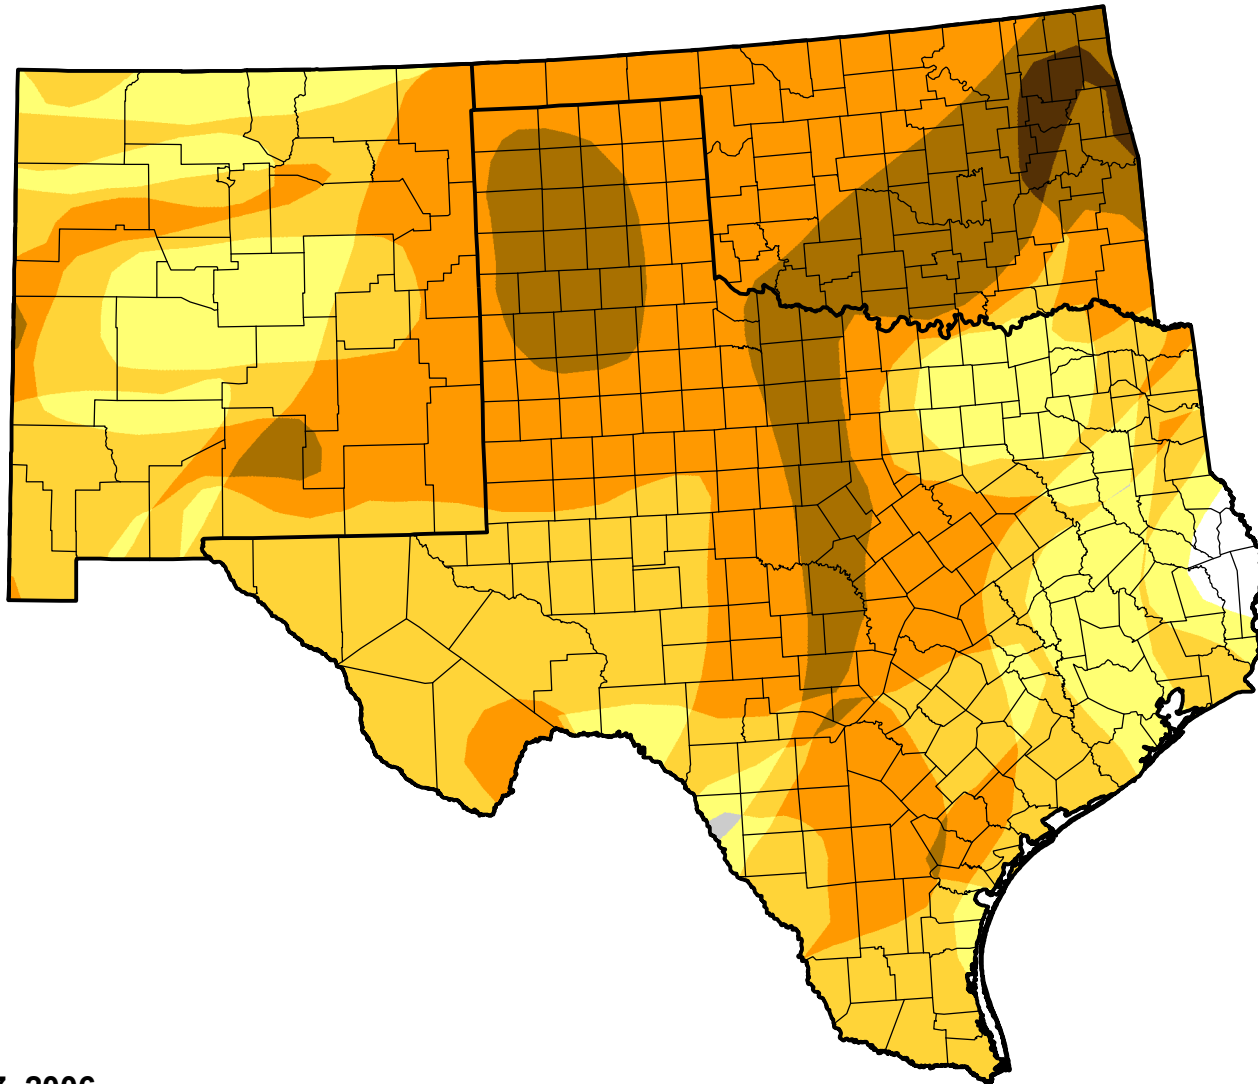

U.S. Drought Monitor Class Change - Southern Plains RDEWS

Start of Water Year

March 7, 2006
compared to
September 29, 2005

droughtmonitor.unl.edu

- | | |
|---|---------------------|
|  | 5 Class Degradation |
|  | 4 Class Degradation |
|  | 3 Class Degradation |
|  | 2 Class Degradation |
|  | 1 Class Degradation |
|  | No Change |
|  | 1 Class Improvement |
|  | 2 Class Improvement |
|  | 3 Class Improvement |
|  | 4 Class Improvement |
|  | 5 Class Improvement |