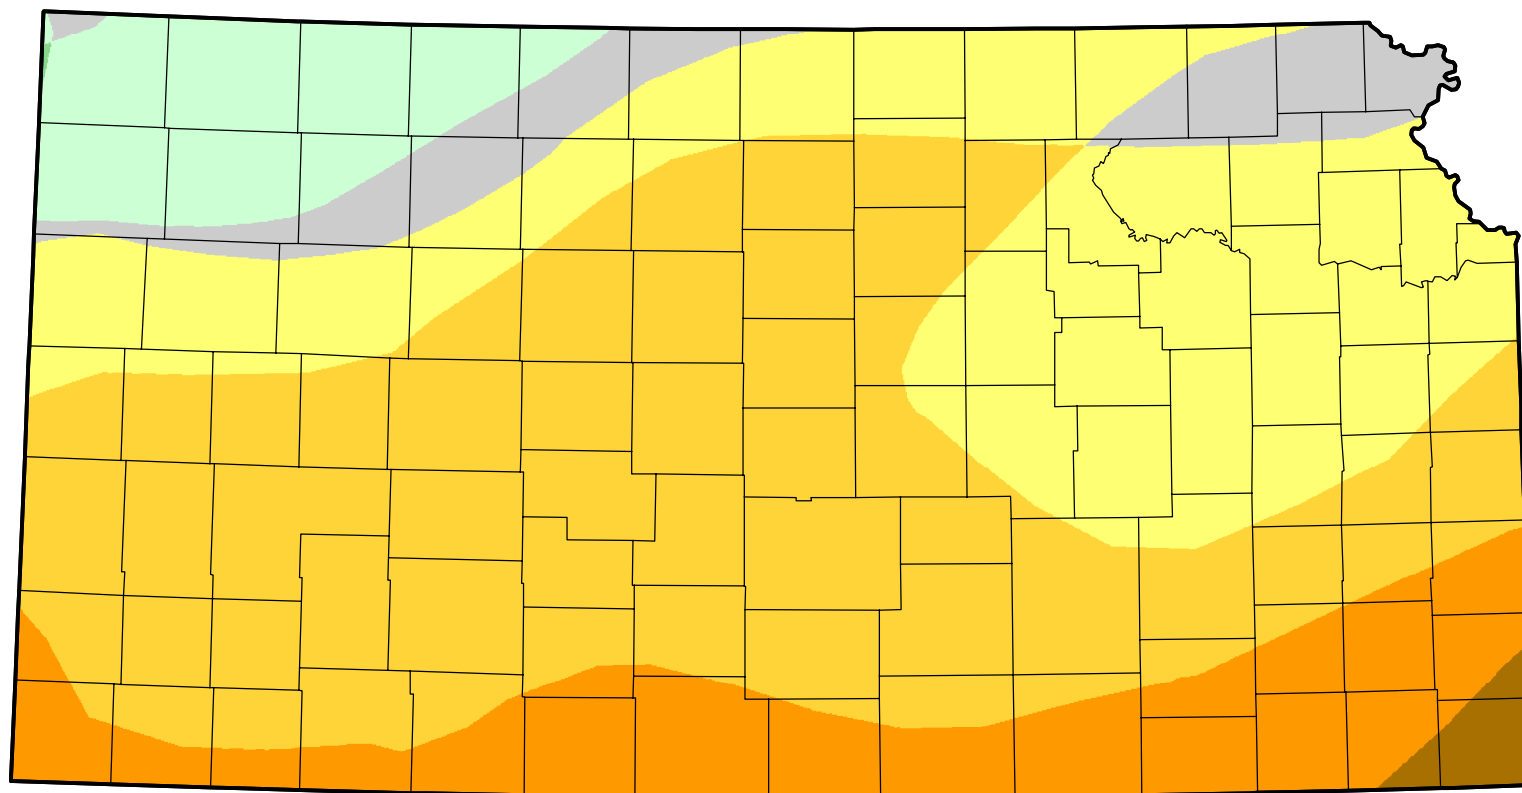

U.S. Drought Monitor Class Change - Kansas

52 Week

March 14, 2006
compared to
March 17, 2005

droughtmonitor.unl.edu

-  5 Class Degradation
-  4 Class Degradation
-  3 Class Degradation
-  2 Class Degradation
-  1 Class Degradation
-  No Change
-  1 Class Improvement
-  2 Class Improvement
-  3 Class Improvement
-  4 Class Improvement
-  5 Class Improvement