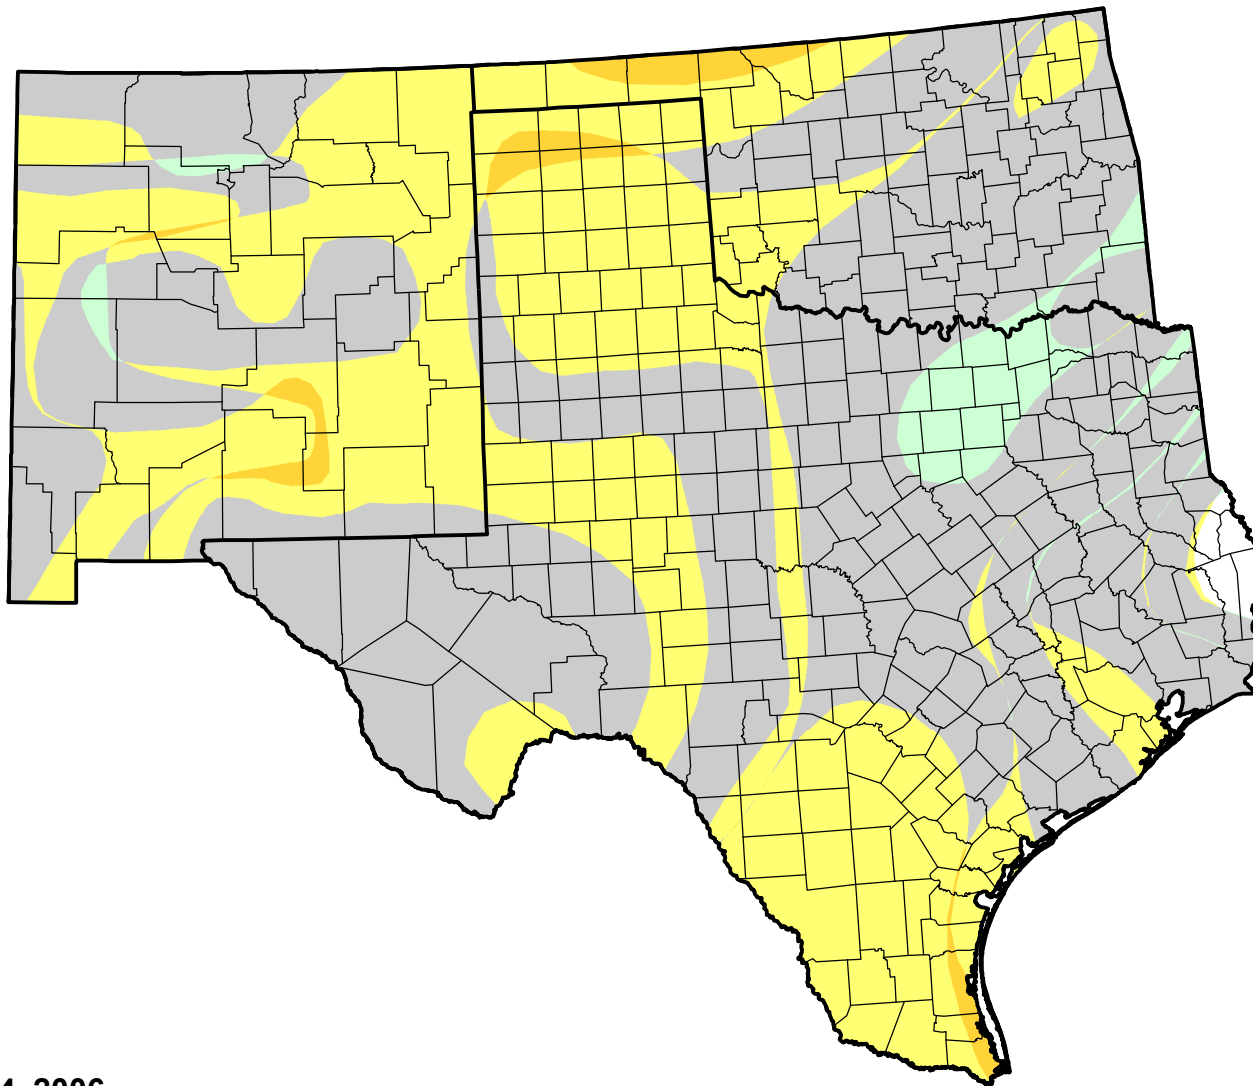

# U.S. Drought Monitor Class Change - Southern Plains RDEWS

4 Week

March 14, 2006  
compared to  
February 16, 2006

[droughtmonitor.unl.edu](http://droughtmonitor.unl.edu)

-  5 Class Degradation
-  4 Class Degradation
-  3 Class Degradation
-  2 Class Degradation
-  1 Class Degradation
-  No Change
-  1 Class Improvement
-  2 Class Improvement
-  3 Class Improvement
-  4 Class Improvement
-  5 Class Improvement