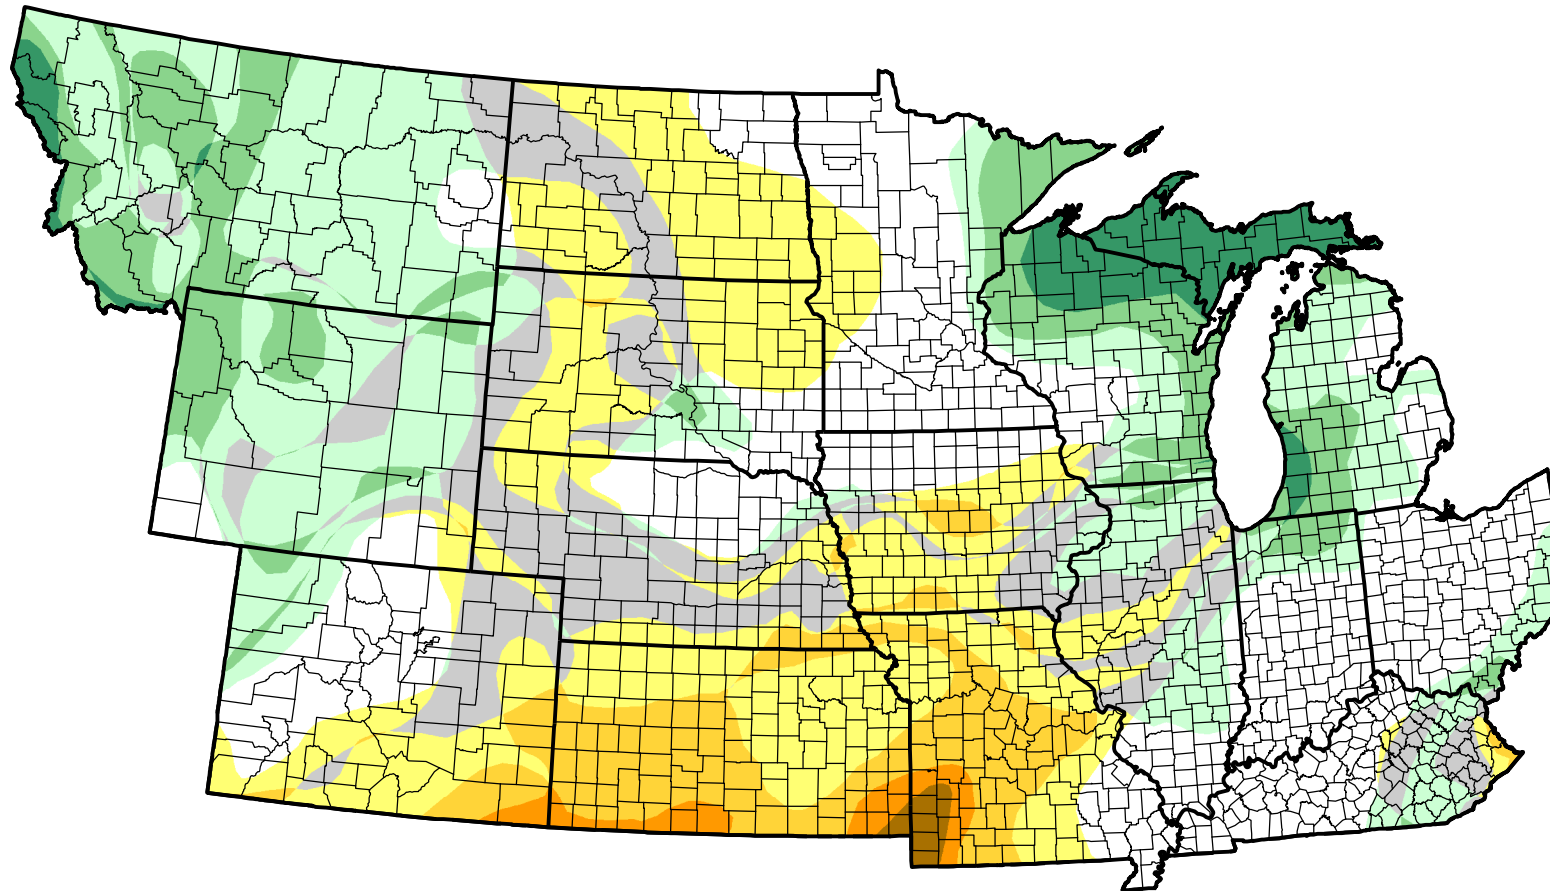

U.S. Drought Monitor Class Change - NWS Central Start of Water Year

March 21, 2006
compared to
September 29, 2005

droughtmonitor.unl.edu

-  5 Class Degradation
-  4 Class Degradation
-  3 Class Degradation
-  2 Class Degradation
-  1 Class Degradation
-  No Change
-  1 Class Improvement
-  2 Class Improvement
-  3 Class Improvement
-  4 Class Improvement
-  5 Class Improvement