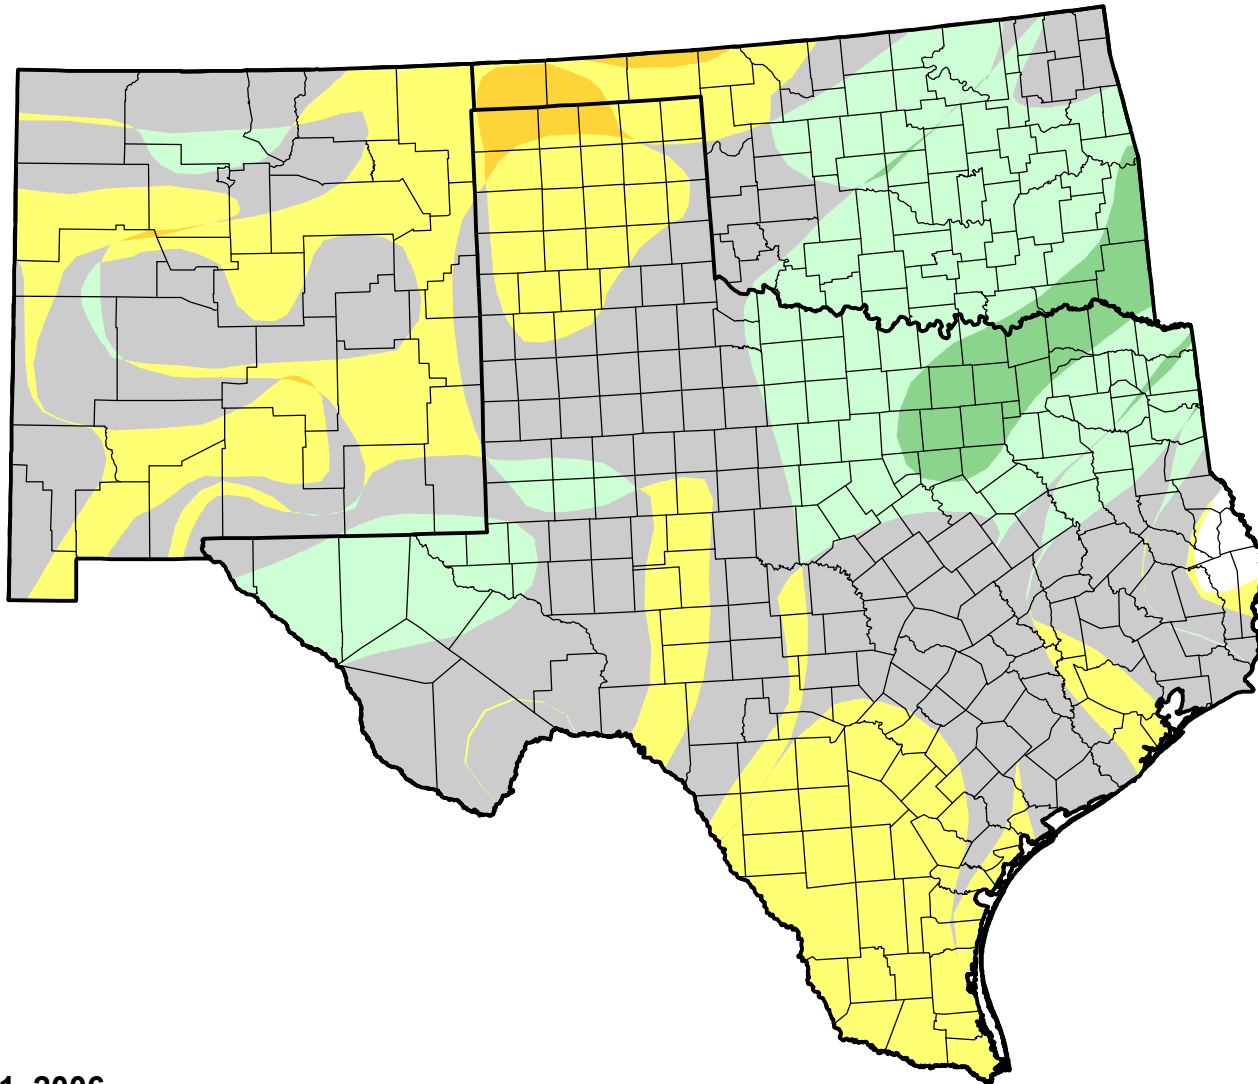

U.S. Drought Monitor Class Change - Southern Plains RDEWS

4 Week

March 21, 2006
compared to
February 23, 2006

droughtmonitor.unl.edu

-  5 Class Degradation
-  4 Class Degradation
-  3 Class Degradation
-  2 Class Degradation
-  1 Class Degradation
-  No Change
-  1 Class Improvement
-  2 Class Improvement
-  3 Class Improvement
-  4 Class Improvement
-  5 Class Improvement