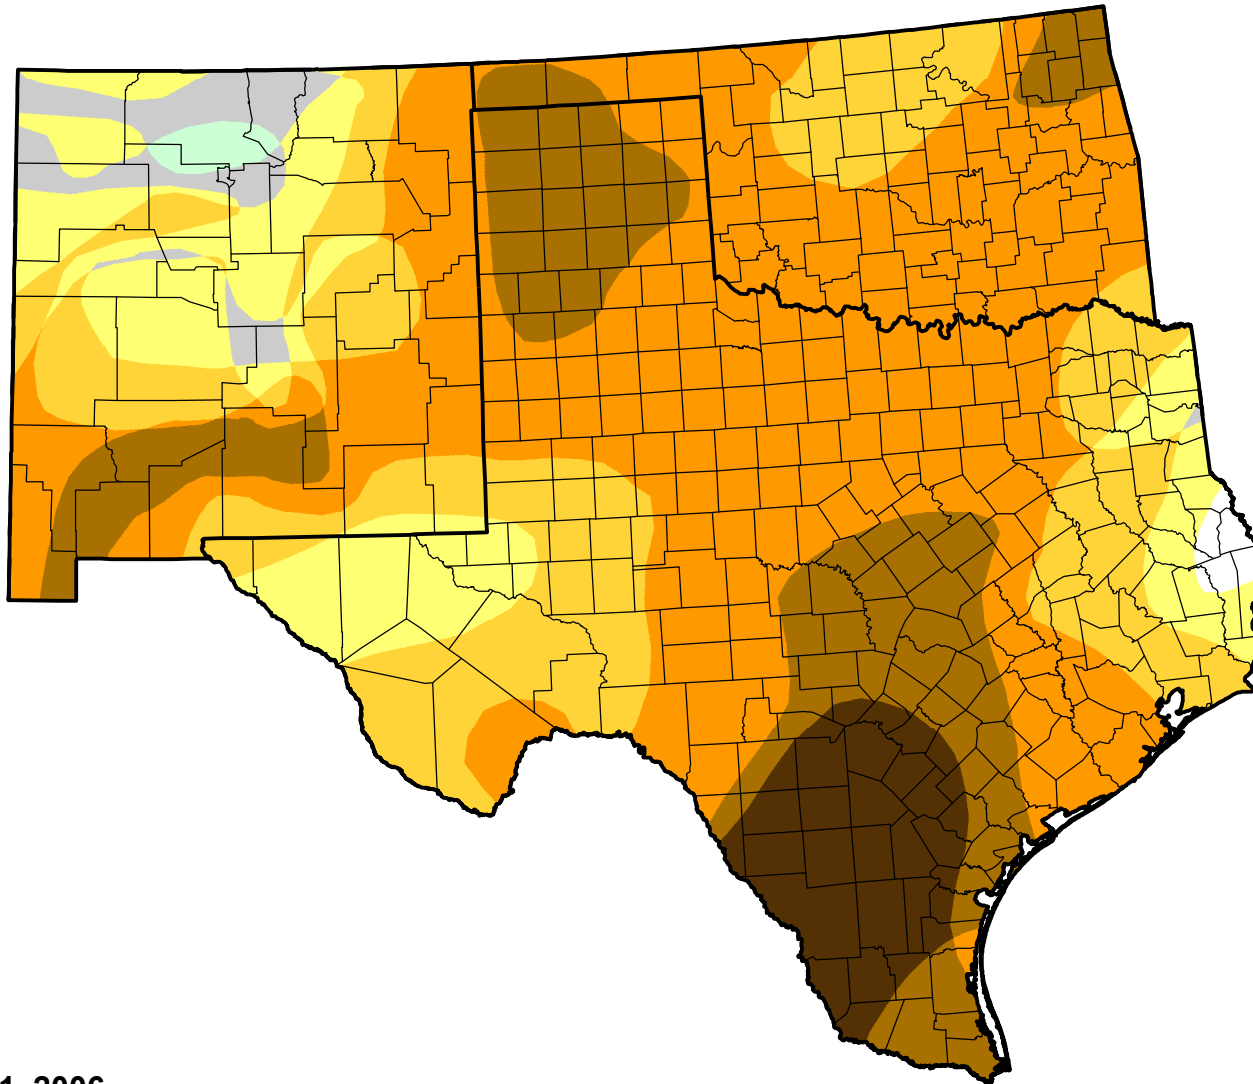

U.S. Drought Monitor Class Change - Southern Plains RDEWS

52 Week

March 21, 2006
compared to
March 24, 2005

droughtmonitor.unl.edu

-  5 Class Degradation
-  4 Class Degradation
-  3 Class Degradation
-  2 Class Degradation
-  1 Class Degradation
-  No Change
-  1 Class Improvement
-  2 Class Improvement
-  3 Class Improvement
-  4 Class Improvement
-  5 Class Improvement